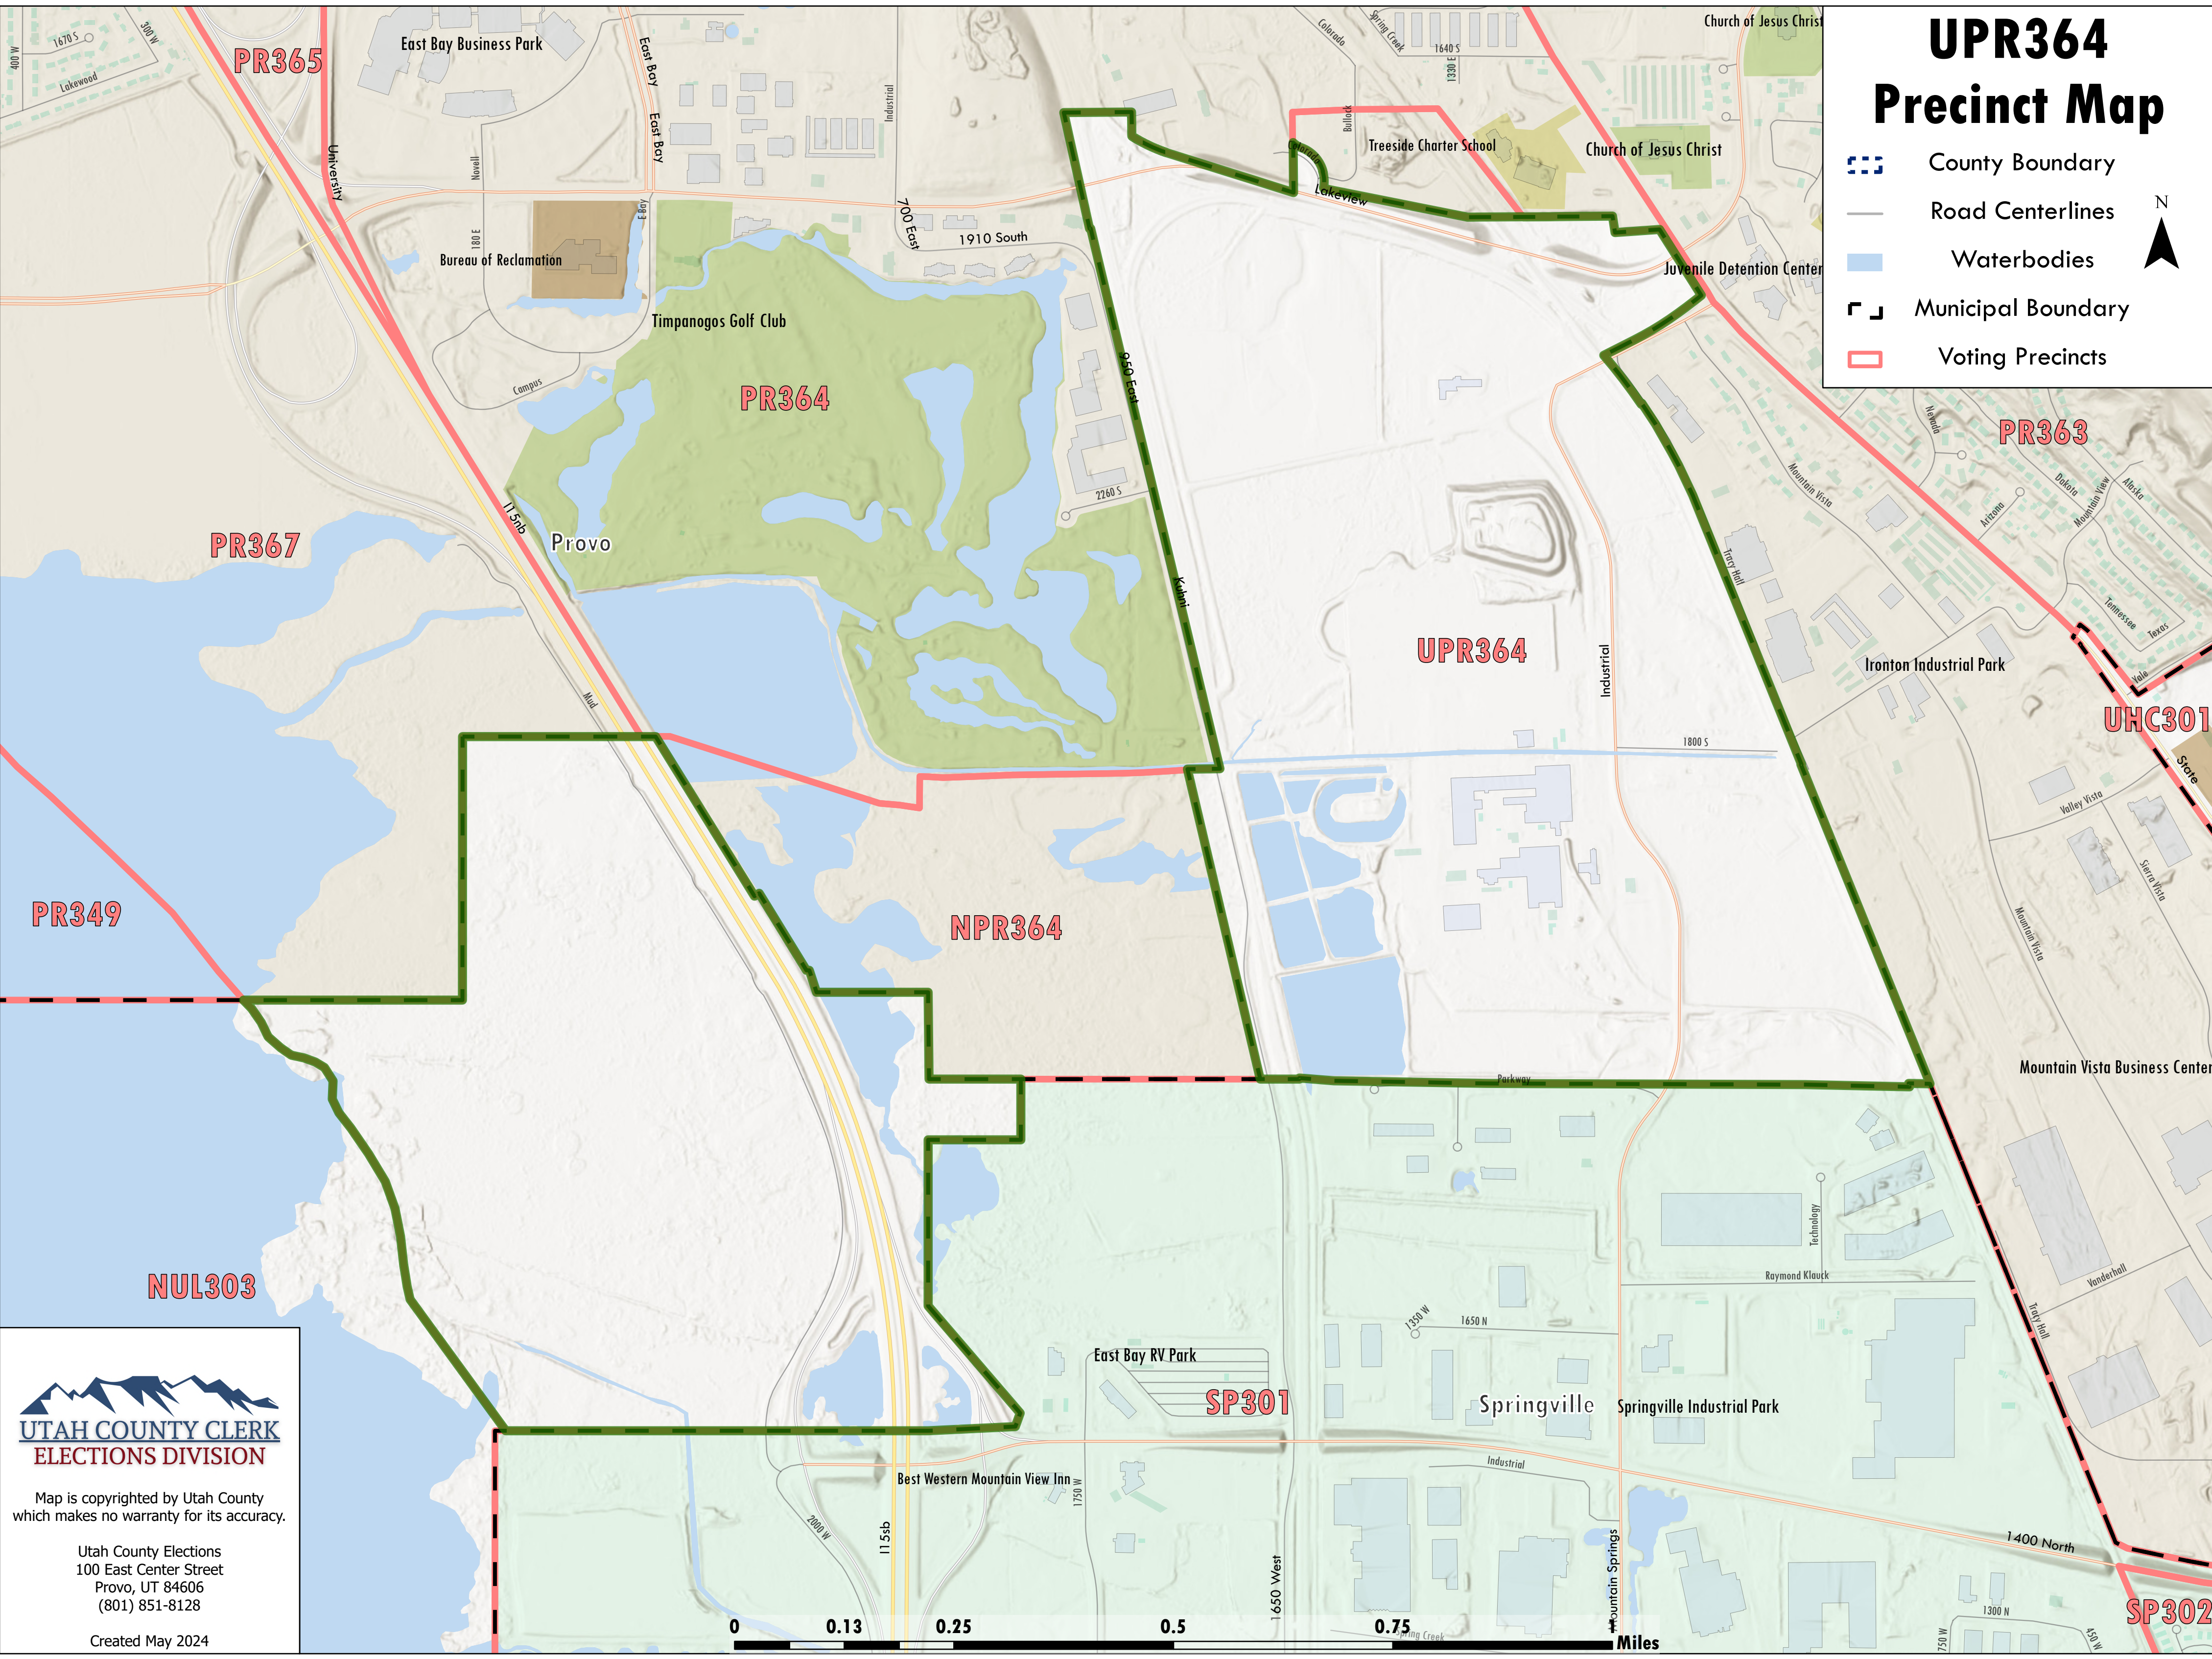

UPR364 Precinct Map

-  County Boundary
-  Road Centerlines
-  Waterbodies
-  Municipal Boundary
-  Voting Precincts

Map is copyrighted by Utah County which makes no warranty for its accuracy.

Utah County Elections
100 East Center Street
Provo, UT 84606
(801) 851-8128