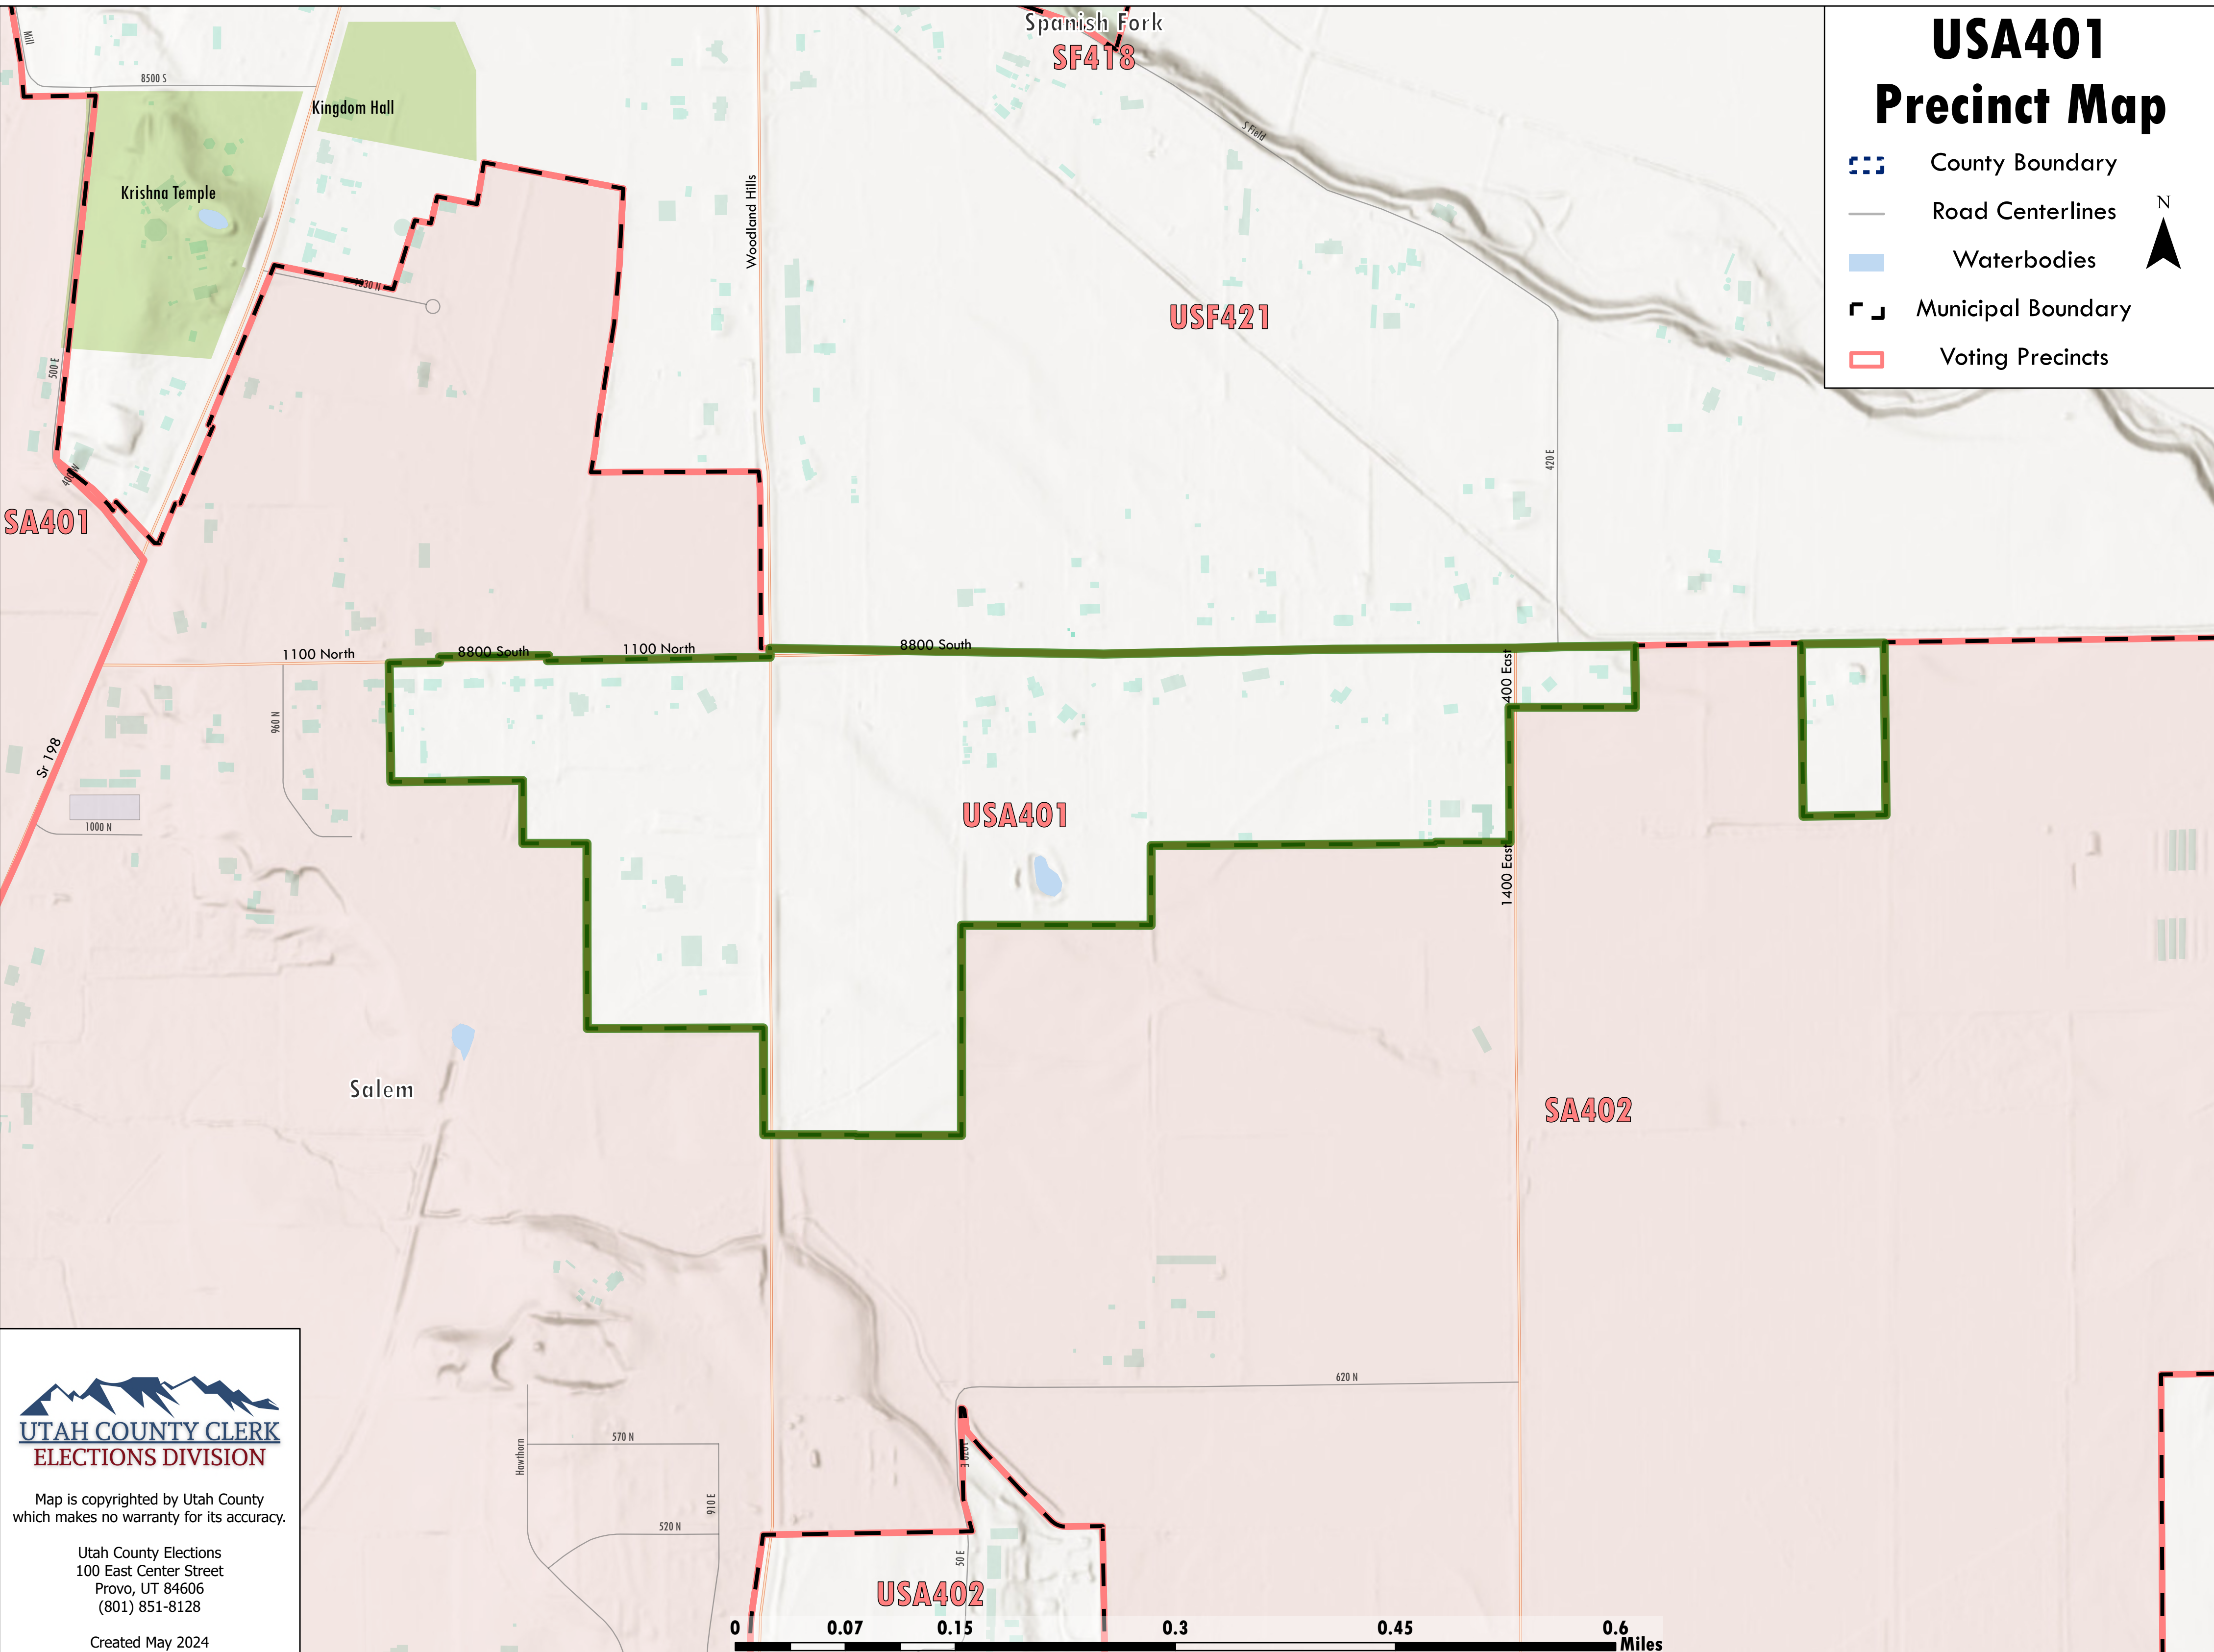

USA401 Precinct Map

-  County Boundary
-  Road Centerlines
-  Waterbodies
-  Municipal Boundary
-  Voting Precincts

**UTAH COUNTY CLERK
ELECTIONS DIVISION**

Map is copyrighted by Utah County
which makes no warranty for its accuracy.

Utah County Elections
100 East Center Street
Provo, UT 84606
(801) 851-8128

Created May 2024