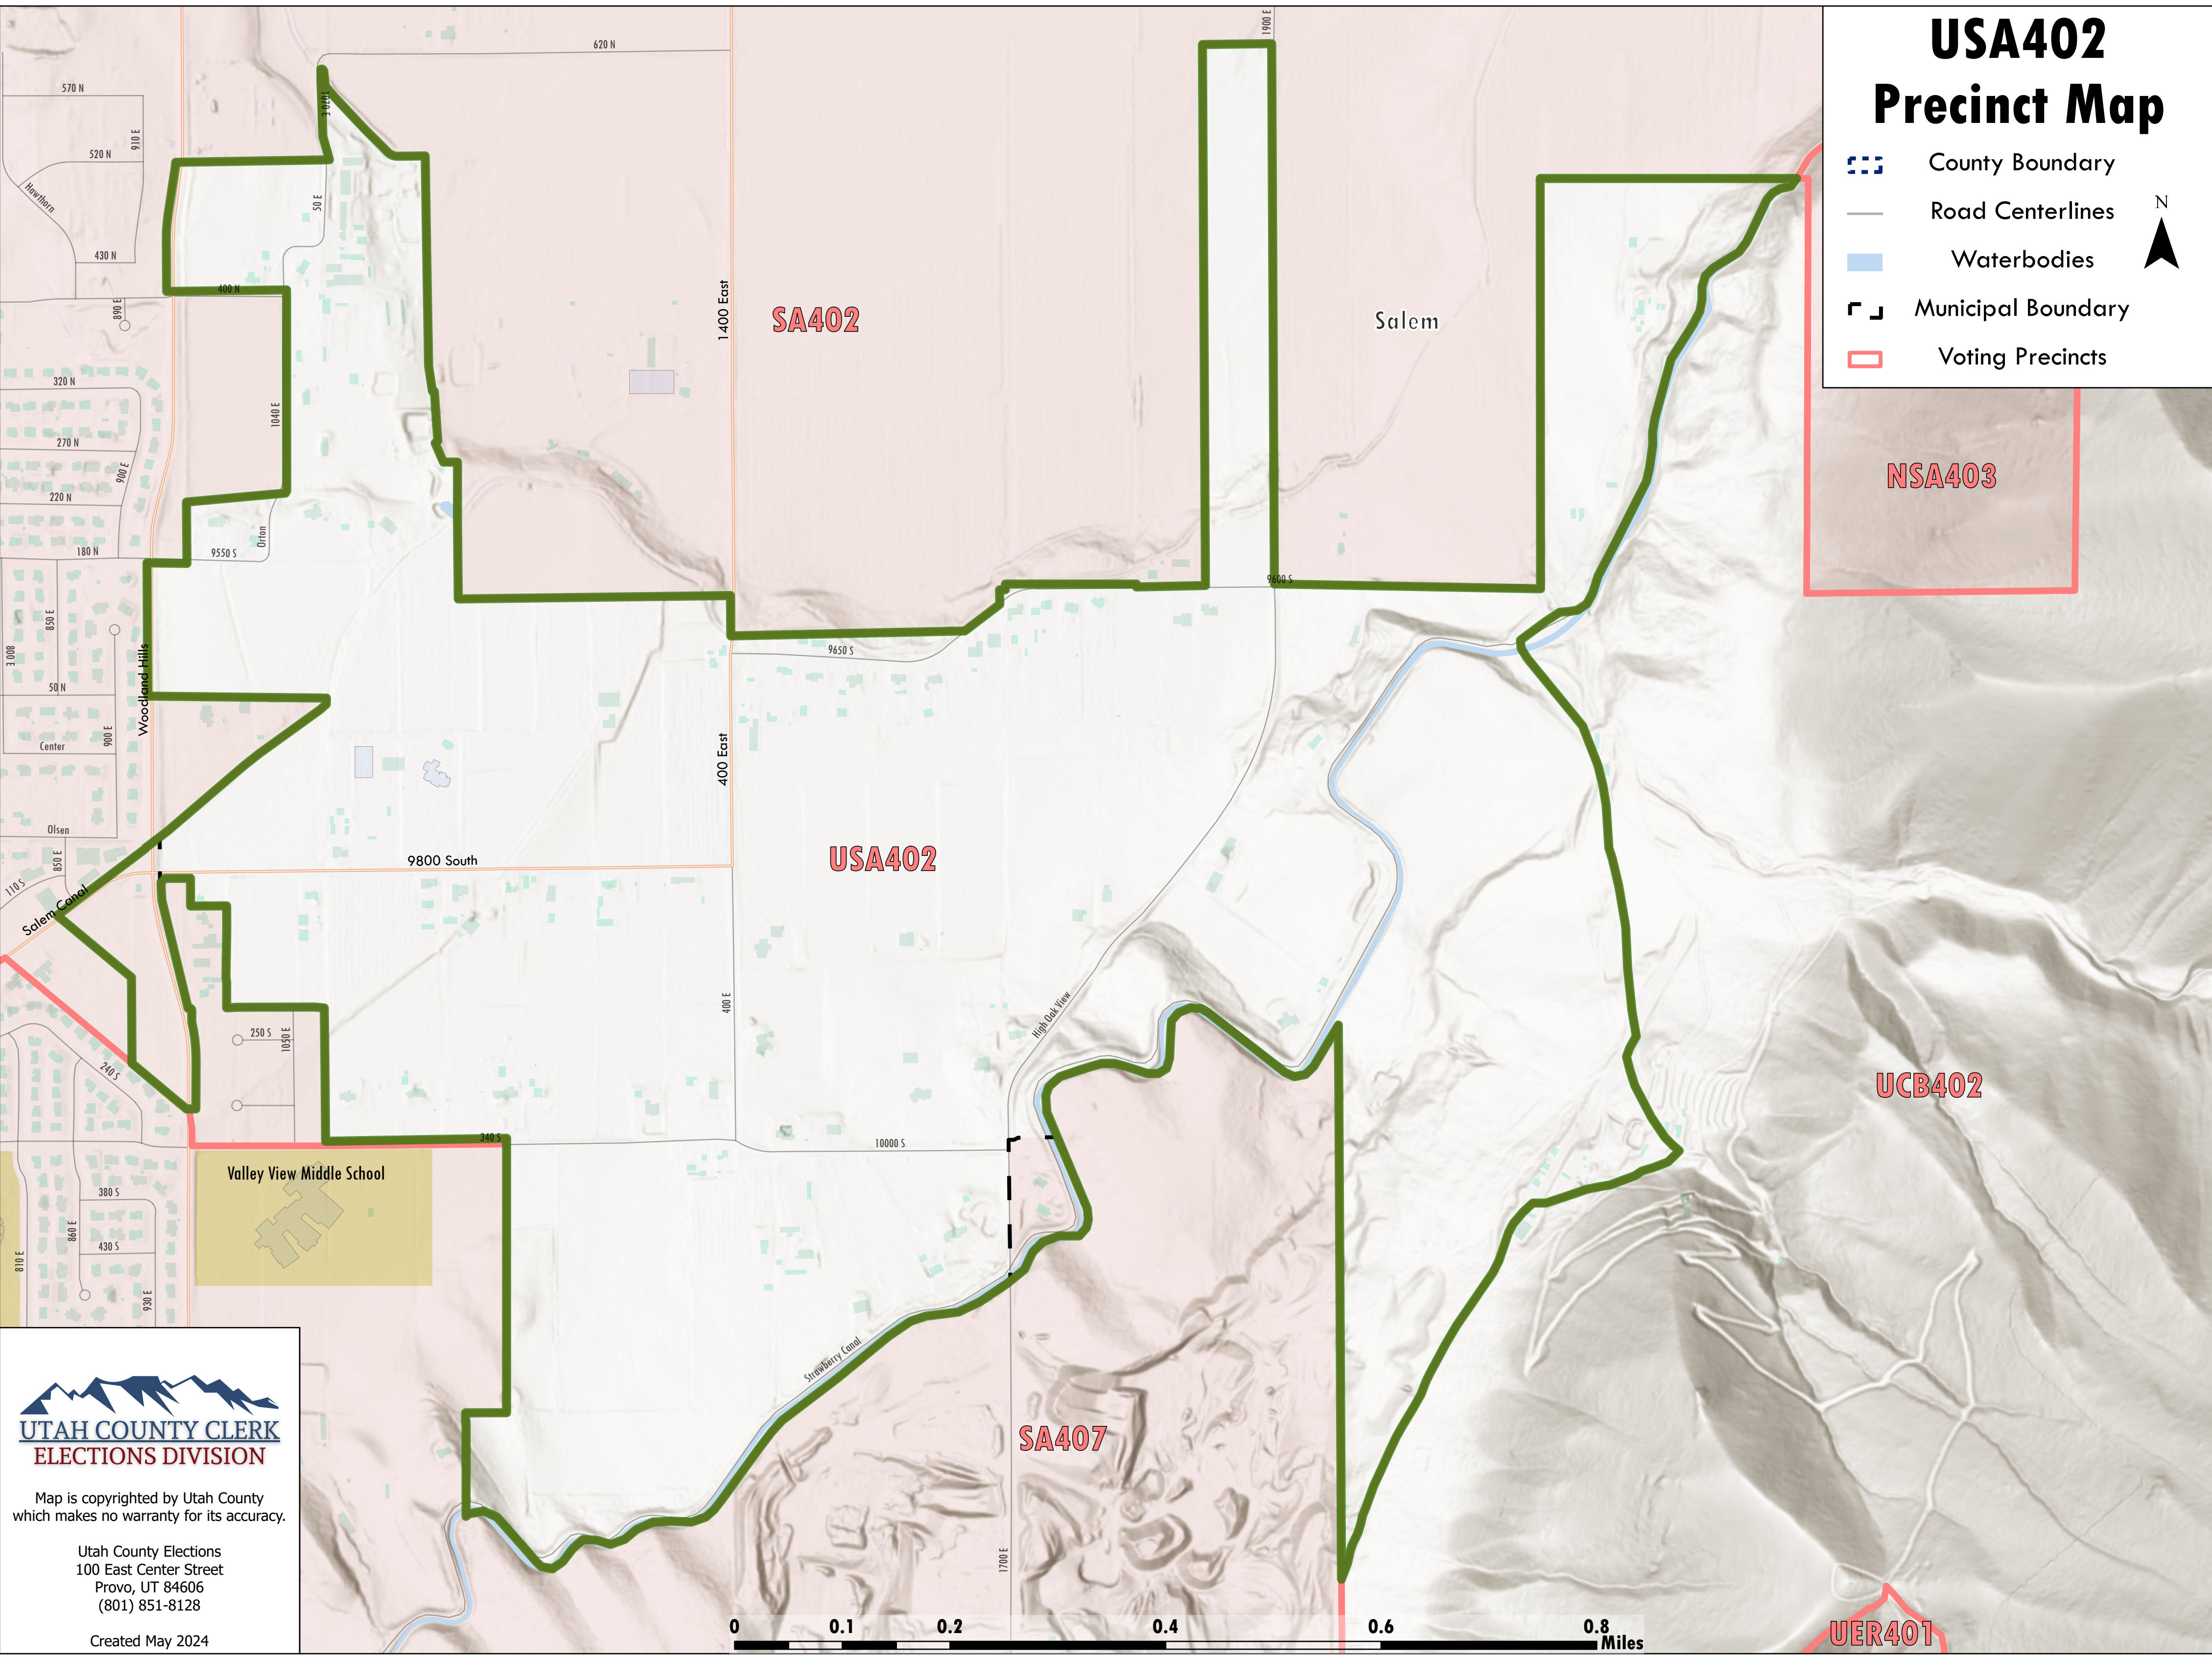

USA402 Precinct Map

-  County Boundary
-  Road Centerlines
-  Waterbodies
-  Municipal Boundary
-  Voting Precincts

Map is copyrighted by Utah County which makes no warranty for its accuracy.

Utah County Elections
100 East Center Street
Provo, UT 84606
(801) 851-8128

Created May 2024