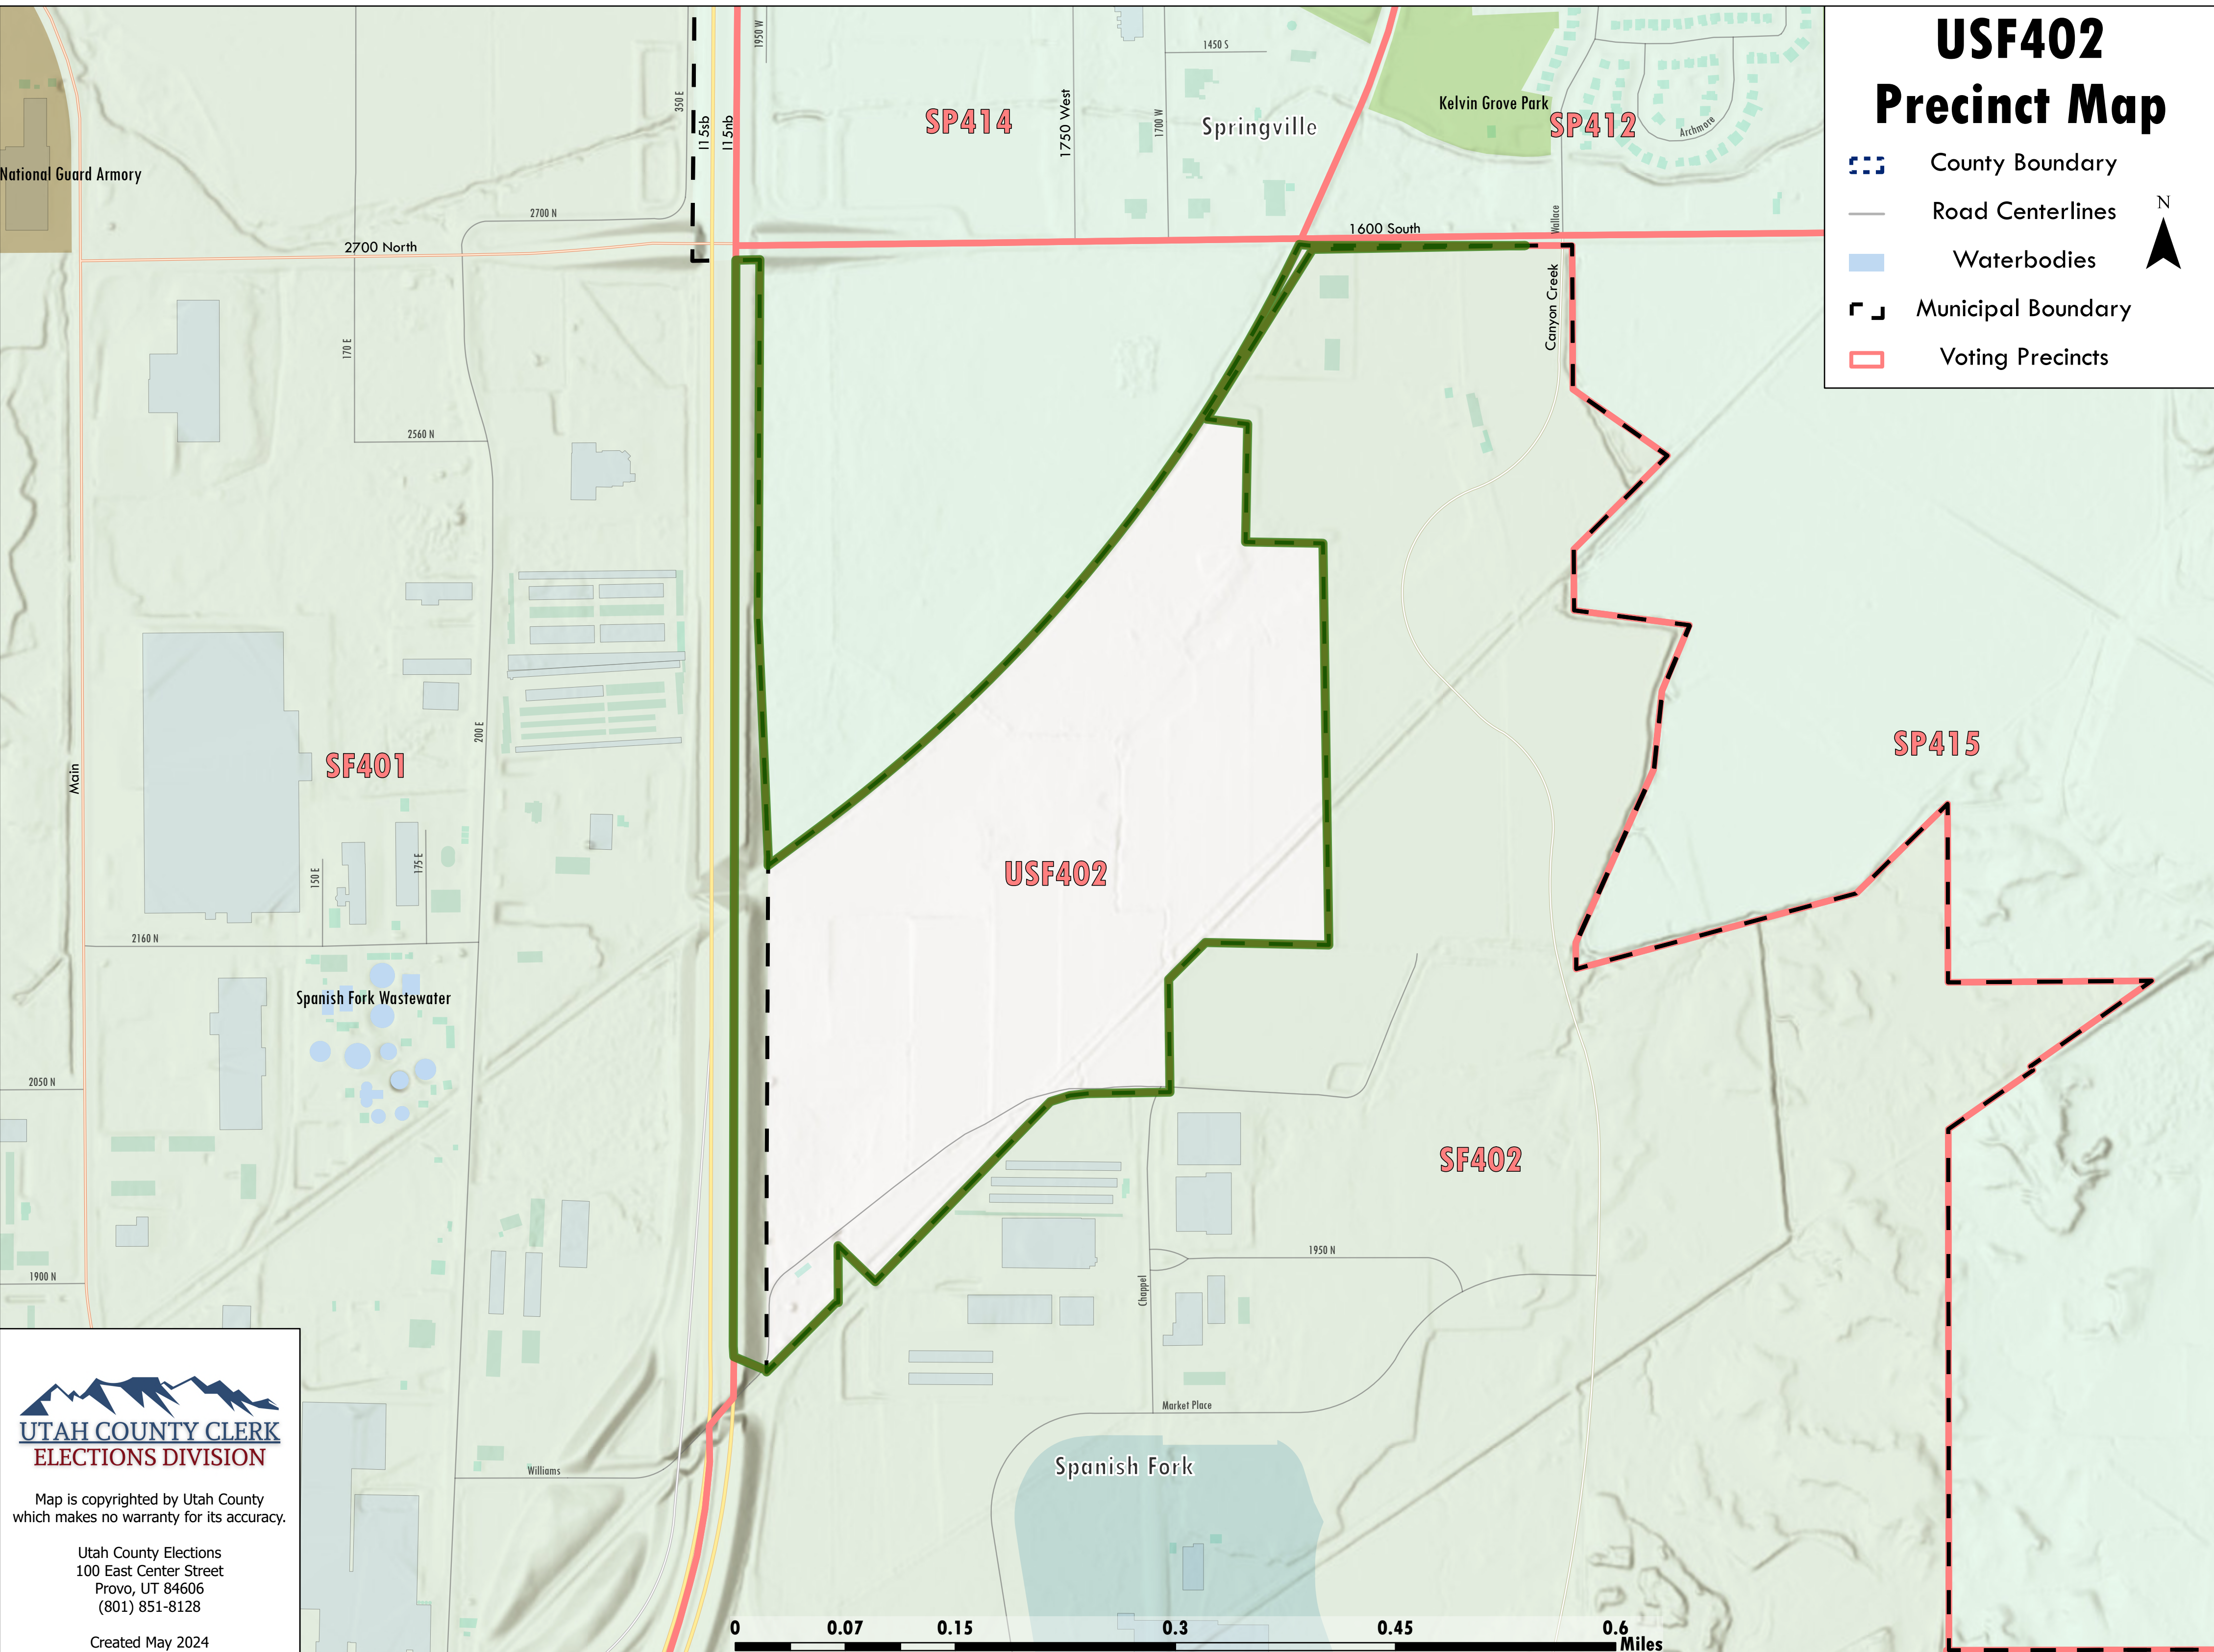

# USF402 Precinct Map

-  County Boundary
-  Road Centerlines
-  Waterbodies
-  Municipal Boundary
-  Voting Precincts

**UTAH COUNTY CLERK  
ELECTIONS DIVISION**

Map is copyrighted by Utah County  
which makes no warranty for its accuracy.

Utah County Elections  
100 East Center Street  
Provo, UT 84606  
(801) 851-8128

Created May 2024