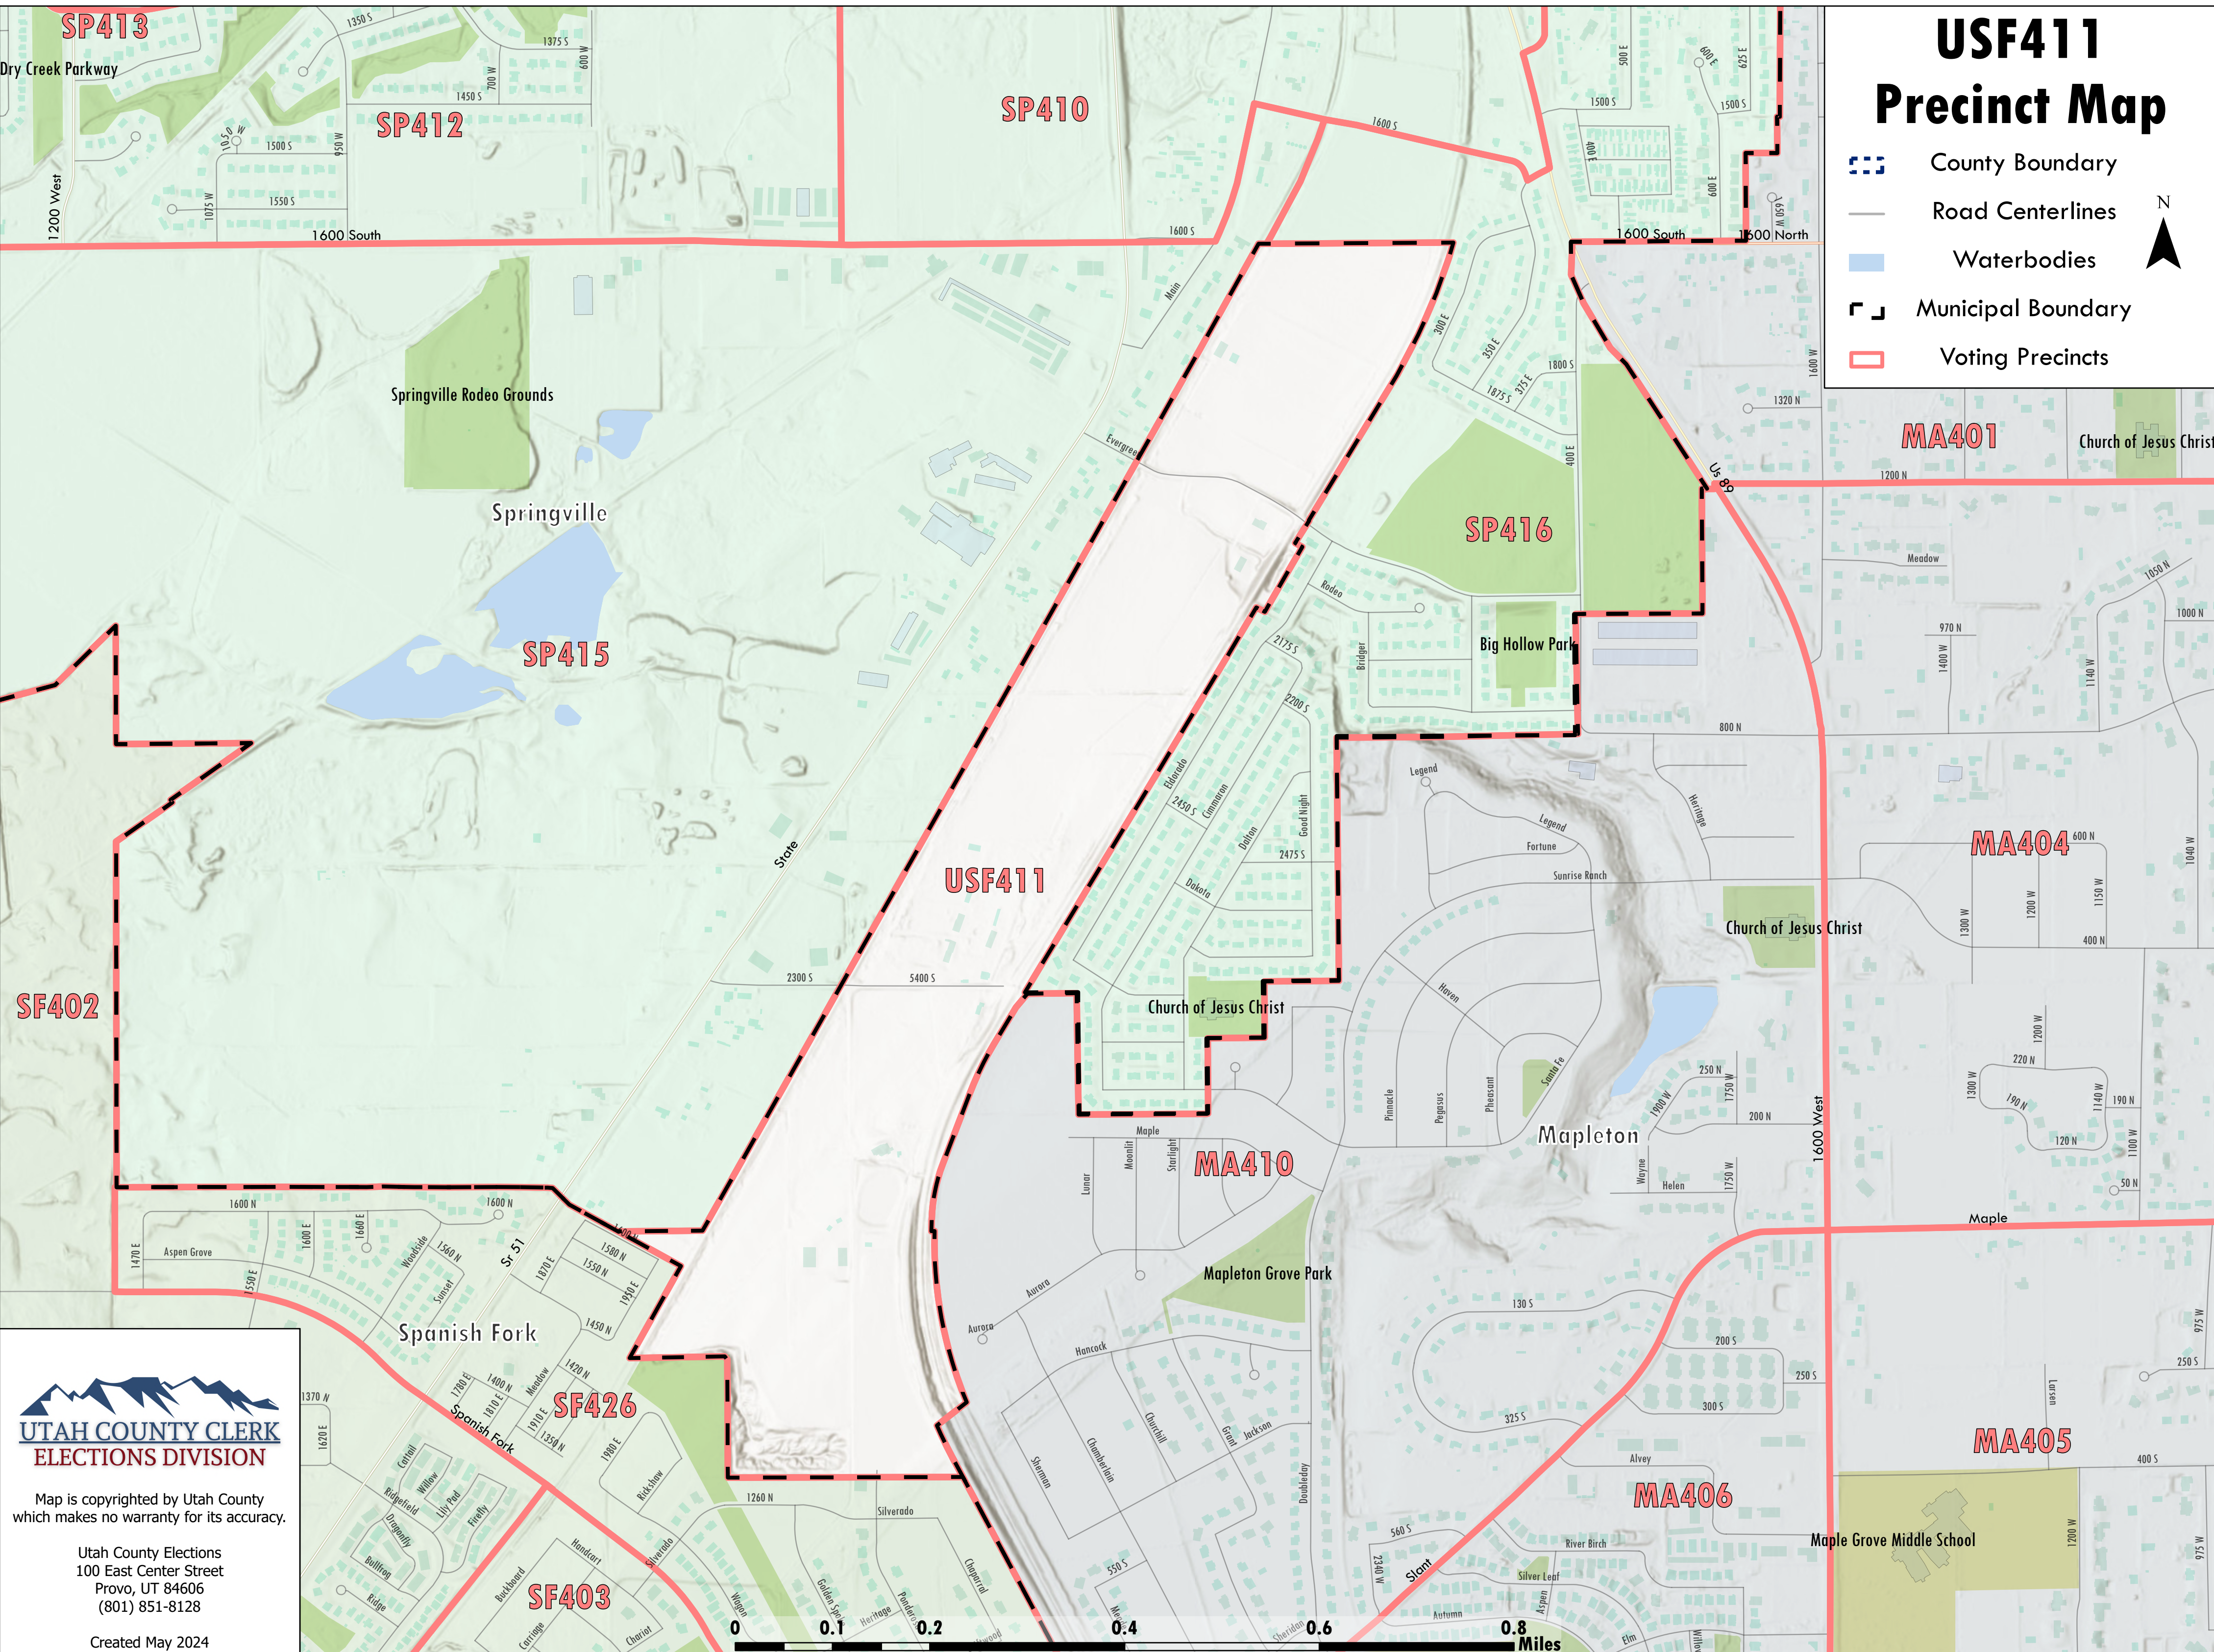

USF411 Precinct Map

-  County Boundary
-  Road Centerlines
-  Waterbodies
-  Municipal Boundary
-  Voting Precincts

Map is copyrighted by Utah County which makes no warranty for its accuracy.

Utah County Elections
100 East Center Street
Provo, UT 84606
(801) 851-8128

Created May 2024