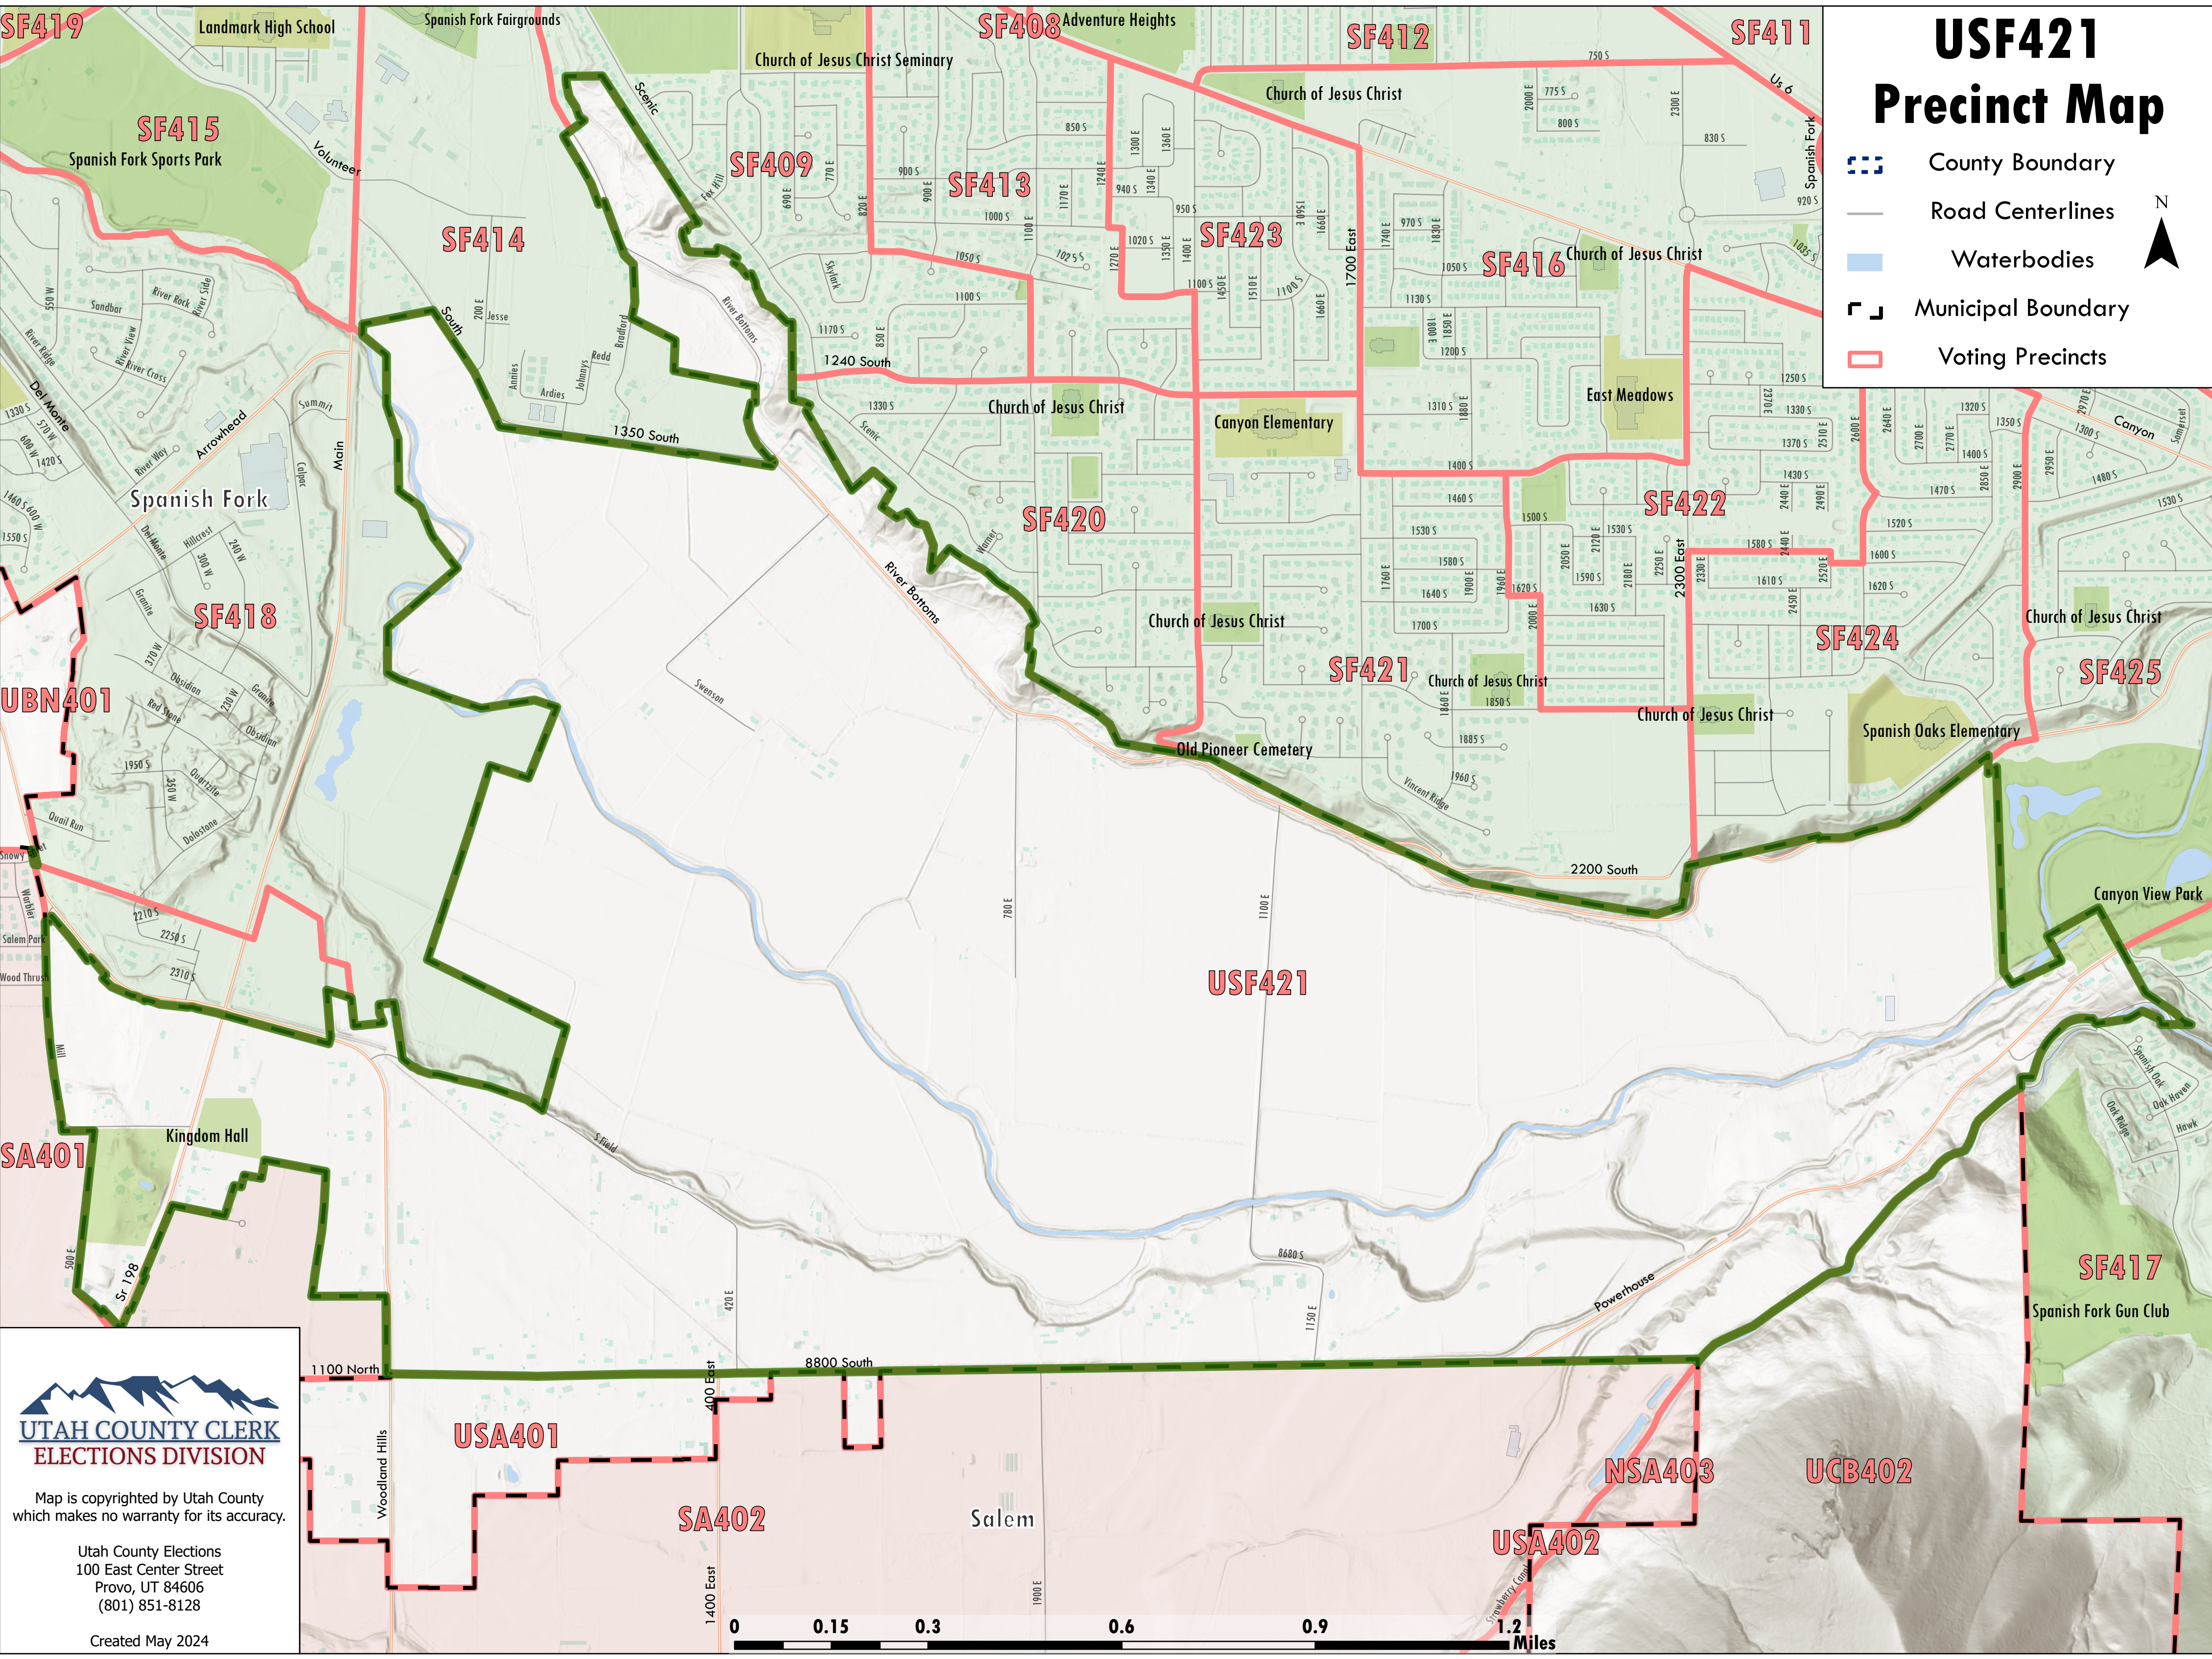

USF421 Precinct Map

-  County Boundary
-  Road Centerlines
-  Waterbodies
-  Municipal Boundary
-  Voting Precincts

UTAH COUNTY CLERK
ELECTIONS DIVISION

Map is copyrighted by Utah County
 which makes no warranty for its accuracy.

Utah County Elections
 100 East Center Street
 Provo, UT 84606
 (801) 851-8128

Created May 2024