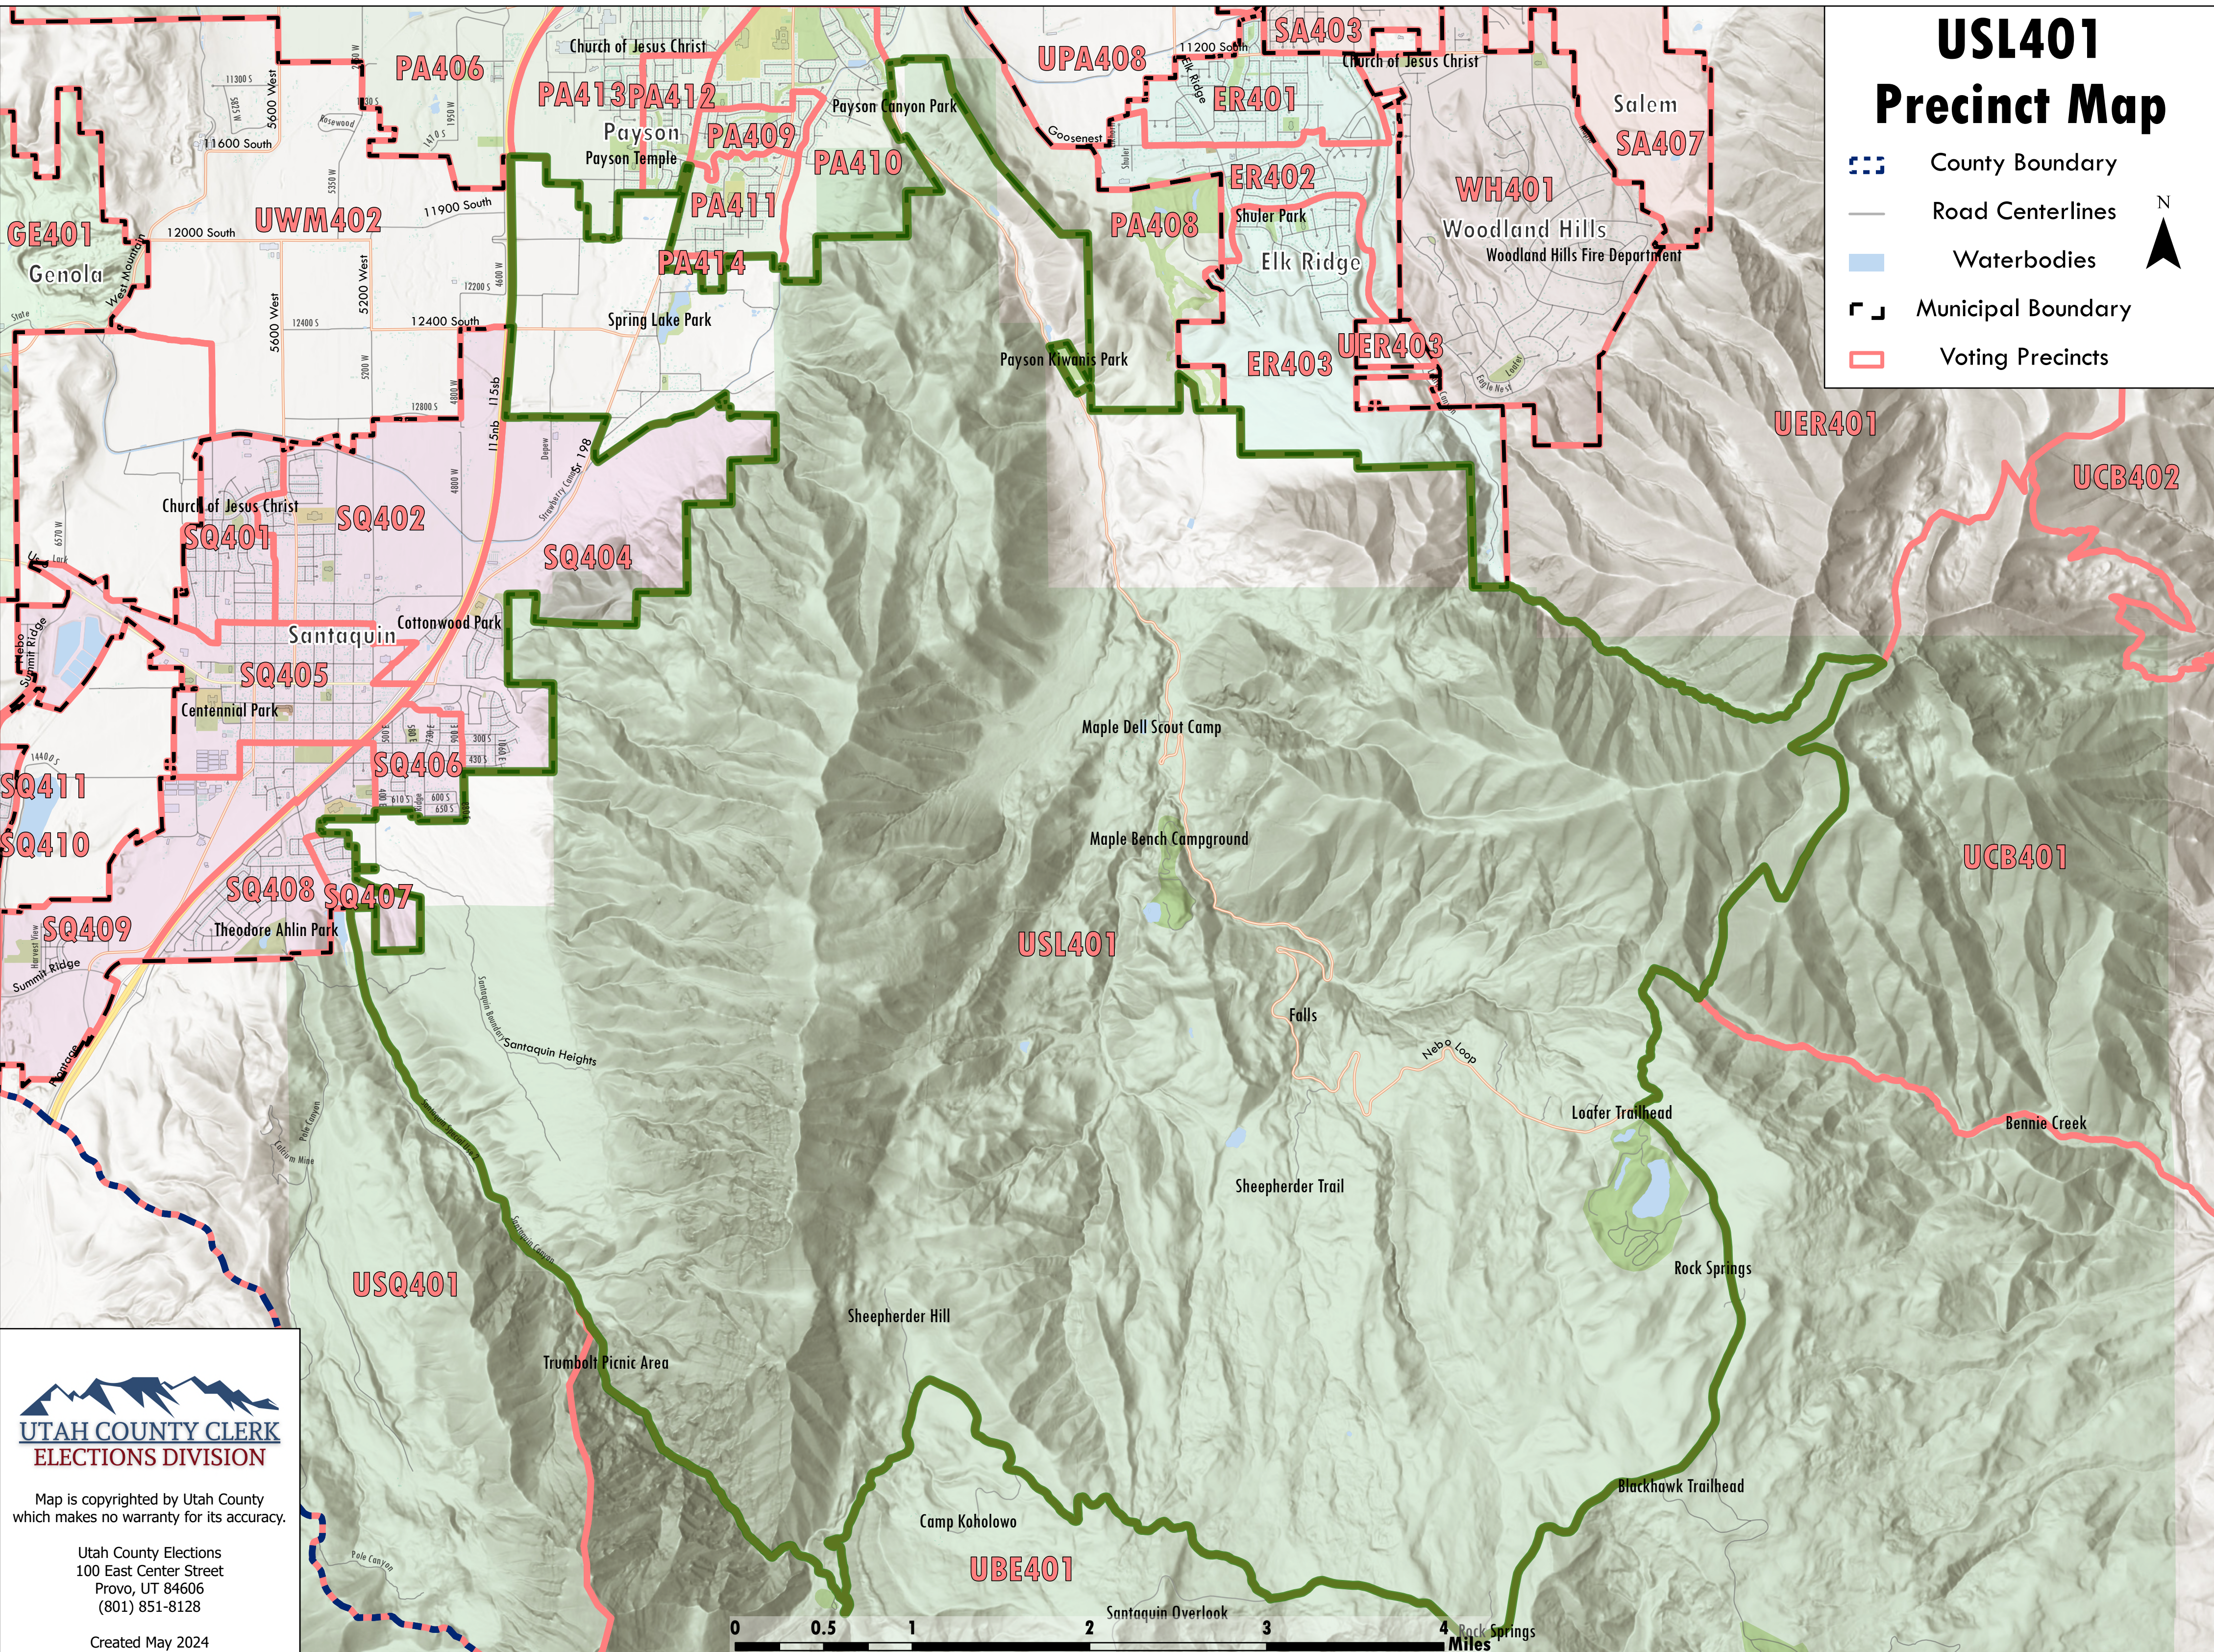

USL401 Precinct Map

-  County Boundary
-  Road Centerlines
-  Waterbodies
-  Municipal Boundary
-  Voting Precincts

Map is copyrighted by Utah County which makes no warranty for its accuracy.

Utah County Elections
 100 East Center Street
 Provo, UT 84606
 (801) 851-8128

Created May 2024