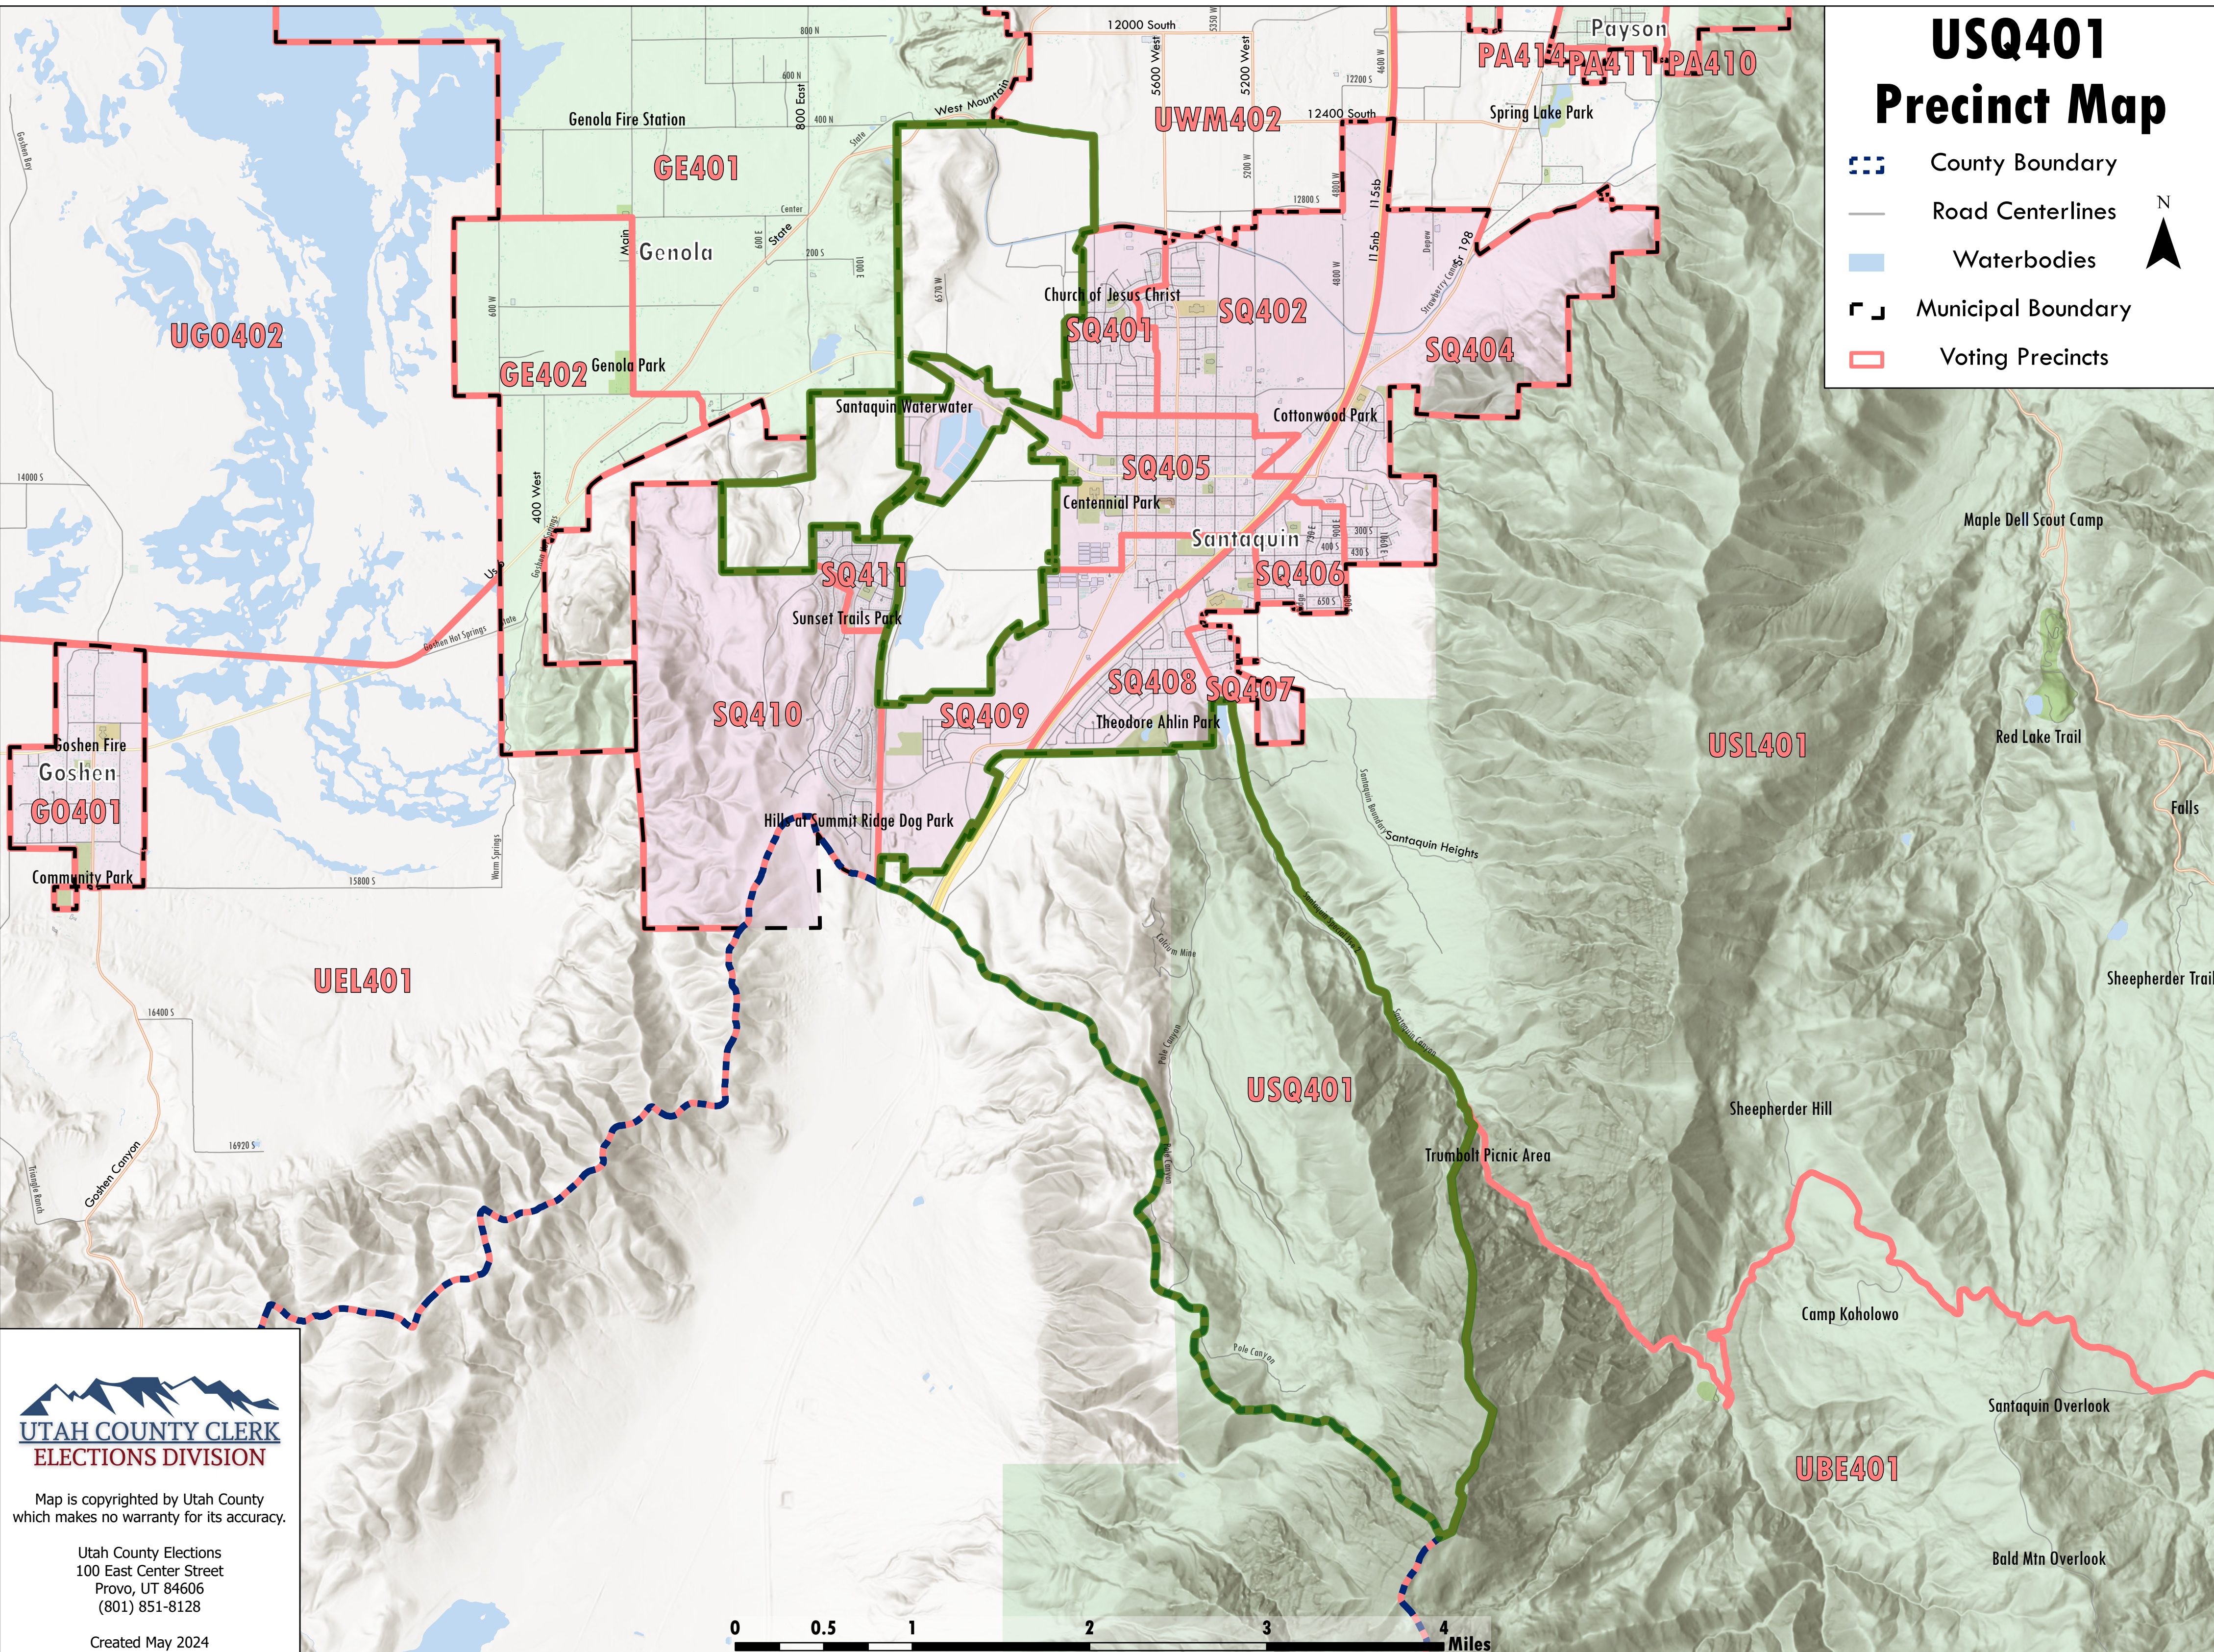

USQ401 Precinct Map

-  County Boundary
-  Road Centerlines
-  Waterbodies
-  Municipal Boundary
-  Voting Precincts

Map is copyrighted by Utah County which makes no warranty for its accuracy.

Utah County Elections
 100 East Center Street
 Provo, UT 84606
 (801) 851-8128

Created May 2024