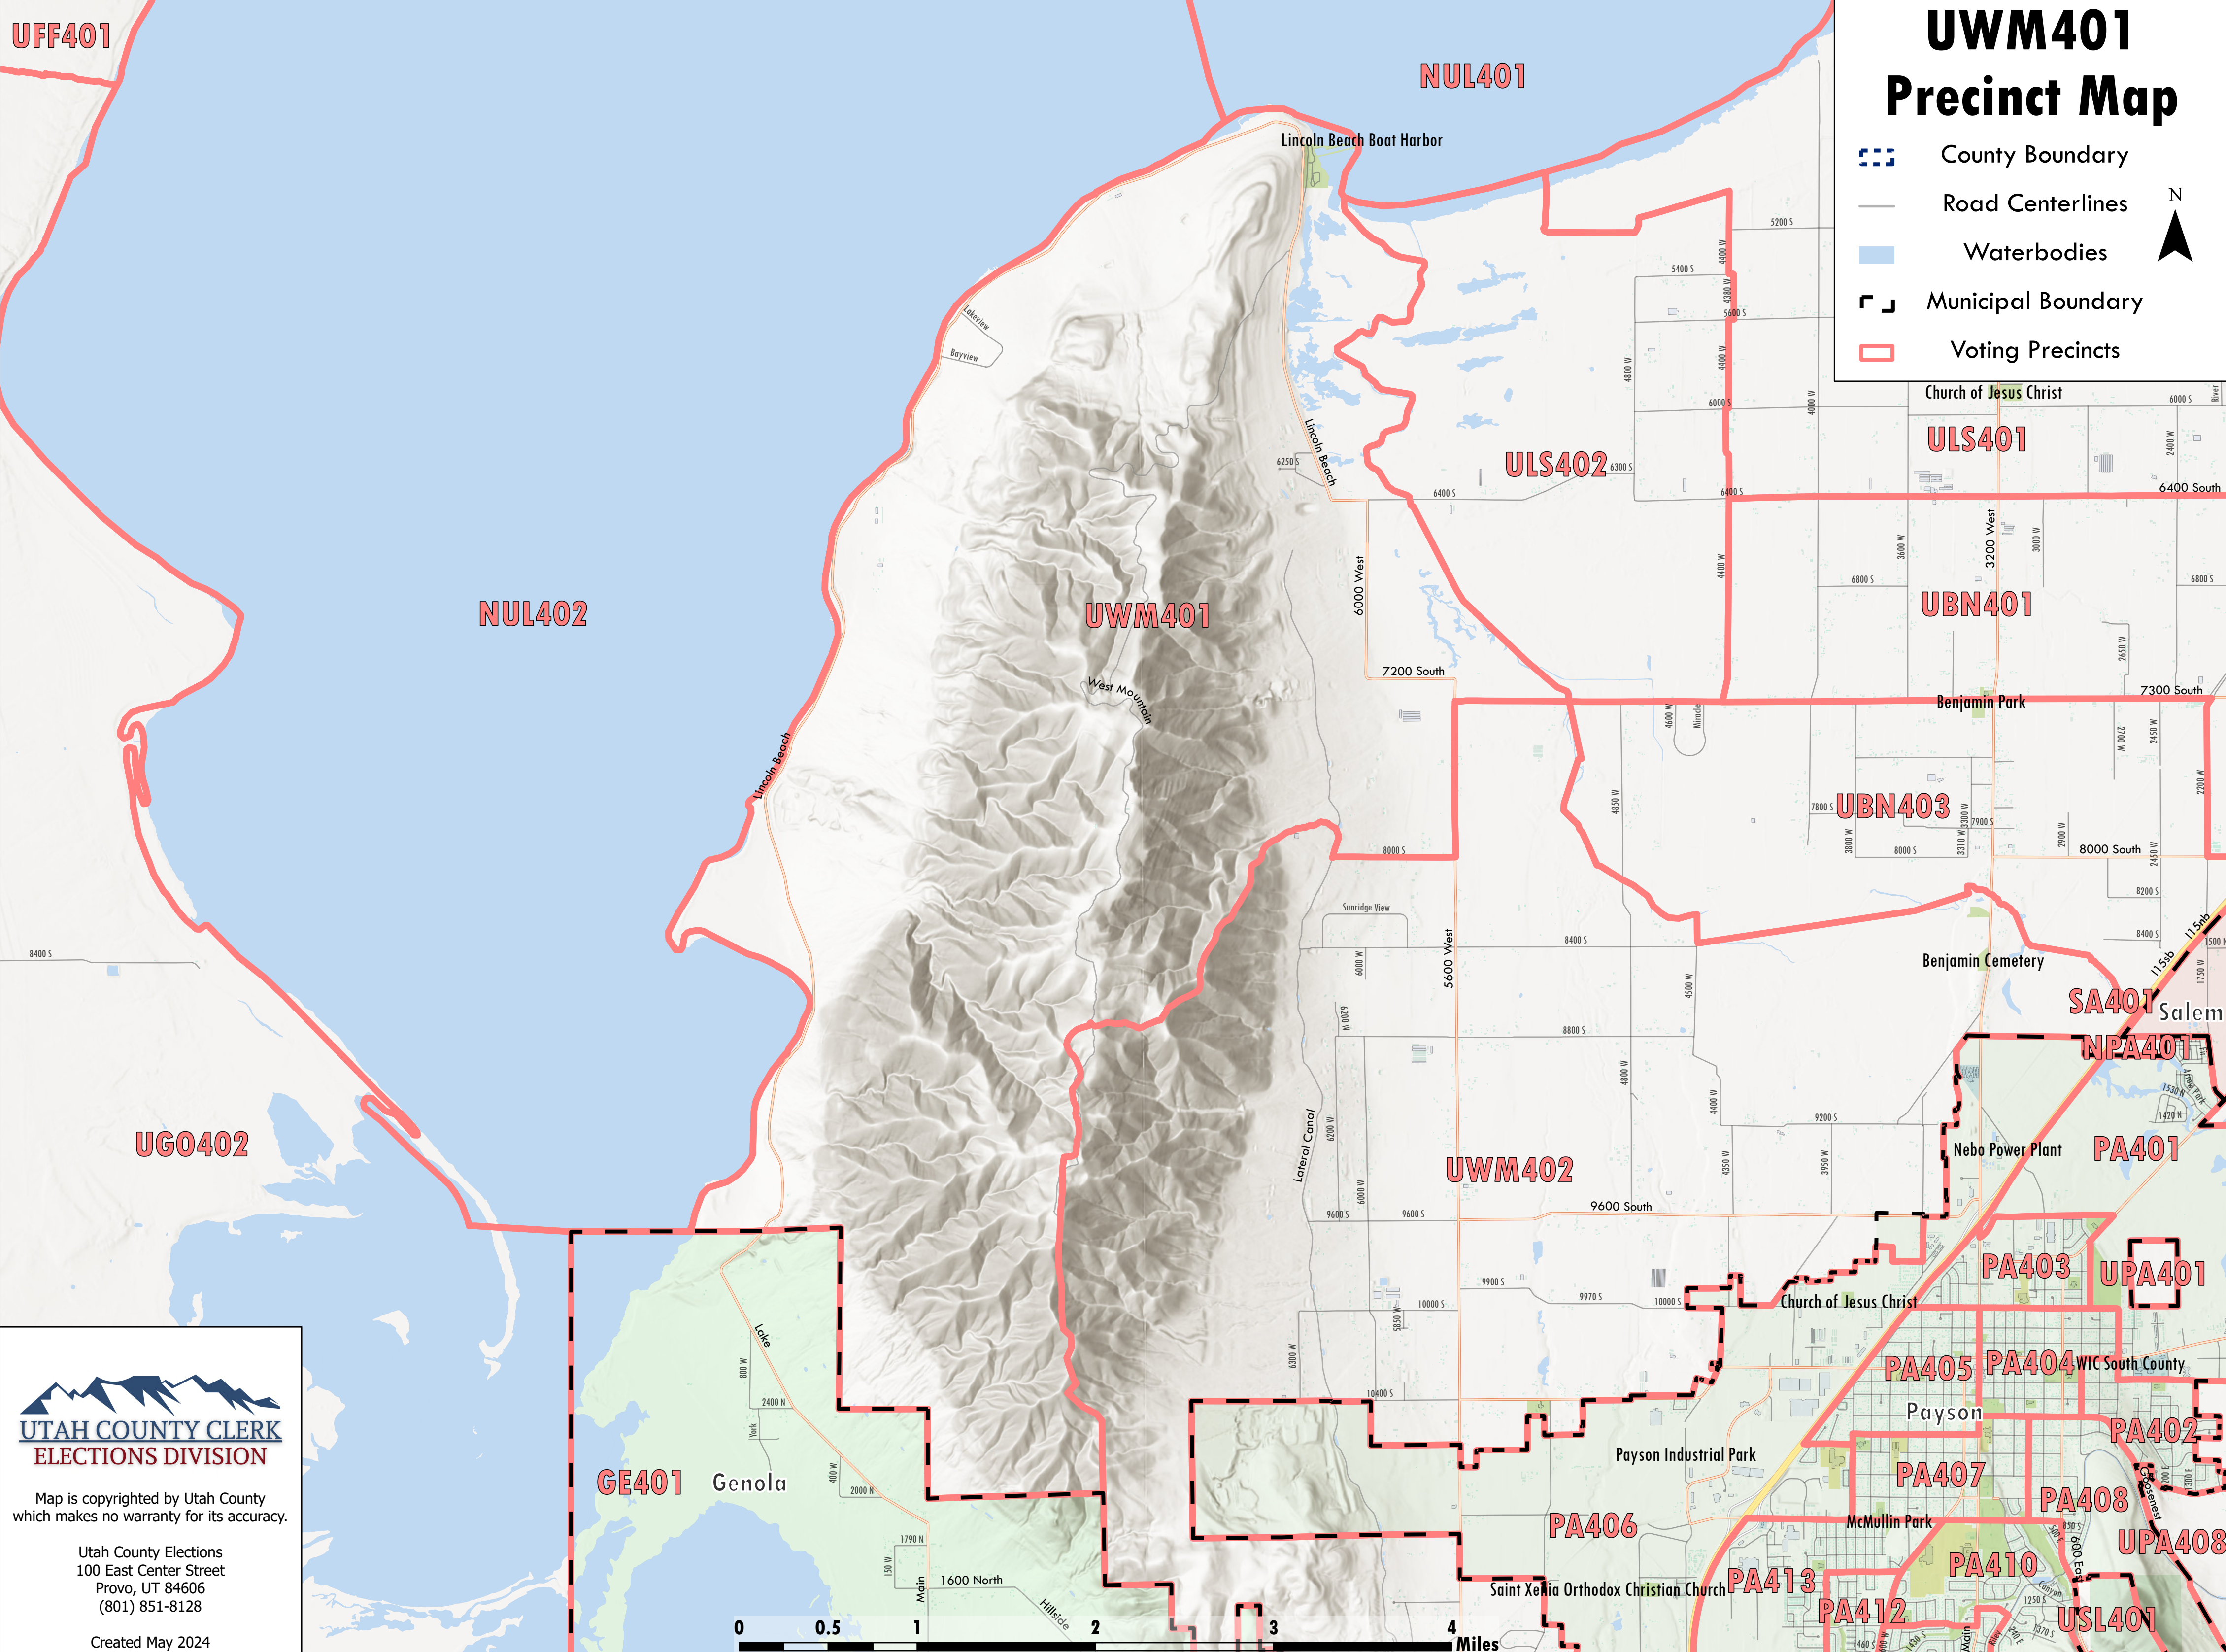

UWM401 Precinct Map

-  County Boundary
-  Road Centerlines
-  Waterbodies
-  Municipal Boundary
-  Voting Precincts

Map is copyrighted by Utah County which makes no warranty for its accuracy.

Utah County Elections
100 East Center Street
Provo, UT 84606
(801) 851-8128

Created May 2024