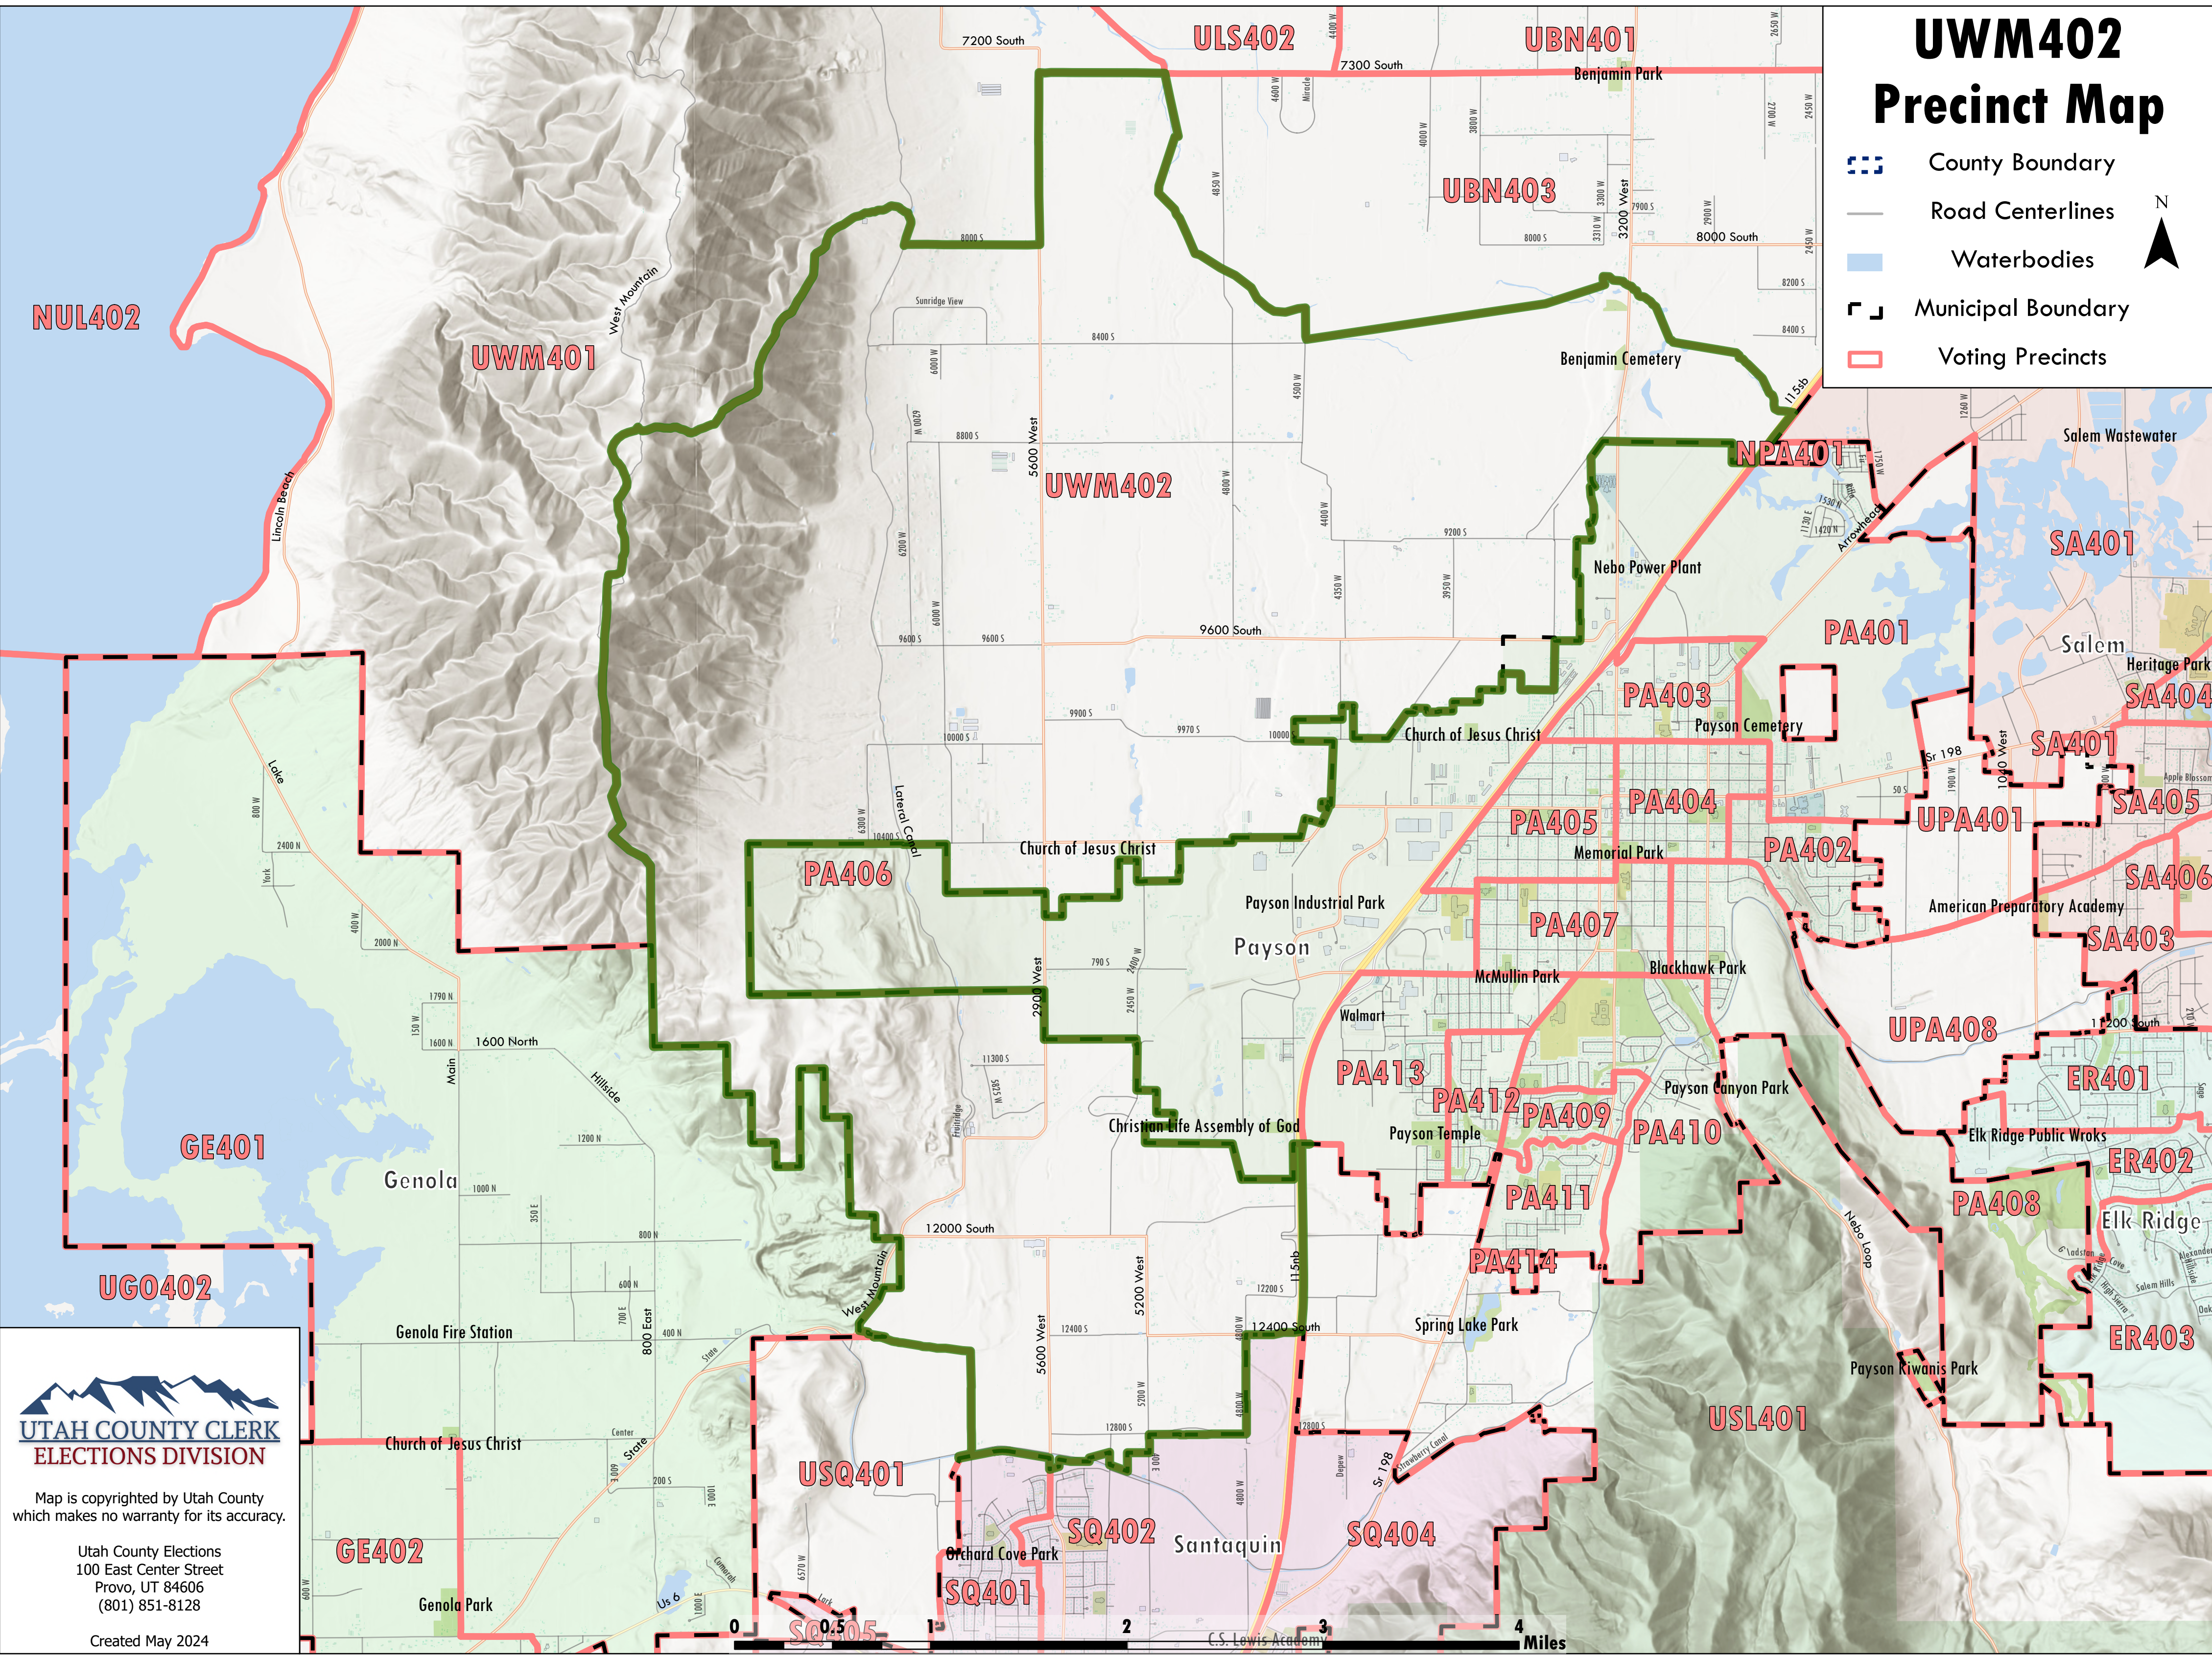

UWM402 Precinct Map

-  County Boundary
-  Road Centerlines
-  Waterbodies
-  Municipal Boundary
-  Voting Precincts

Map is copyrighted by Utah County which makes no warranty for its accuracy.

Utah County Elections
 100 East Center Street
 Provo, UT 84606
 (801) 851-8128

Created May 2024