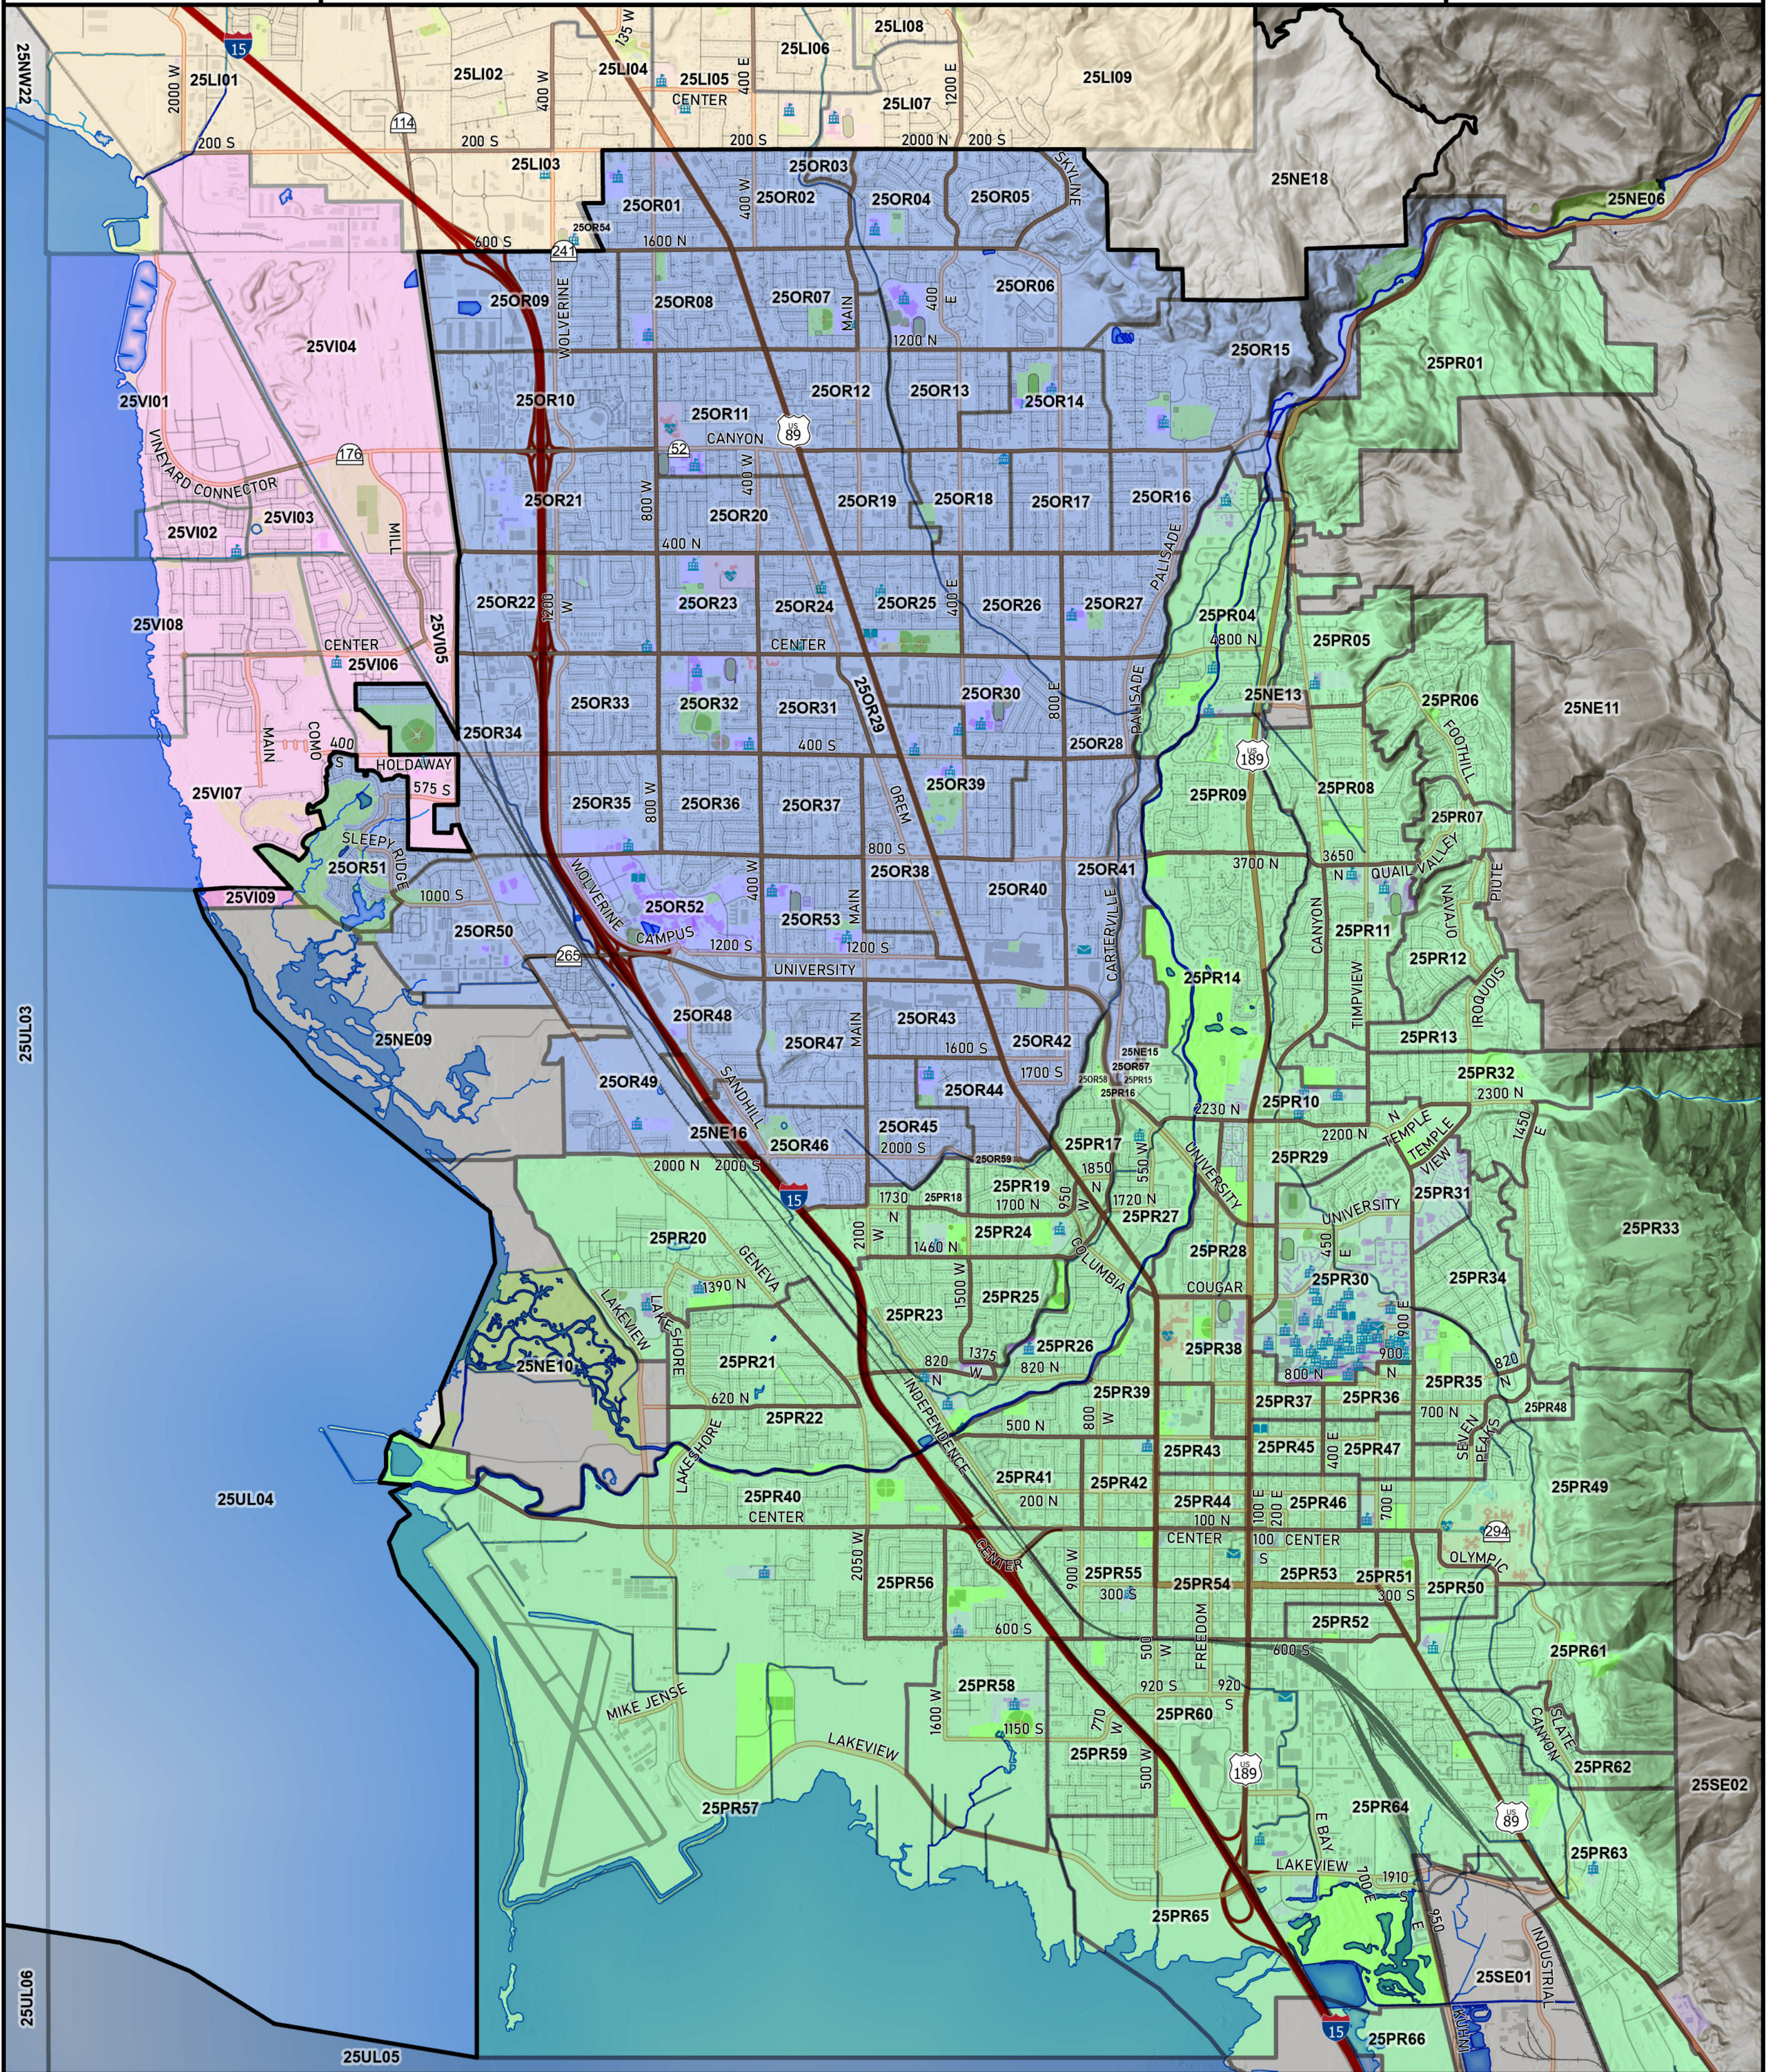

U.S. Congressional District 3 Central

Legend

- | | | | | | |
|---------------------|--------------------------------|-------------|--|-------------------|-------------------------------|
| Government Facility | Railroads | Golf Course | Education | Precincts by City | Springville |
| Hospital | Canal or Ditch | Park | Emergency Response and Law Enforcement | Lindon | Unincorporated |
| Library | Stream or River | | Health and Medical | Pleasant Grove | Vineyard |
| Post Office | Stream or River - Intermittent | | Government and Military | Provo | U.S. Congressional District 3 |
| Education Facility | | | | | |