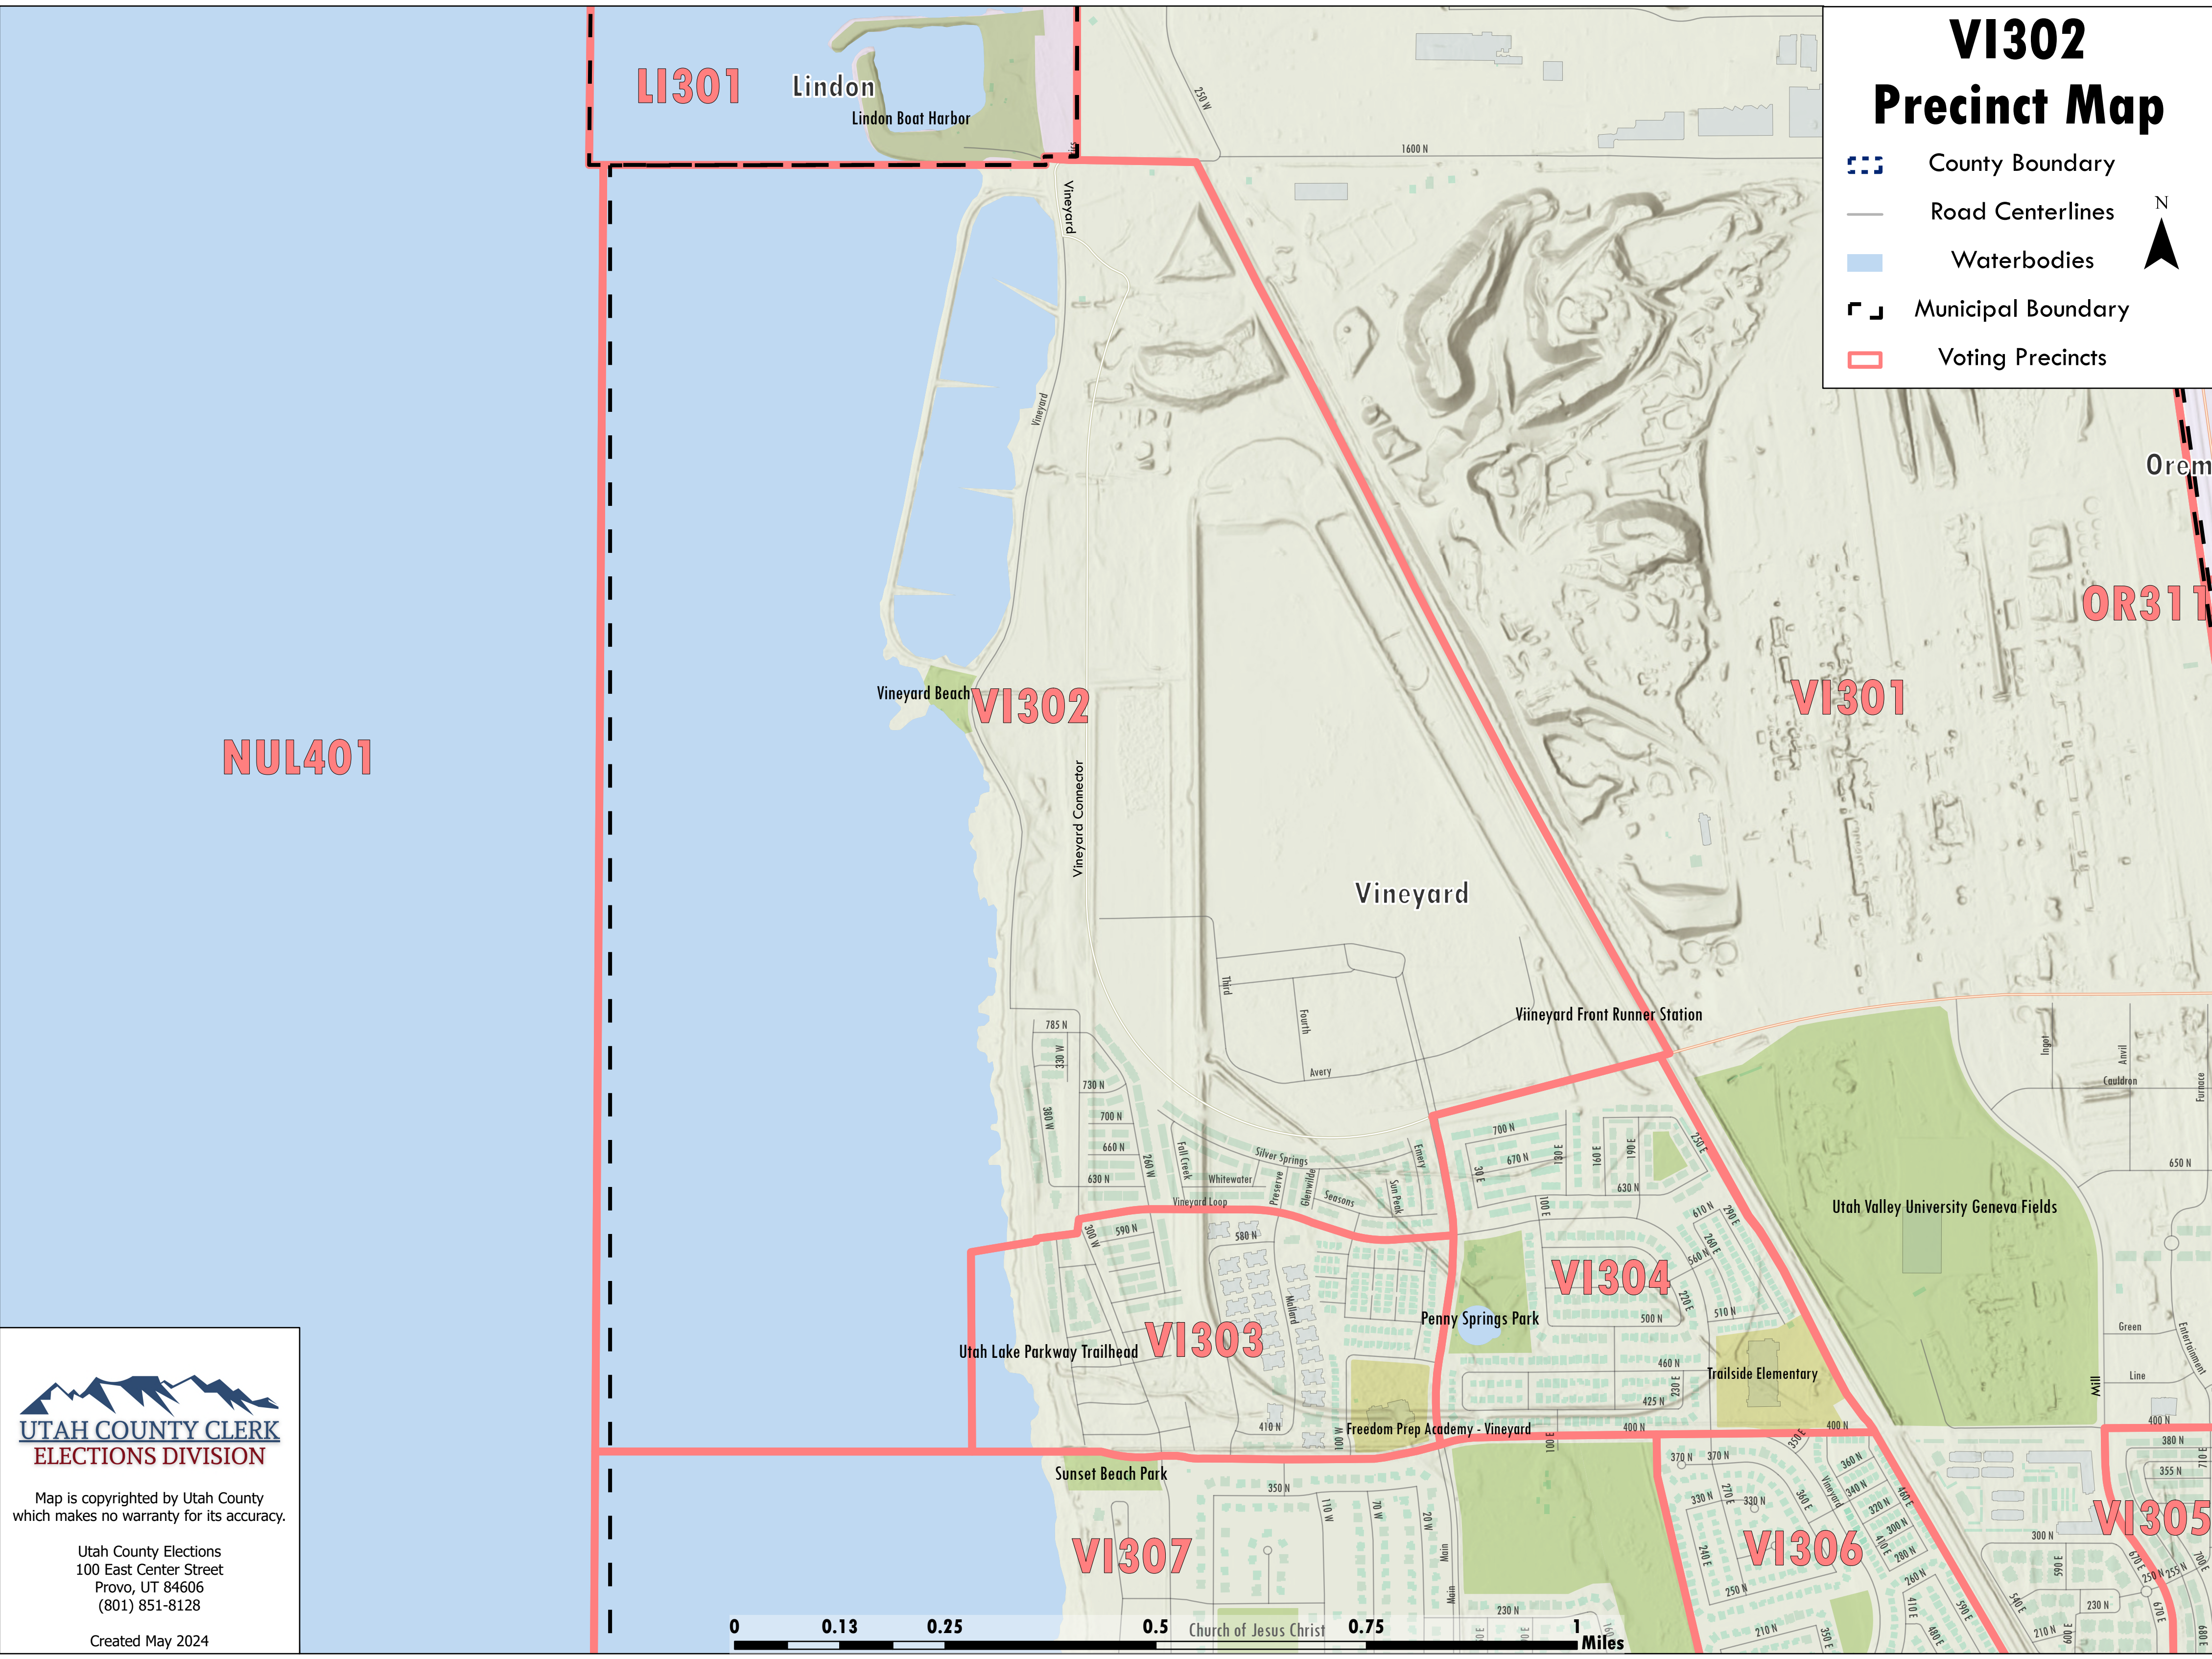

VI302 Precinct Map

-  County Boundary
-  Road Centerlines
-  Waterbodies
-  Municipal Boundary
-  Voting Precincts

Map is copyrighted by Utah County which makes no warranty for its accuracy.

Utah County Elections
 100 East Center Street
 Provo, UT 84606
 (801) 851-8128
 Created May 2024