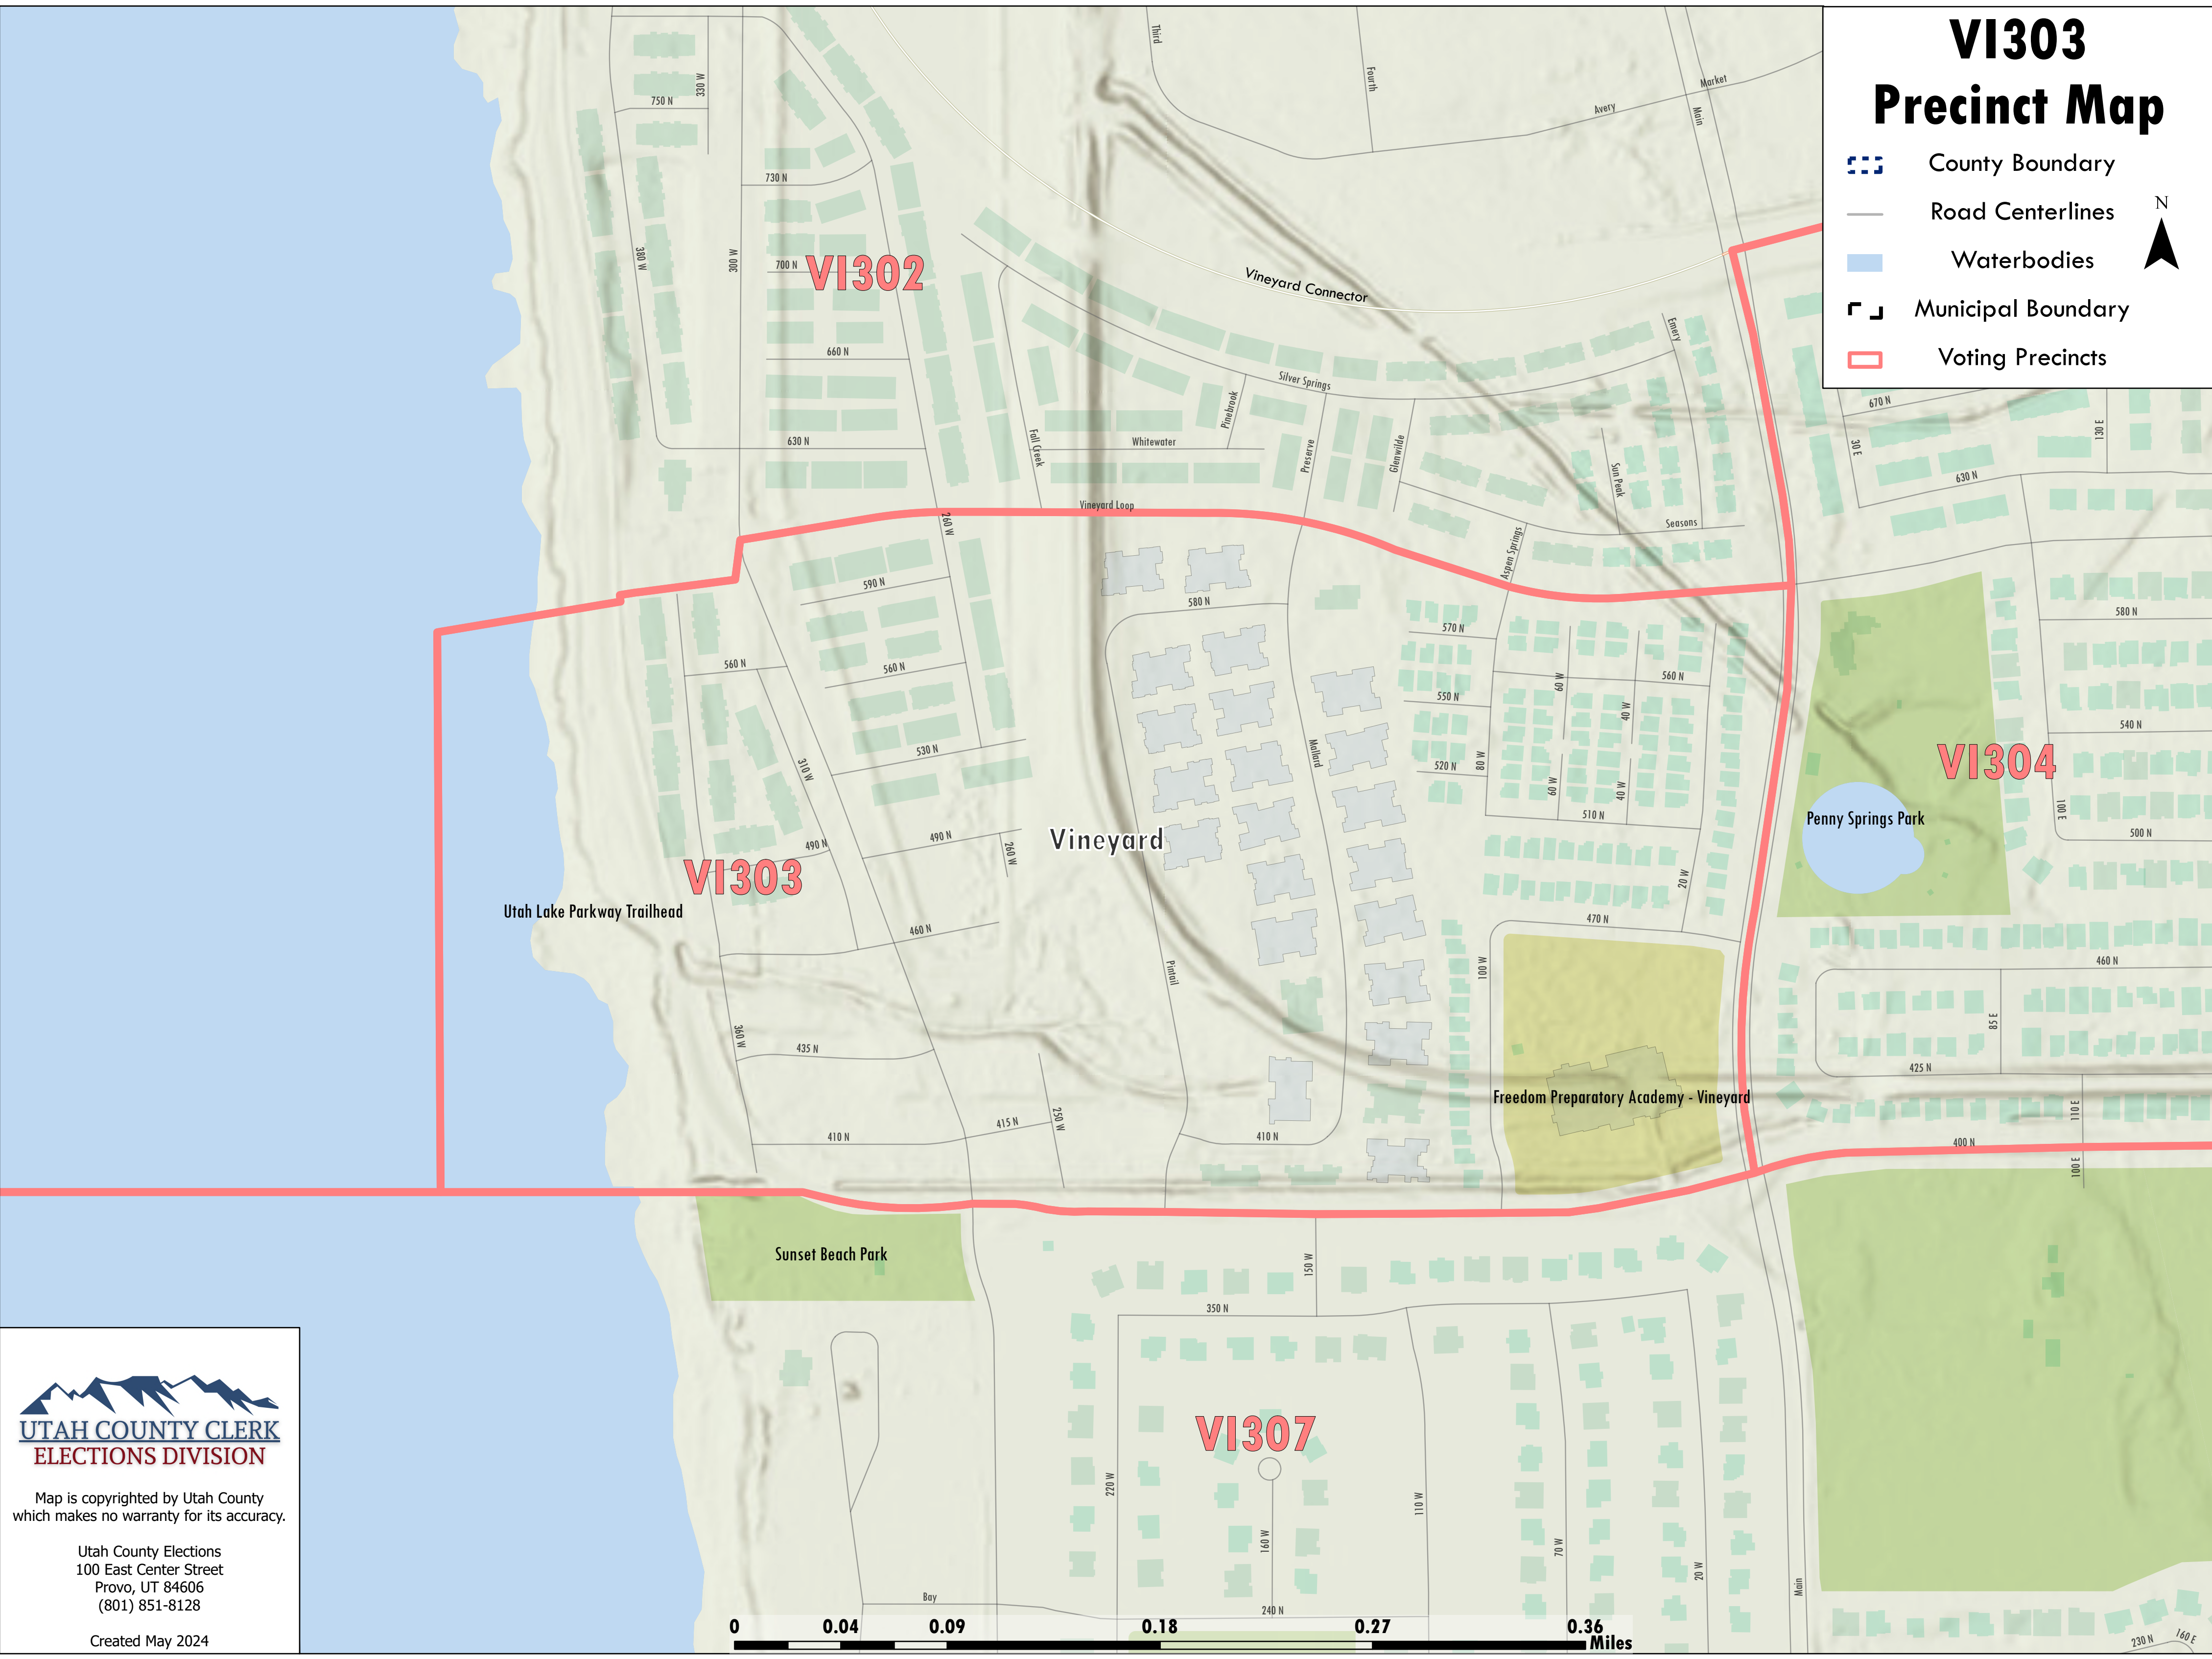

# VI303 Precinct Map

-  County Boundary
-  Road Centerlines
-  Waterbodies
-  Municipal Boundary
-  Voting Precincts

Map is copyrighted by Utah County which makes no warranty for its accuracy.

Utah County Elections  
100 East Center Street  
Provo, UT 84606  
(801) 851-8128

Created May 2024