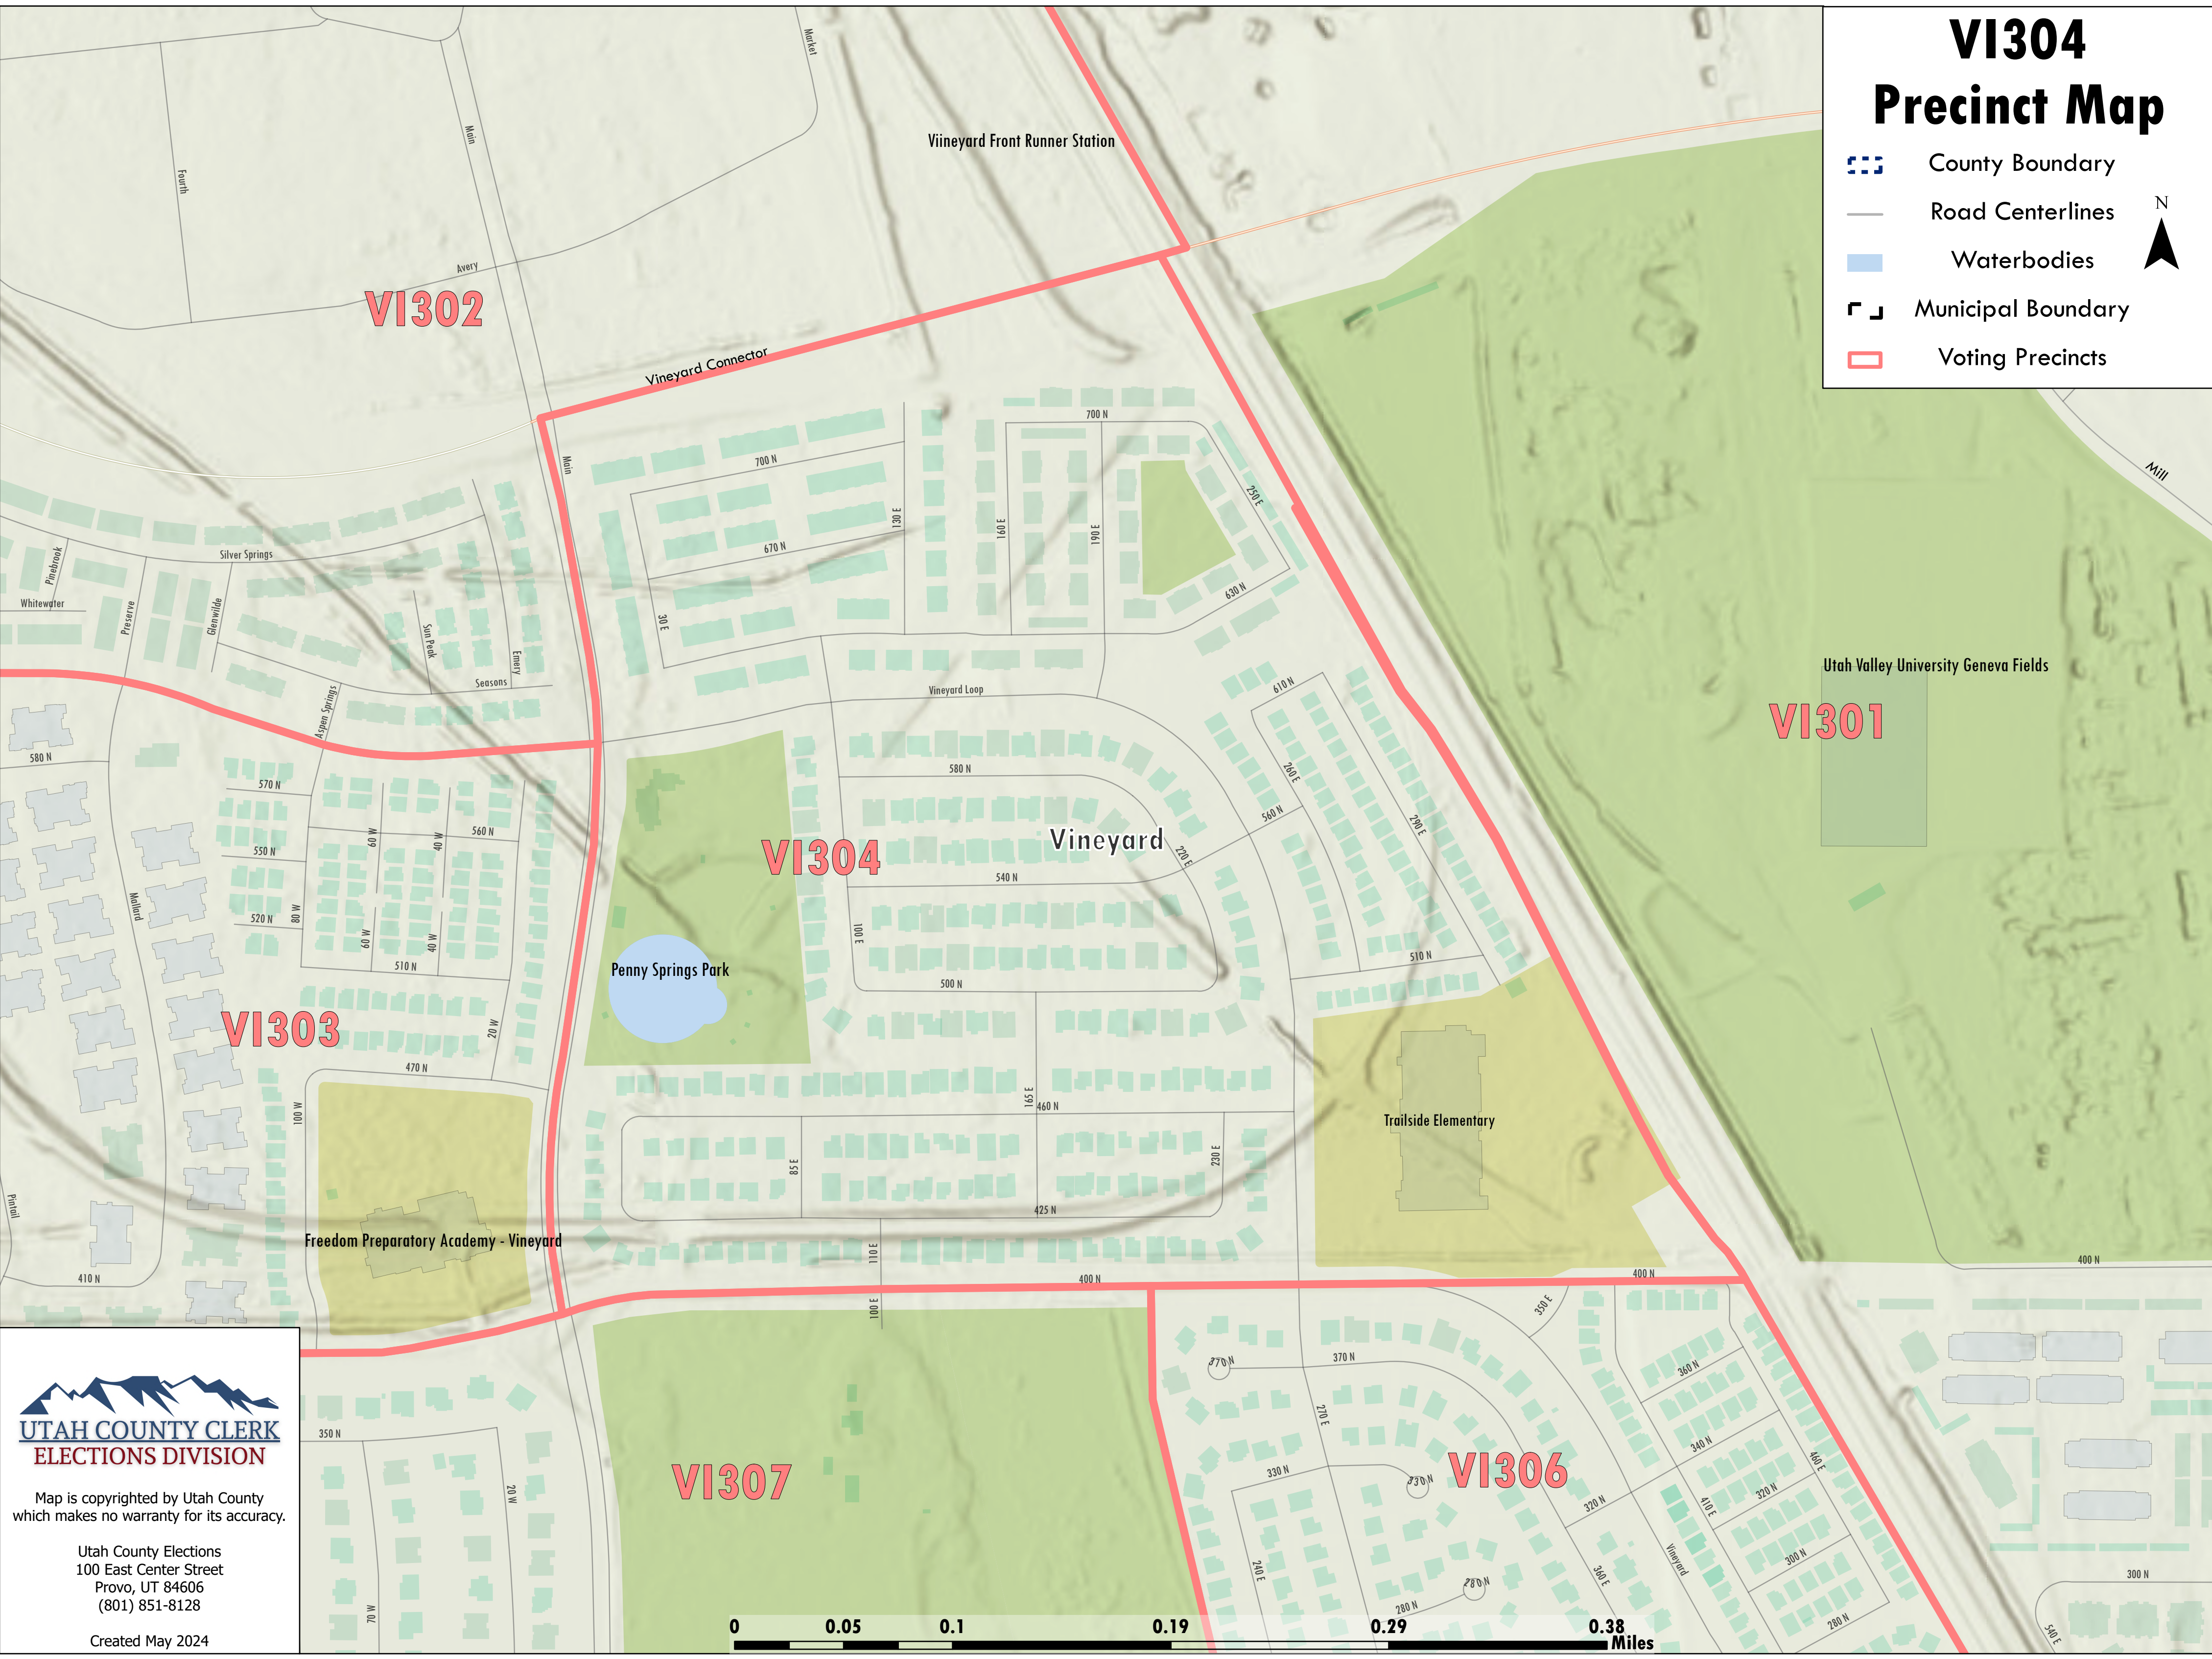

VI304 Precinct Map

-  County Boundary
-  Road Centerlines
-  Waterbodies
-  Municipal Boundary
-  Voting Precincts

Map is copyrighted by Utah County which makes no warranty for its accuracy.

Utah County Elections
100 East Center Street
Provo, UT 84606
(801) 851-8128

Created May 2024