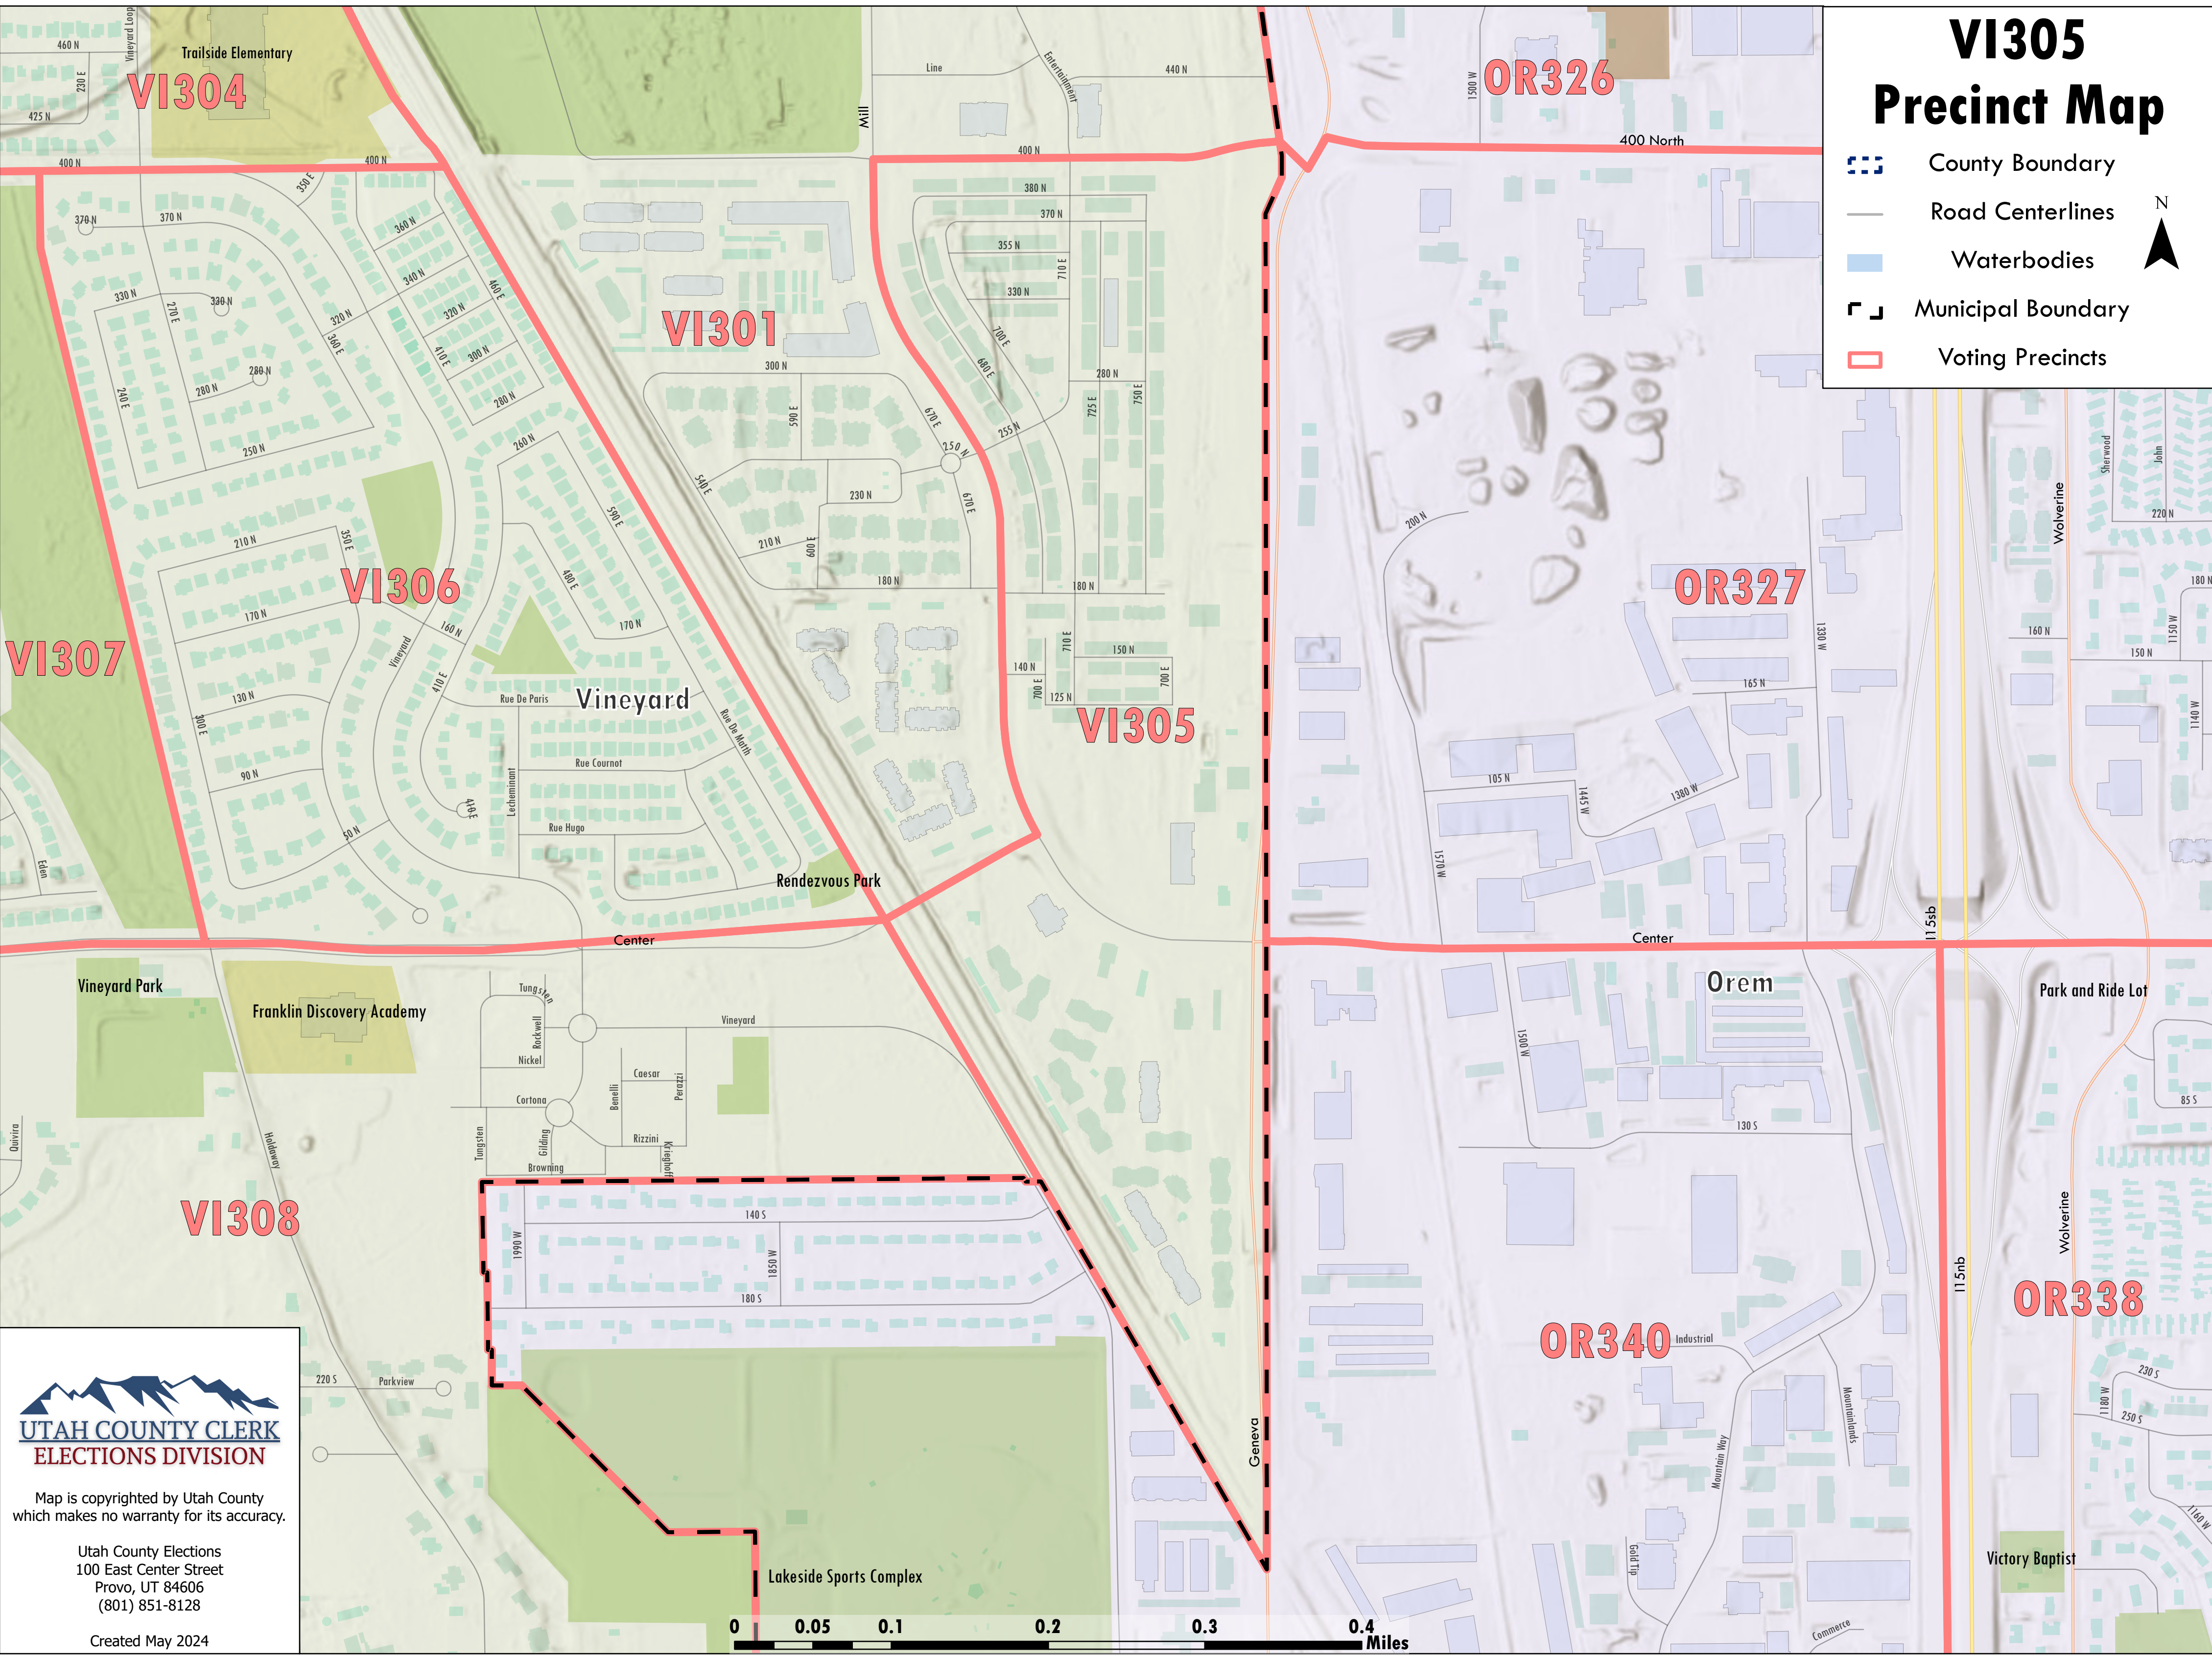

VI305 Precinct Map

-  County Boundary
-  Road Centerlines
-  Waterbodies
-  Municipal Boundary
-  Voting Precincts

Map is copyrighted by Utah County which makes no warranty for its accuracy.

Utah County Elections
100 East Center Street
Provo, UT 84606
(801) 851-8128

Created May 2024