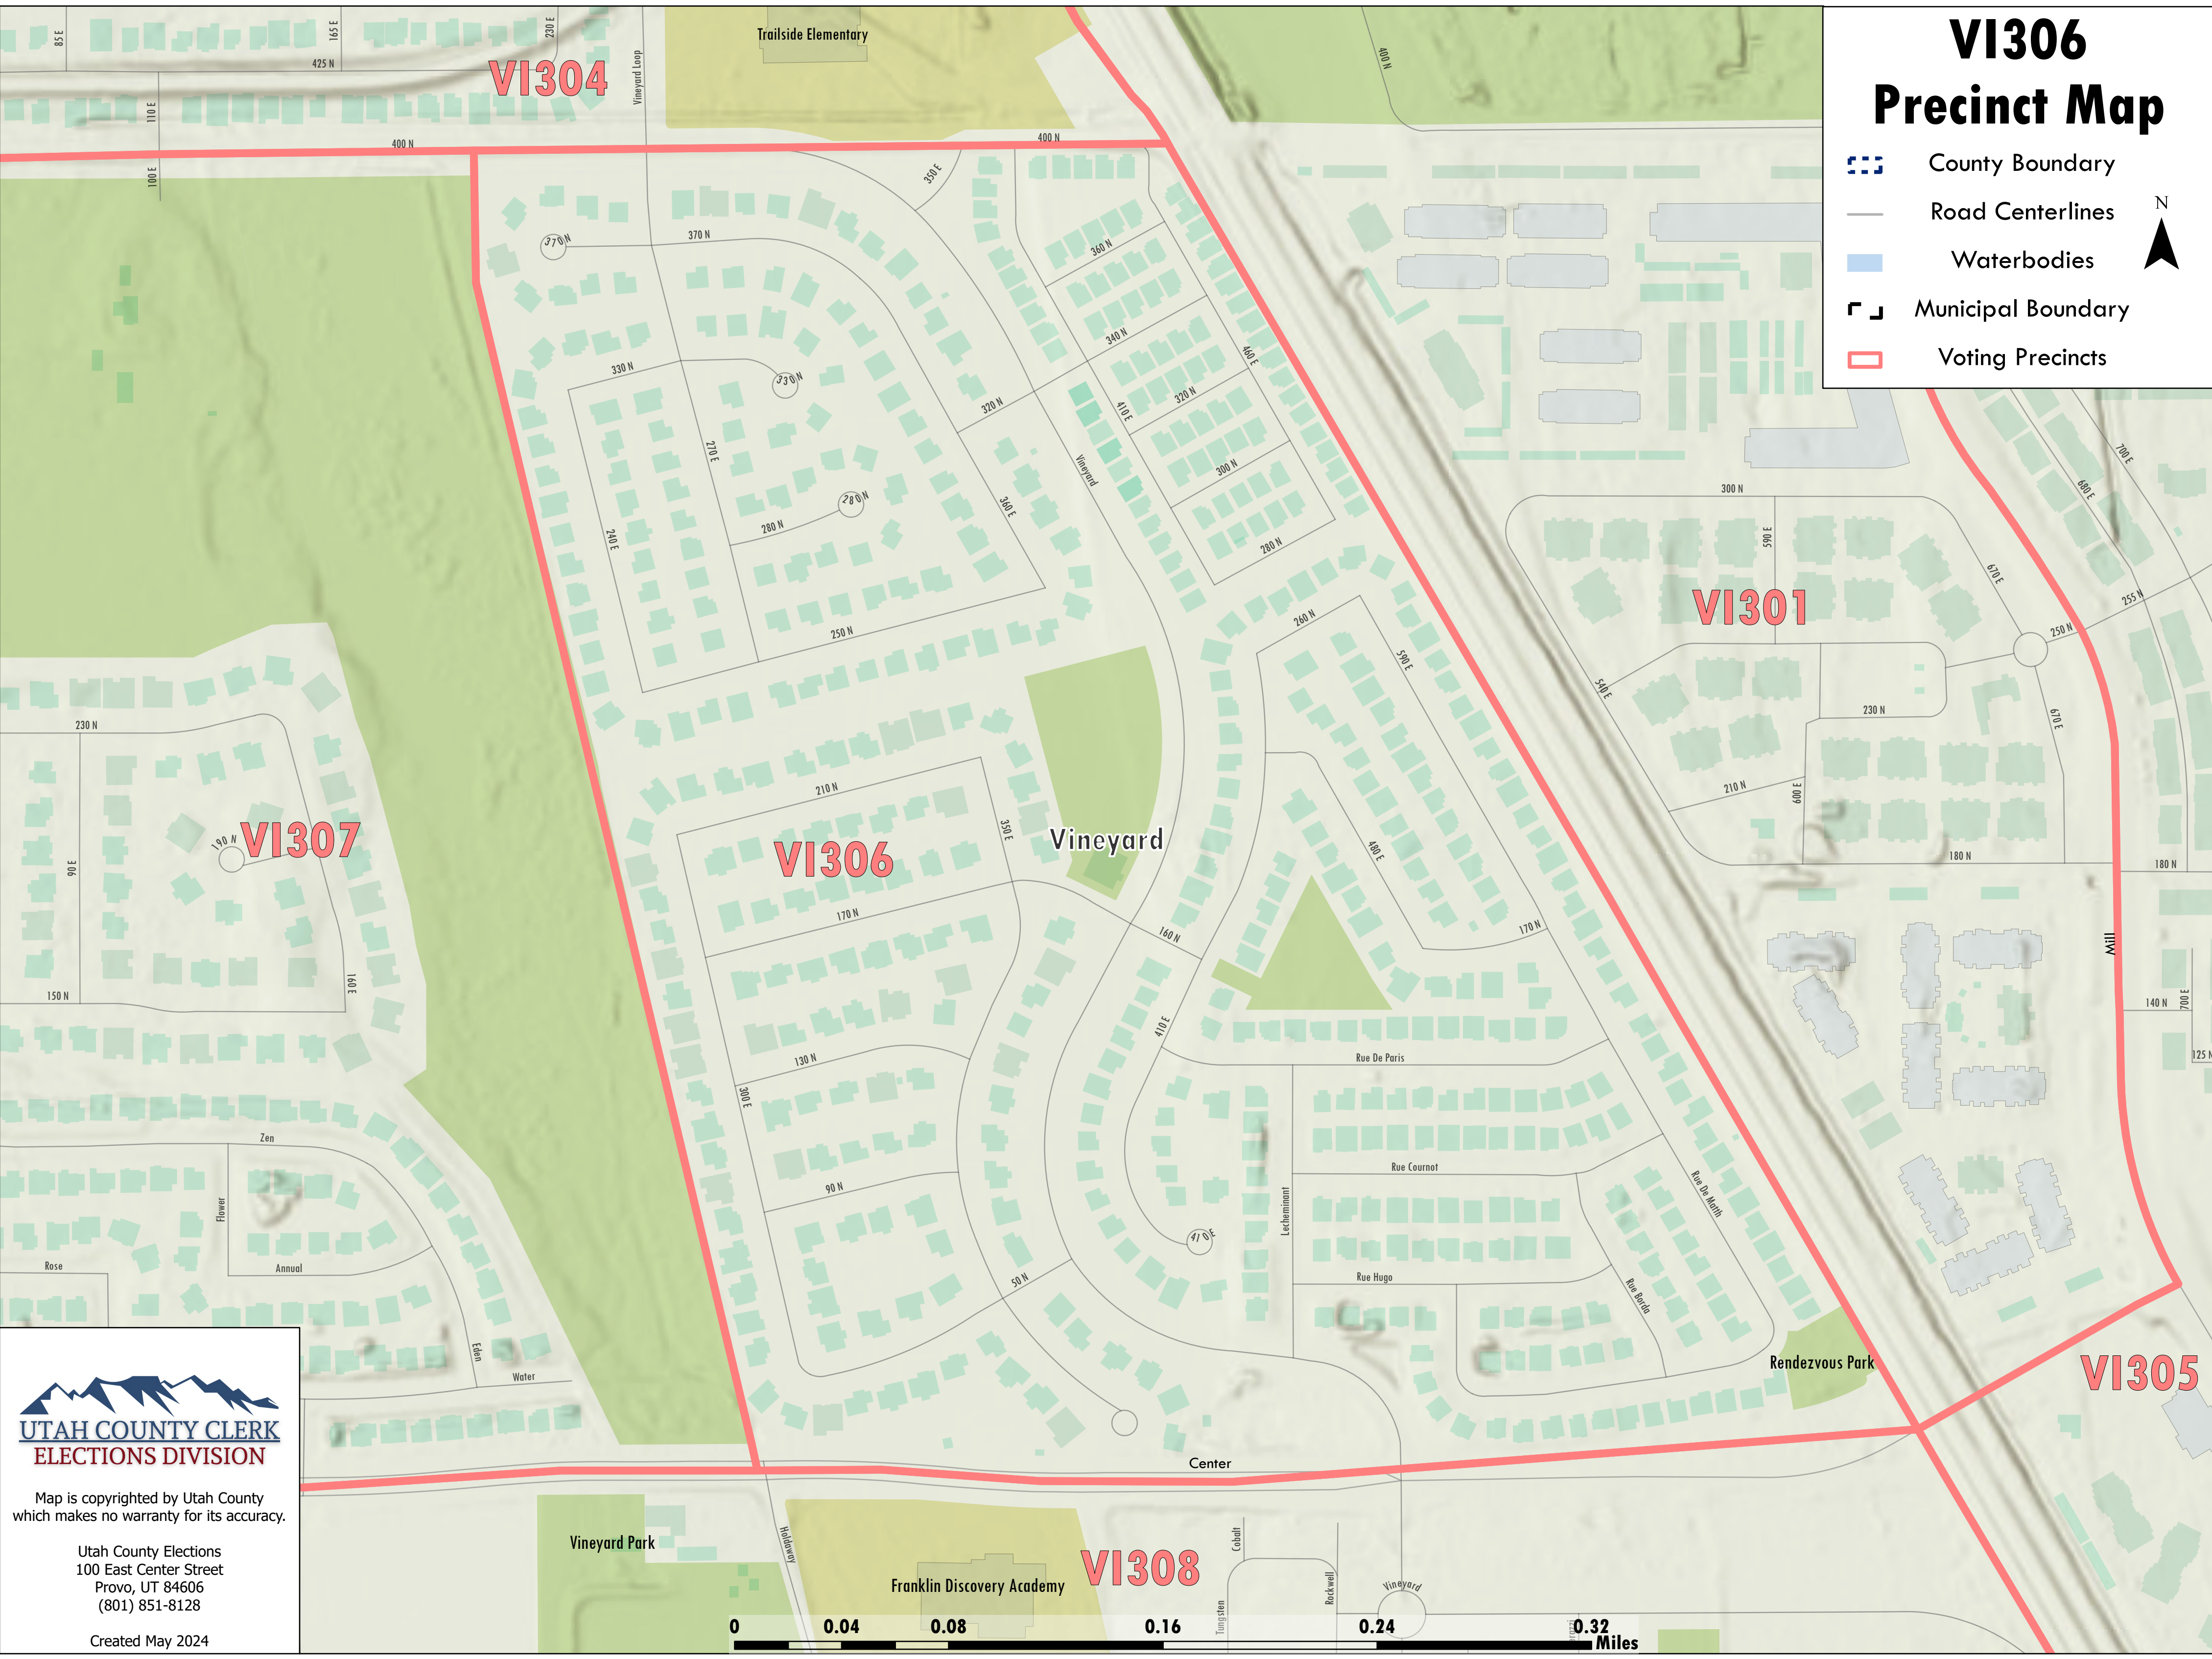

VI306 Precinct Map

-  County Boundary
-  Road Centerlines
-  Waterbodies
-  Municipal Boundary
-  Voting Precincts

Map is copyrighted by Utah County which makes no warranty for its accuracy.

Utah County Elections
100 East Center Street
Provo, UT 84606
(801) 851-8128

Created May 2024