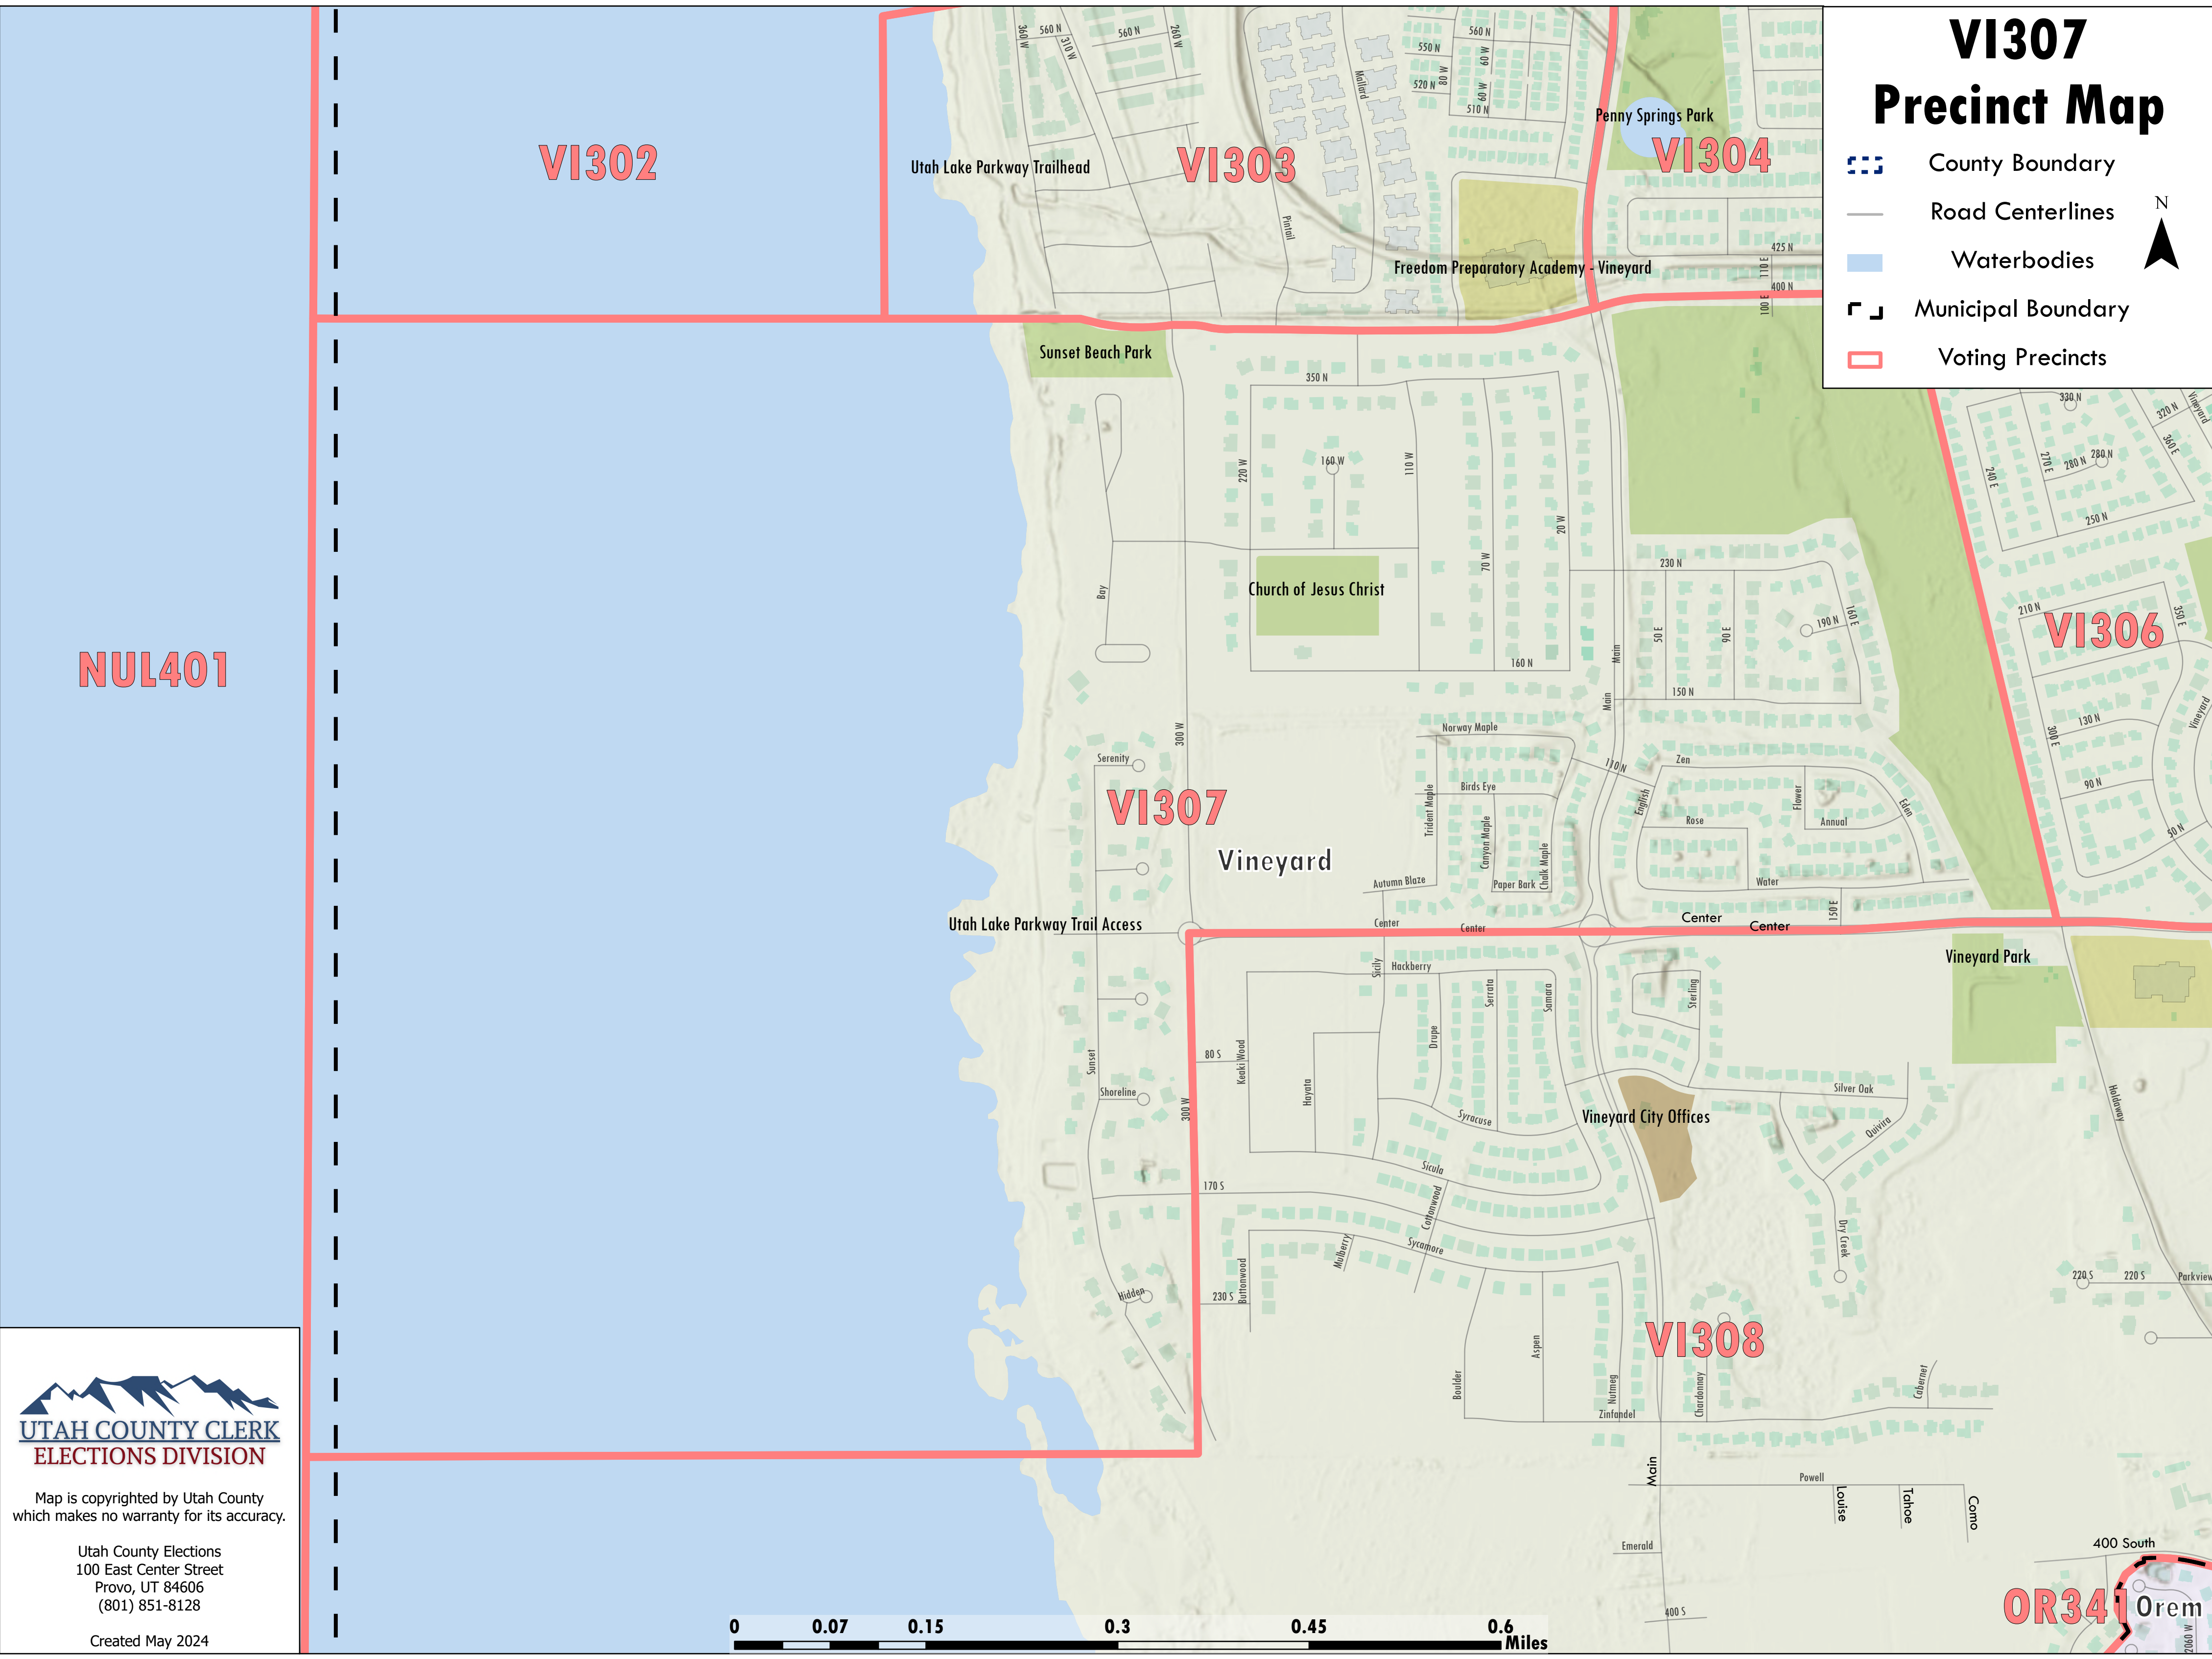

VI307 Precinct Map

-  County Boundary
-  Road Centerlines
-  Waterbodies
-  Municipal Boundary
-  Voting Precincts

NUL401

VI302

VI303

VI304

VI306

VI307

VI308

Map is copyrighted by Utah County which makes no warranty for its accuracy.

Utah County Elections
100 East Center Street
Provo, UT 84606
(801) 851-8128

Created May 2024