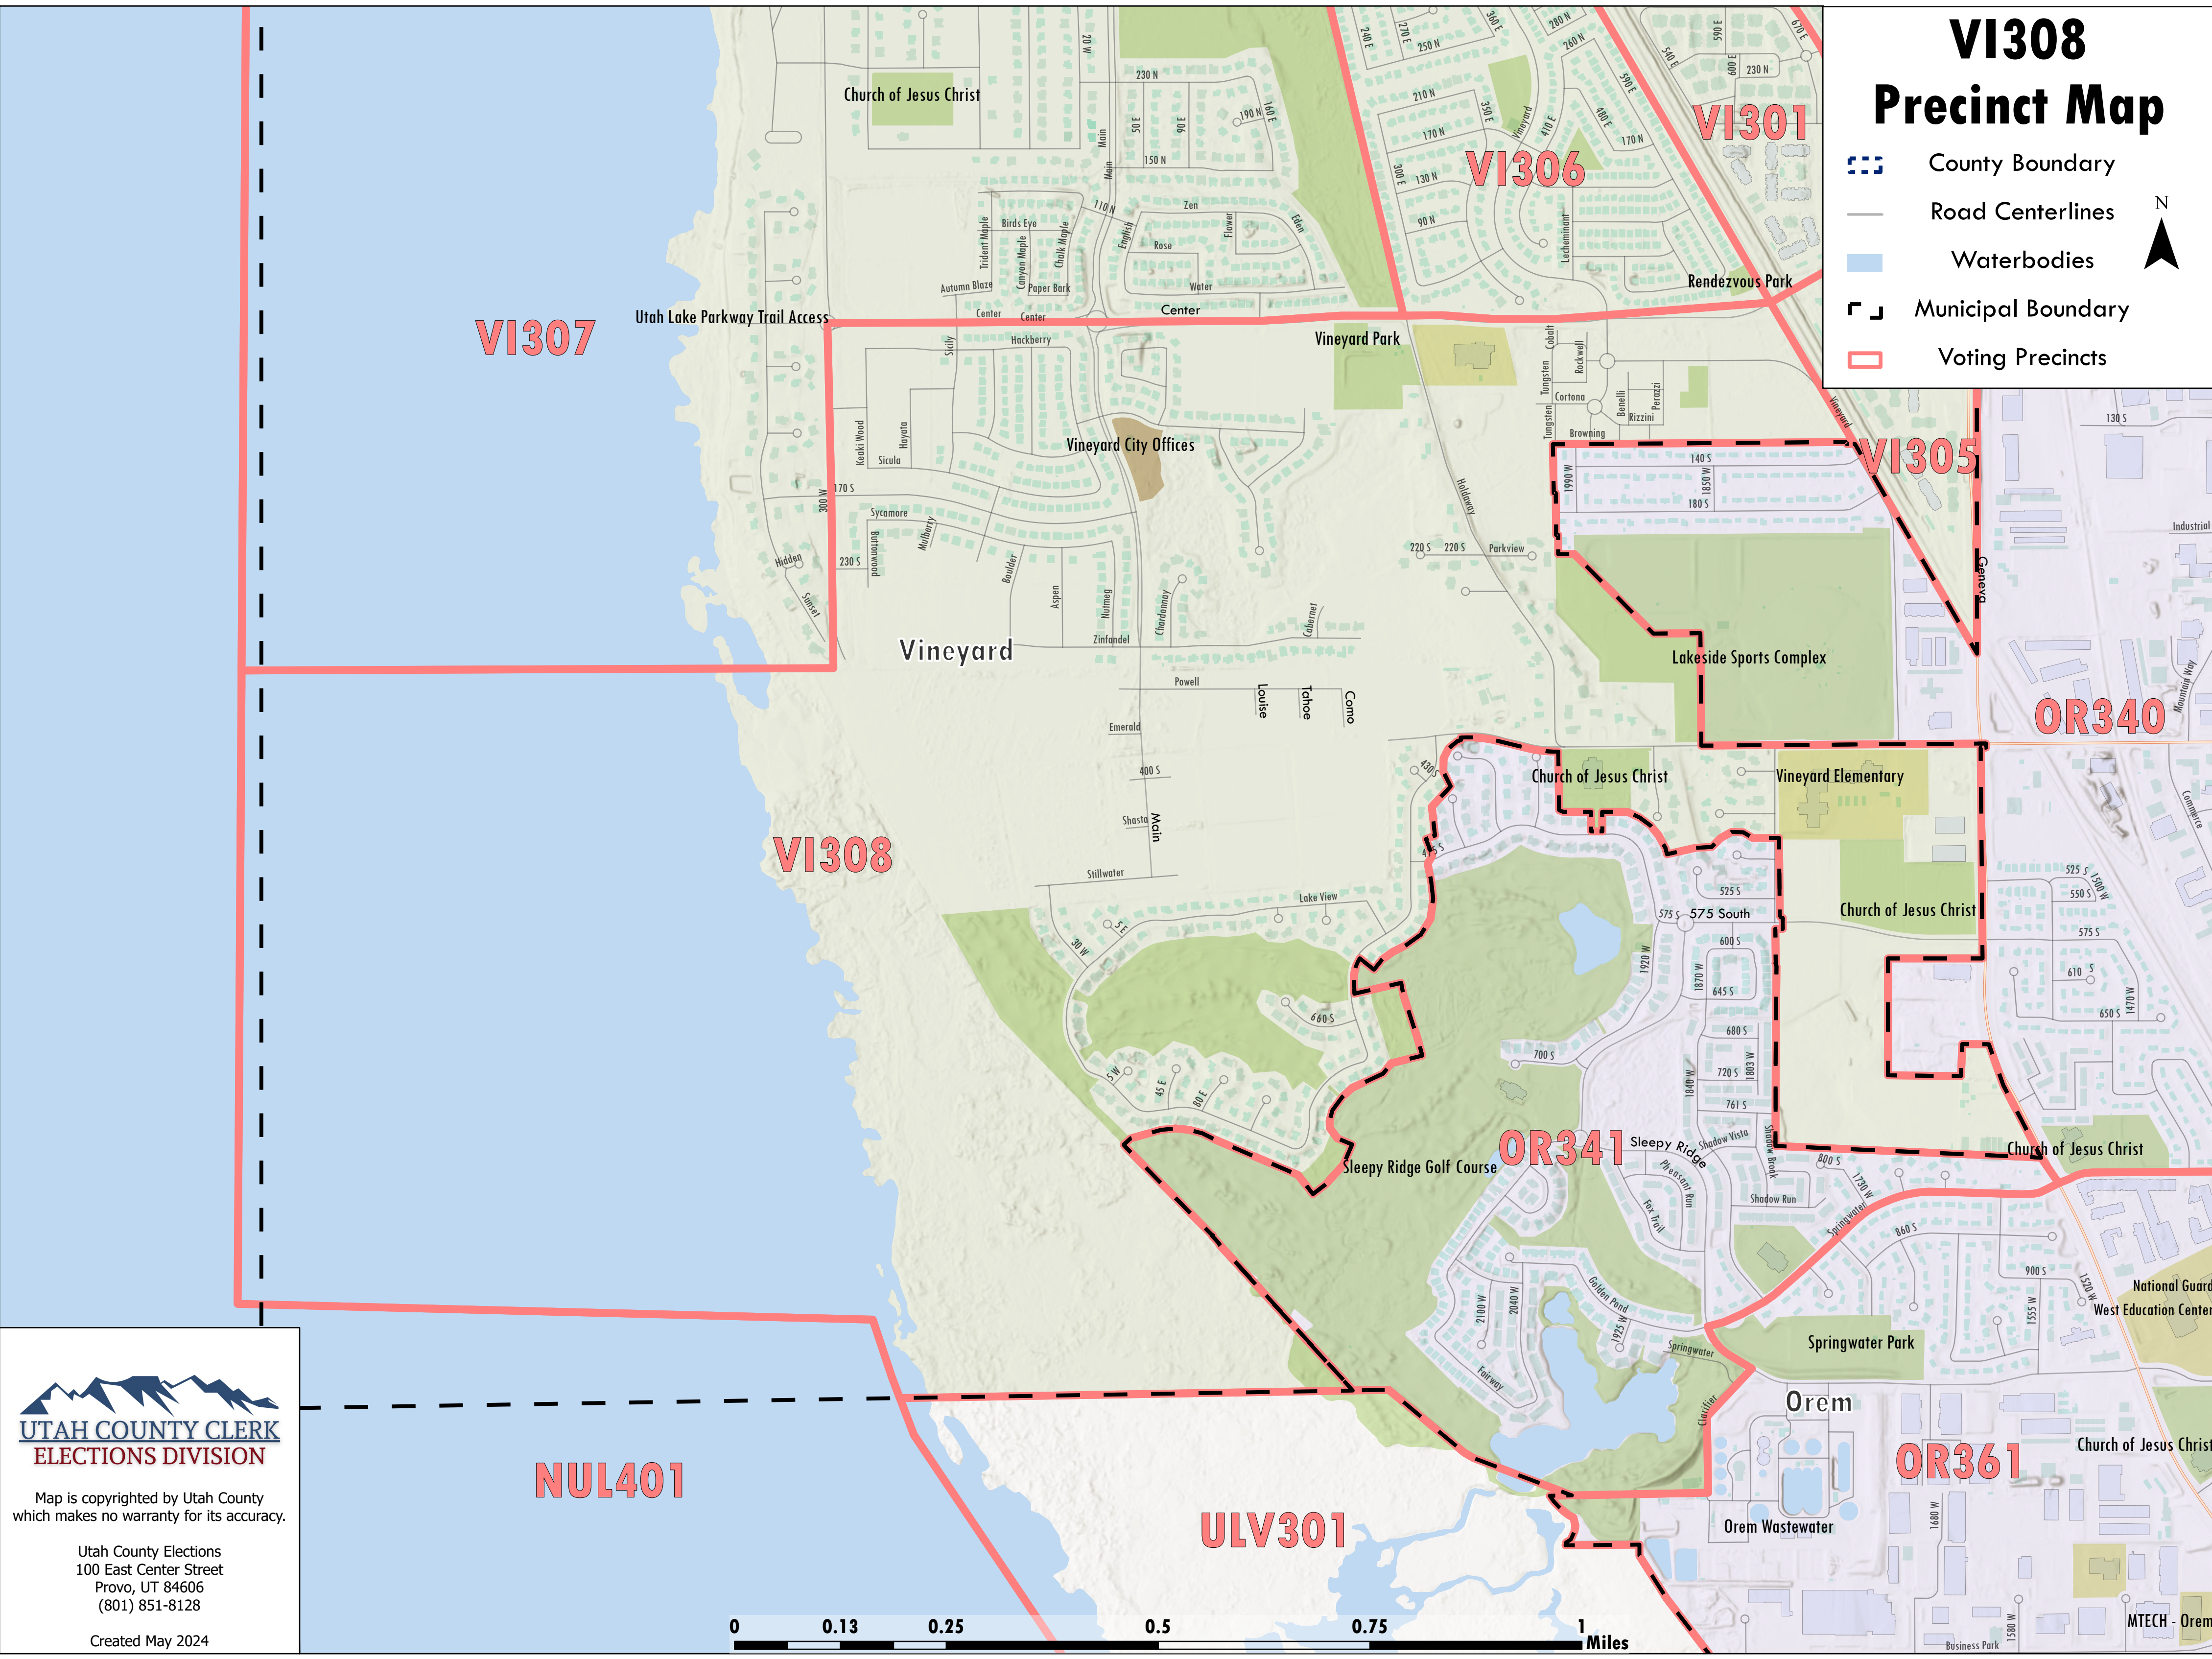

# VI308 Precinct Map

-  County Boundary
-  Road Centerlines
-  Waterbodies
-  Municipal Boundary
-  Voting Precincts

Map is copyrighted by Utah County which makes no warranty for its accuracy.

Utah County Elections  
100 East Center Street  
Provo, UT 84606  
(801) 851-8128

Created May 2024