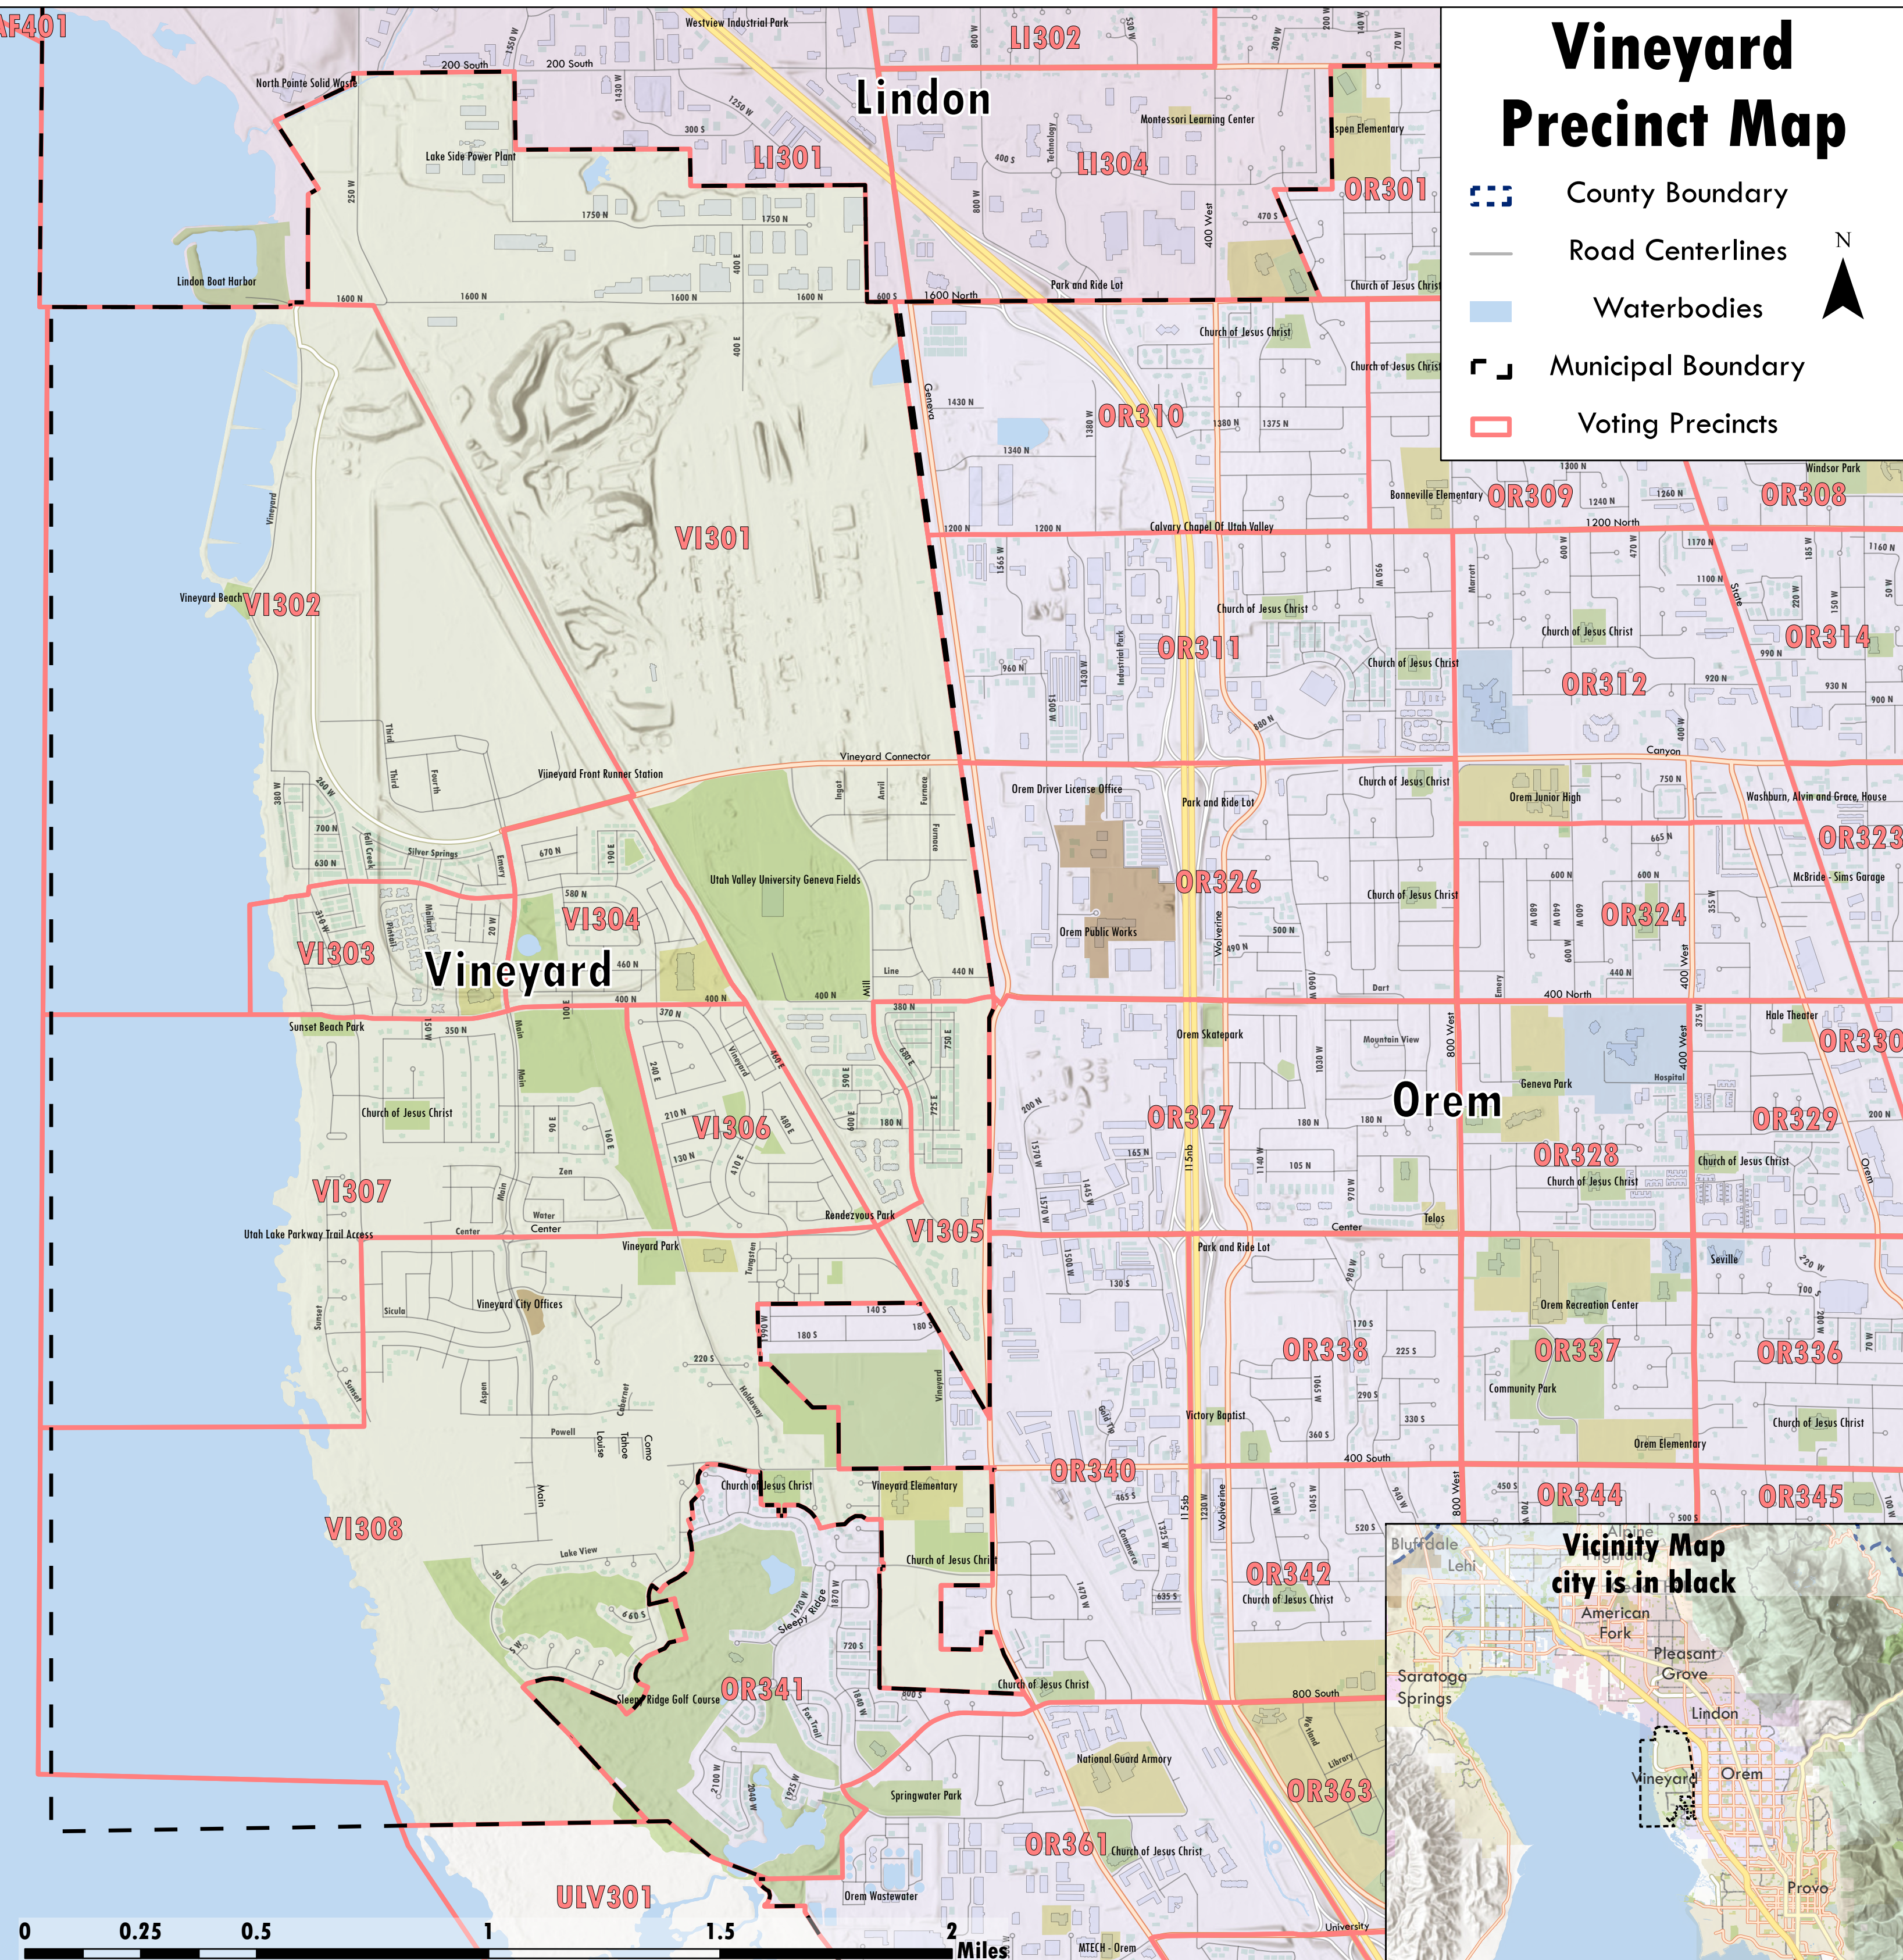

# Vineyard Precinct Map

-  County Boundary
-  Road Centerlines
-  Waterbodies
-  Municipal Boundary
-  Voting Precincts

**UTAH COUNTY CLERK**  
ELECTIONS DIVISION

Map is copyrighted by Utah County which makes no warranty for its accuracy.

Utah County Elections  
100 East Center Street  
Provo, UT 84606  
(801) 851-8128

Created May 2024