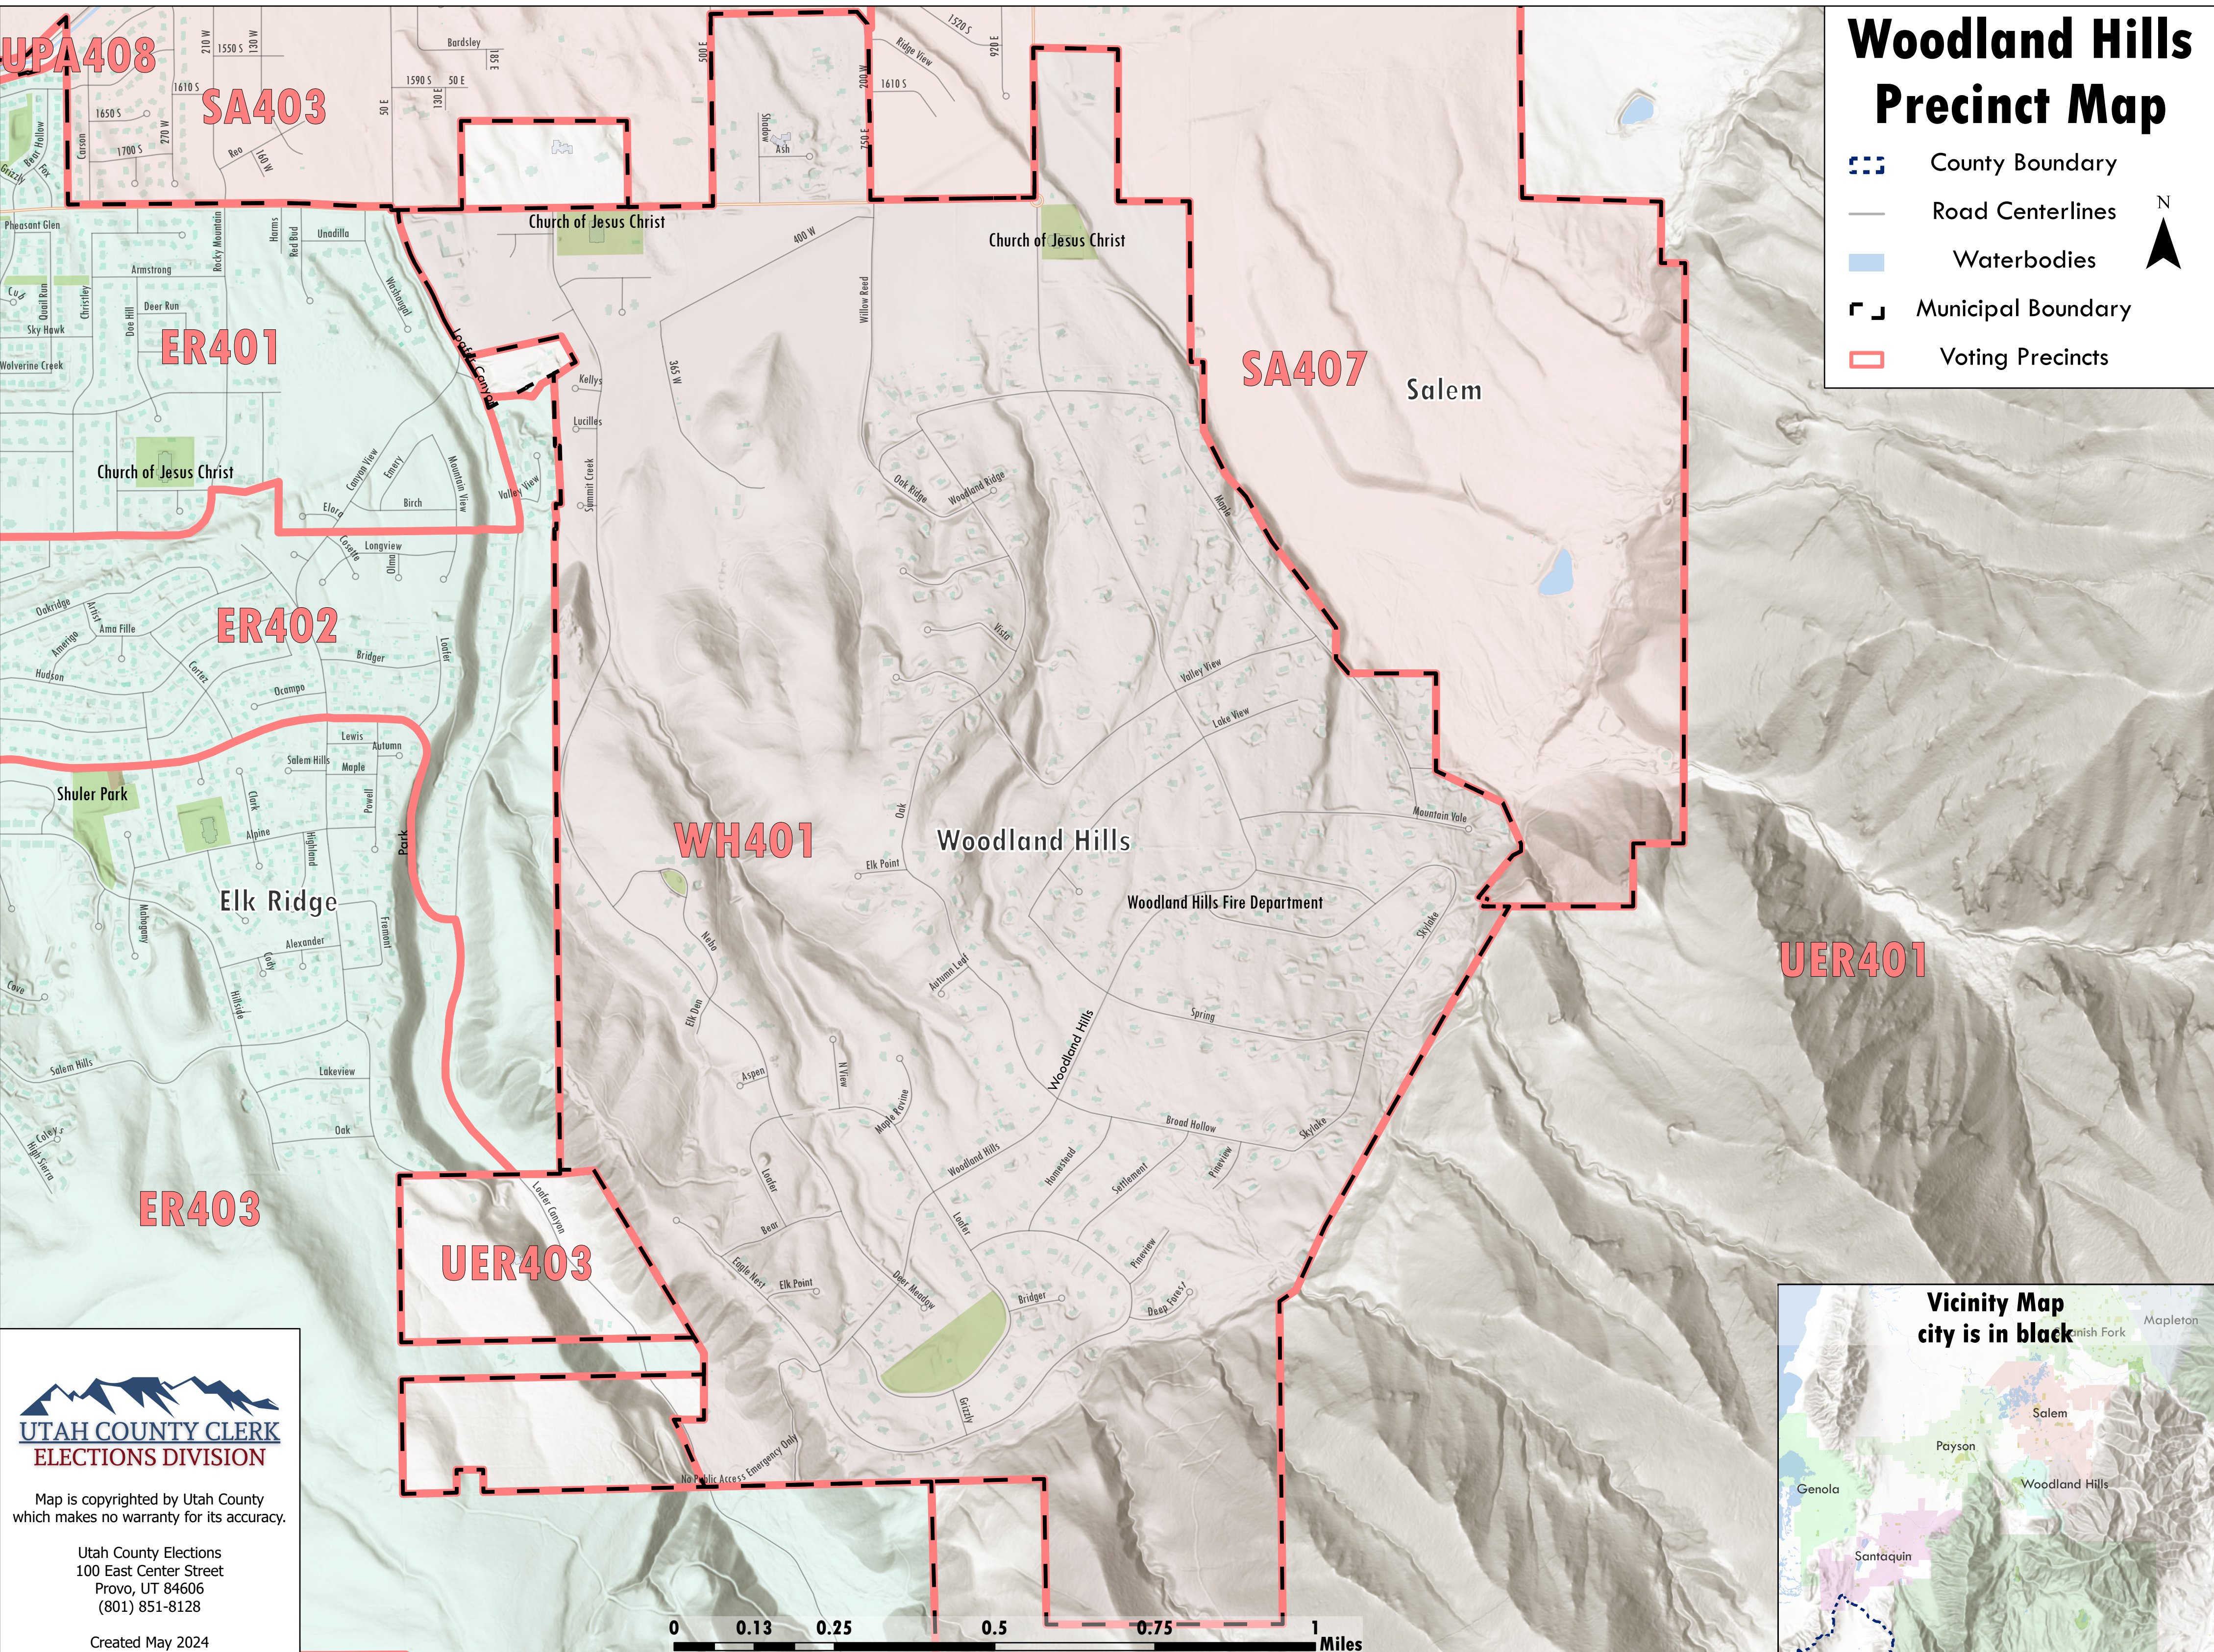

# Woodland Hills Precinct Map

-  County Boundary
-  Road Centerlines
-  Waterbodies
-  Municipal Boundary
-  Voting Precincts

Map is copyrighted by Utah County which makes no warranty for its accuracy.

Utah County Elections  
 100 East Center Street  
 Provo, UT 84606  
 (801) 851-8128

Created May 2024