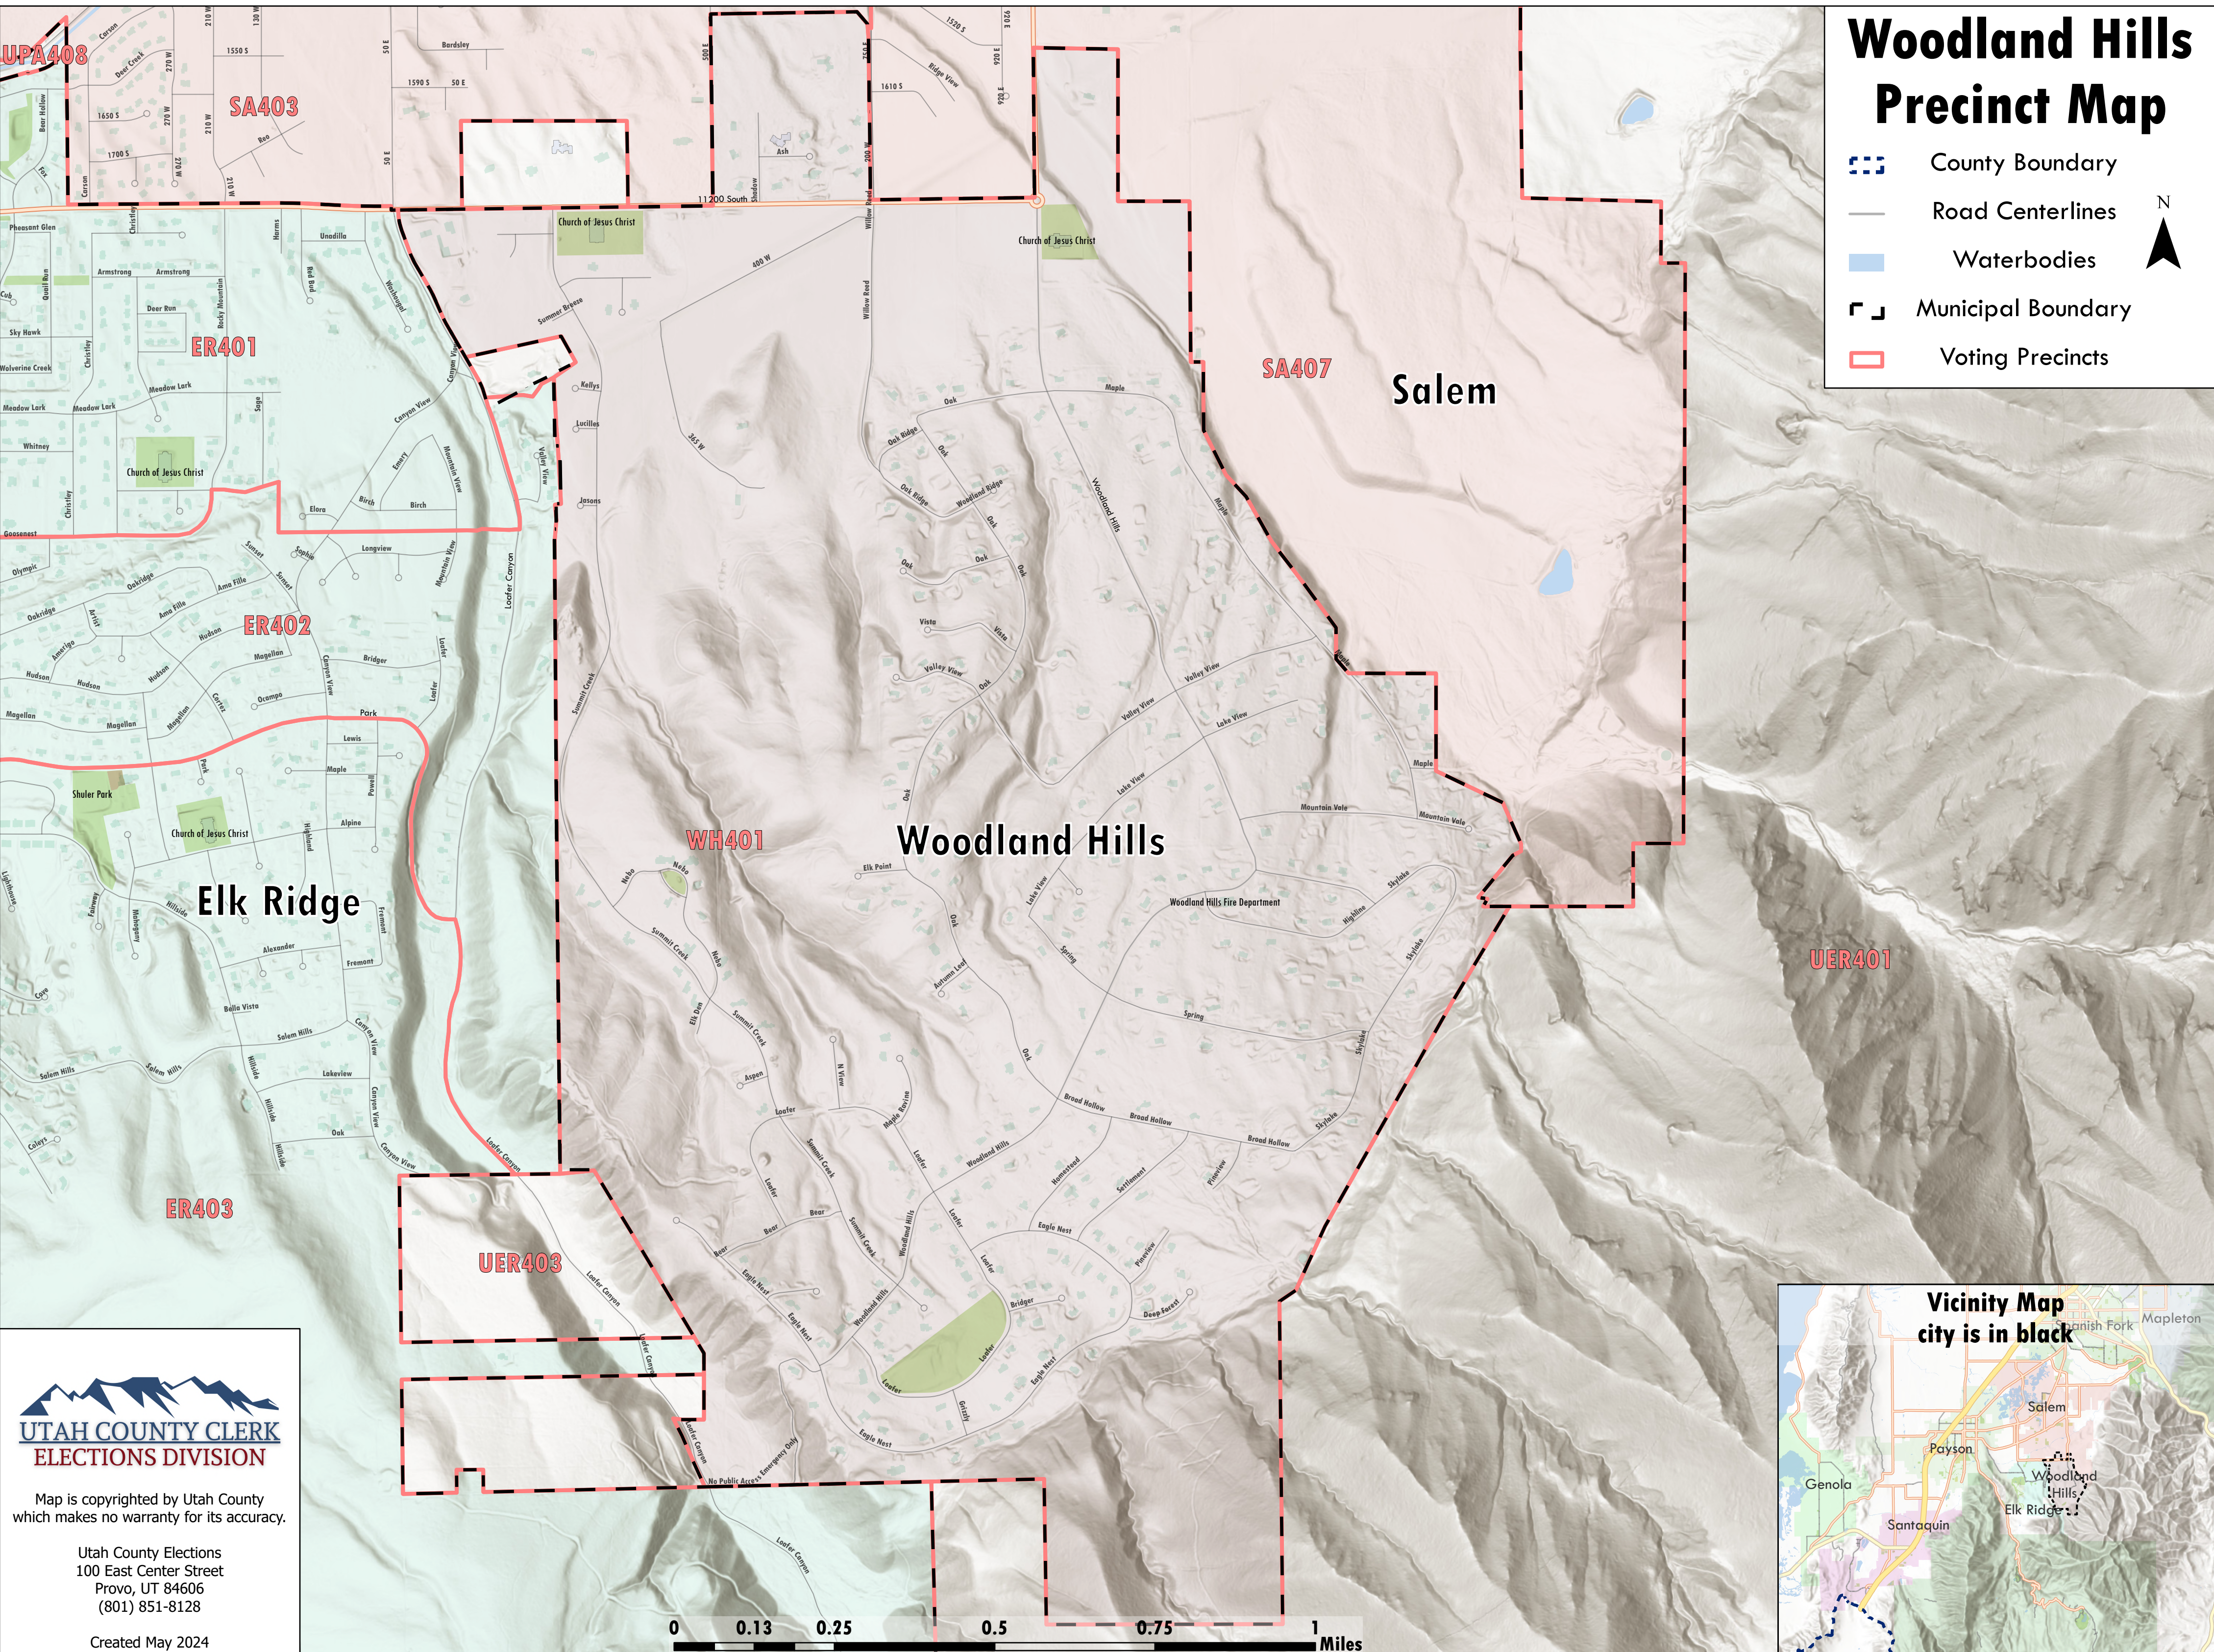

Woodland Hills Precinct Map

-  County Boundary
-  Road Centerlines
-  Waterbodies
-  Municipal Boundary
-  Voting Precincts

UTAH COUNTY CLERK
ELECTIONS DIVISION

Map is copyrighted by Utah County
 which makes no warranty for its accuracy.

Utah County Elections
 100 East Center Street
 Provo, UT 84606
 (801) 851-8128

Created May 2024